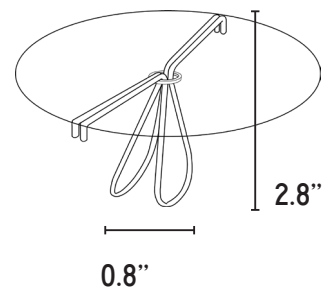

Candle Clip Fitting

### DIMENSIONS

*Base: 5.0"*

*Height: 4.5"*

*Top: 3.0"*

*Slope: 4.6"*

### FITTING YOUR SHADE

*Bulb: Candle LED bulb, maximum 40W.*

*These candle clip fittings come attached to your candle shade, and will simply slot onto your candle bulb from above.*

*Dimensions of candle clip:*

*Height: 2.8"*

*Width: 0.8"*