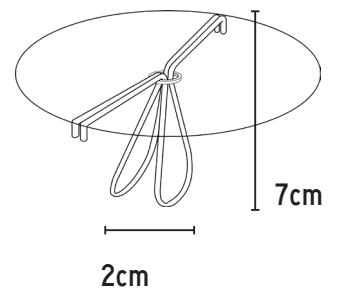

Candle Clip Fitting

### DIMENSIONS

*Base: 12.7cm  
Height: 11.5cm  
Top: 7.6cm  
Slope: 11.7cm*

### FITTING YOUR SHADE

*Bulb: Candle LED bulb, maximum 40W.*

*These candle clip fittings come attached to your candle shade, and will simply slot onto your candle bulb from above.*

*Dimensions of candle clip:  
Height: 7cm  
Width: 2cm*