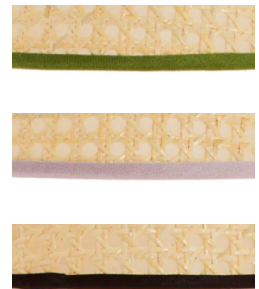

Candle Clip Fitting

CANE CANDLE SHADE WITH COLOUR TRIM

PRODUCT DESCRIPTION

Our cane shades will add texture to your interiors and bathe the room in a warm glow. A timeless classic, it sits perfectly atop a wall-mounted light or on a table lamp.

COMPOSITION & CARE

Cane, with a cotton trim. Lined with a translucent laminated parchment paper. Available in trim colours: Khaki green, Dusty Pink and Chocolate.

DIMENSIONS

*Base: 12.7cm
Height: 11.5cm
Top: 7.6cm
Slope: 11cm*

CANDLE CLIP FITTING

*Suitable for UK/EU/US bases.
Suitable for wall light fittings.*

FITTING YOUR SHADE

Bulb: Candle LED bulb, maximum 40W.

These candle clip fittings come attached to your candle shade, and will simply slot onto your candle bulb from above.

*Dimensions of candle clip:
Height: 7cm
Width: 2cm*