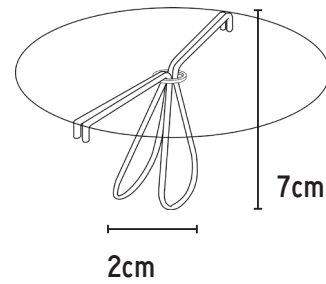

Candle Clip Fitting

CANE CANDLE SHADE WITH COLOUR TRIM

PRODUCT DESCRIPTION

Our cane shades will add texture to your interiors and bathe the room in a warm glow. A timeless classic, it sits perfectly atop a wall-mounted light or on a table lamp.

COMPOSITION & CARE

Cane, with a cotton trim. Lined with a translucent laminated parchment paper. Available in trim colours: Khaki green, Dusty Pink and Chocolate.

DIMENSIONS

*Base: 12.7cm
Height: 11.5cm
Top: 7.6cm
Slope: 11cm*

CANDLE CLIP FITTING

*Suitable for UK/EU/US bases.
Suitable for wall light fittings.*

FITTING YOUR SHADE

Bulb: Candle LED bulb, maximum 40W.

These candle clip fittings come attached to your candle shade, and will simply slot onto your candle bulb from above.

*Dimensions of candle clip:
Height: 7cm
Width: 2cm*