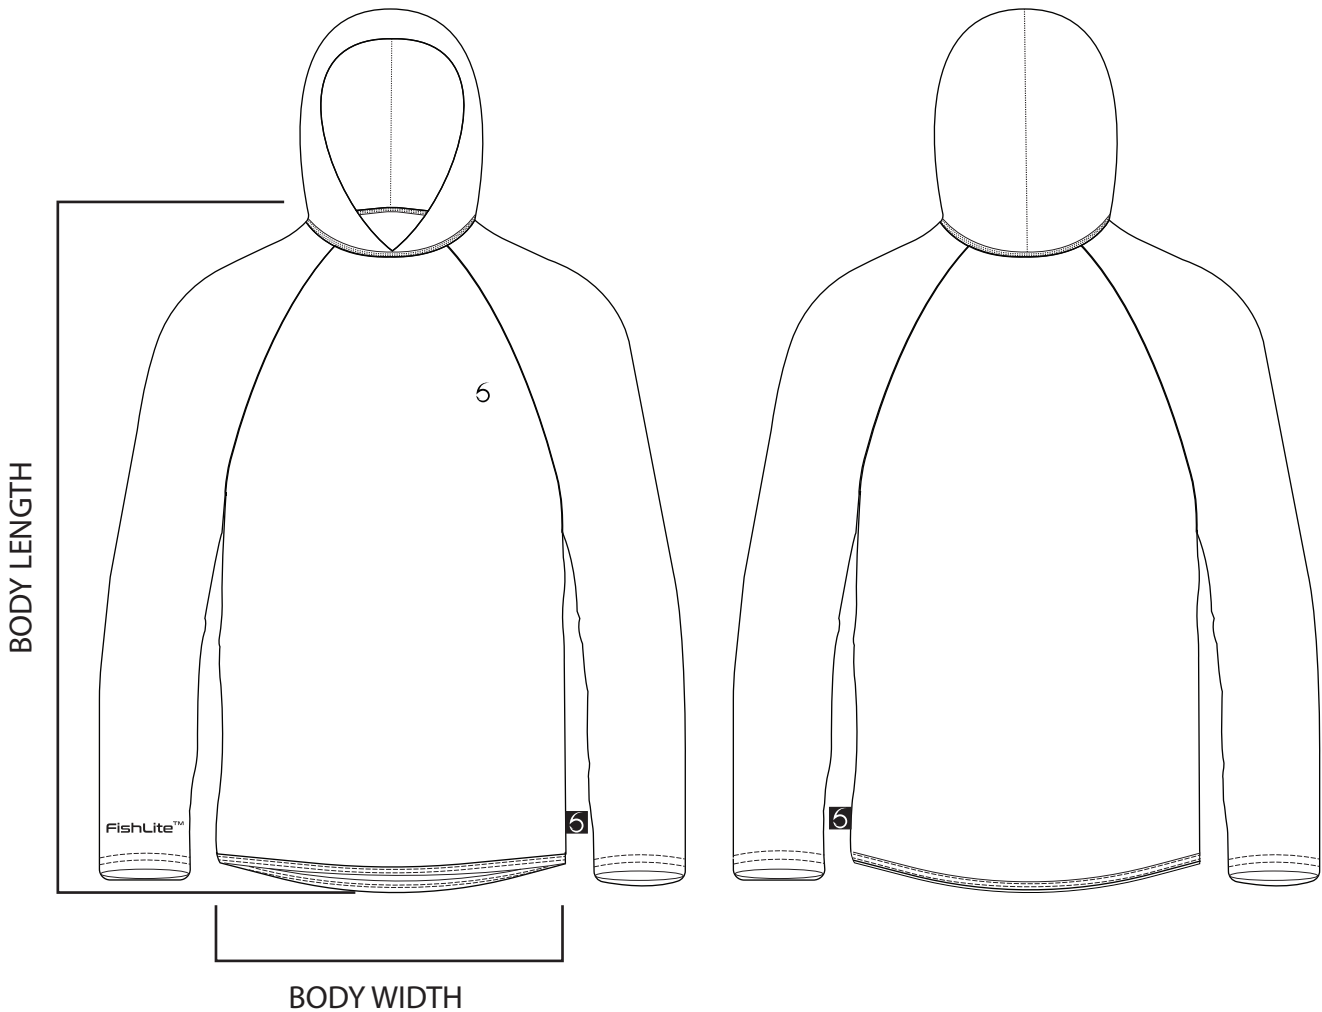

# FishLite™

HOODED SUN SHIRT

## SIZING CHART

	S	M	L	XL	XXL	XXXL
BODY LENGTH	29.5"	30.3"	31.5"	33"	34"	35.4"
BODY WIDTH	20.4"	21.65"	22.8"	24"	25"	26.3"

(Measured in inches)