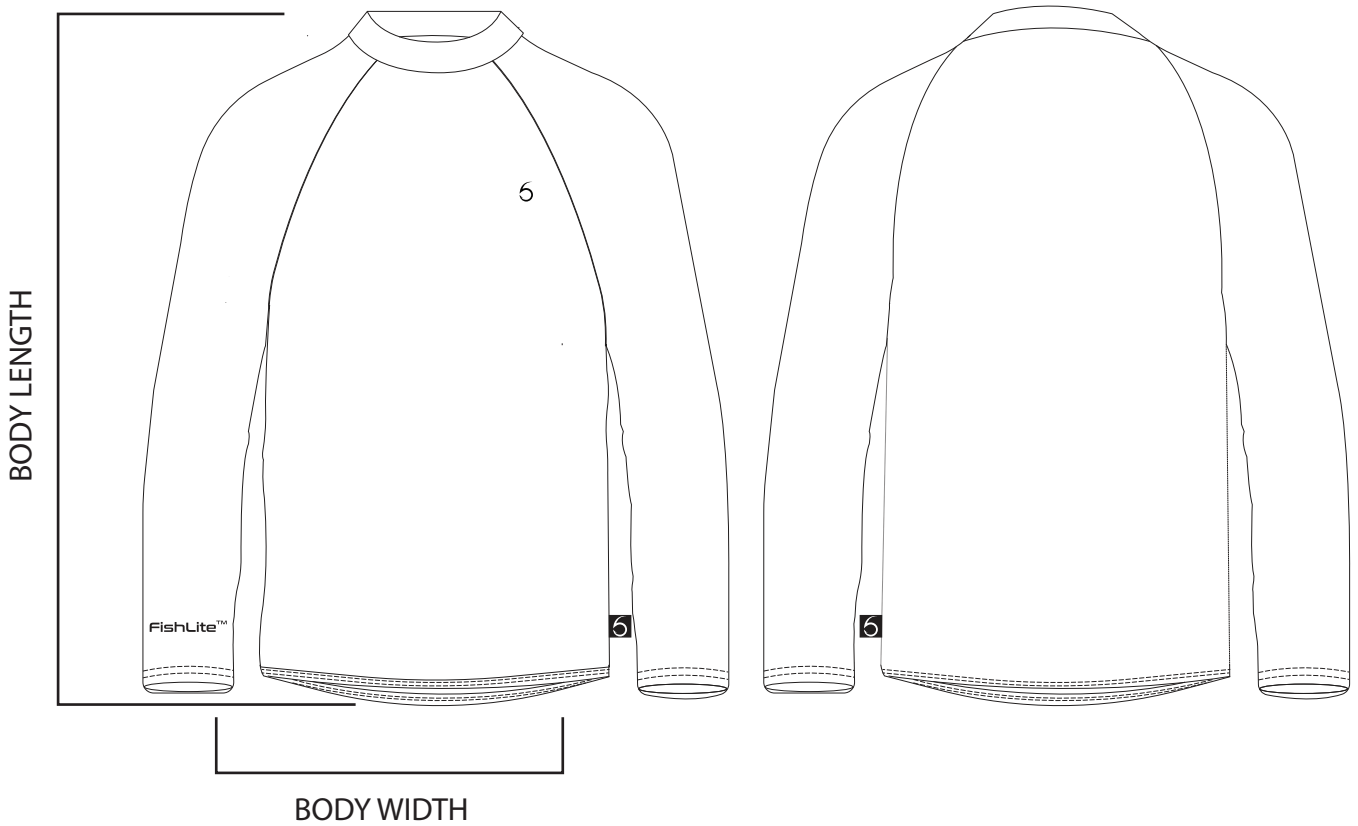

FishLite™

SUN SHIRT

SIZING CHART

	S	M	L	XL	XXL	XXXL
BODY LENGTH	29.5"	30.3"	31.5"	33"	34"	35.4"
BODY WIDTH	20.4"	21.65"	22.8"	24"	25"	26.3"

(Measured in inches)