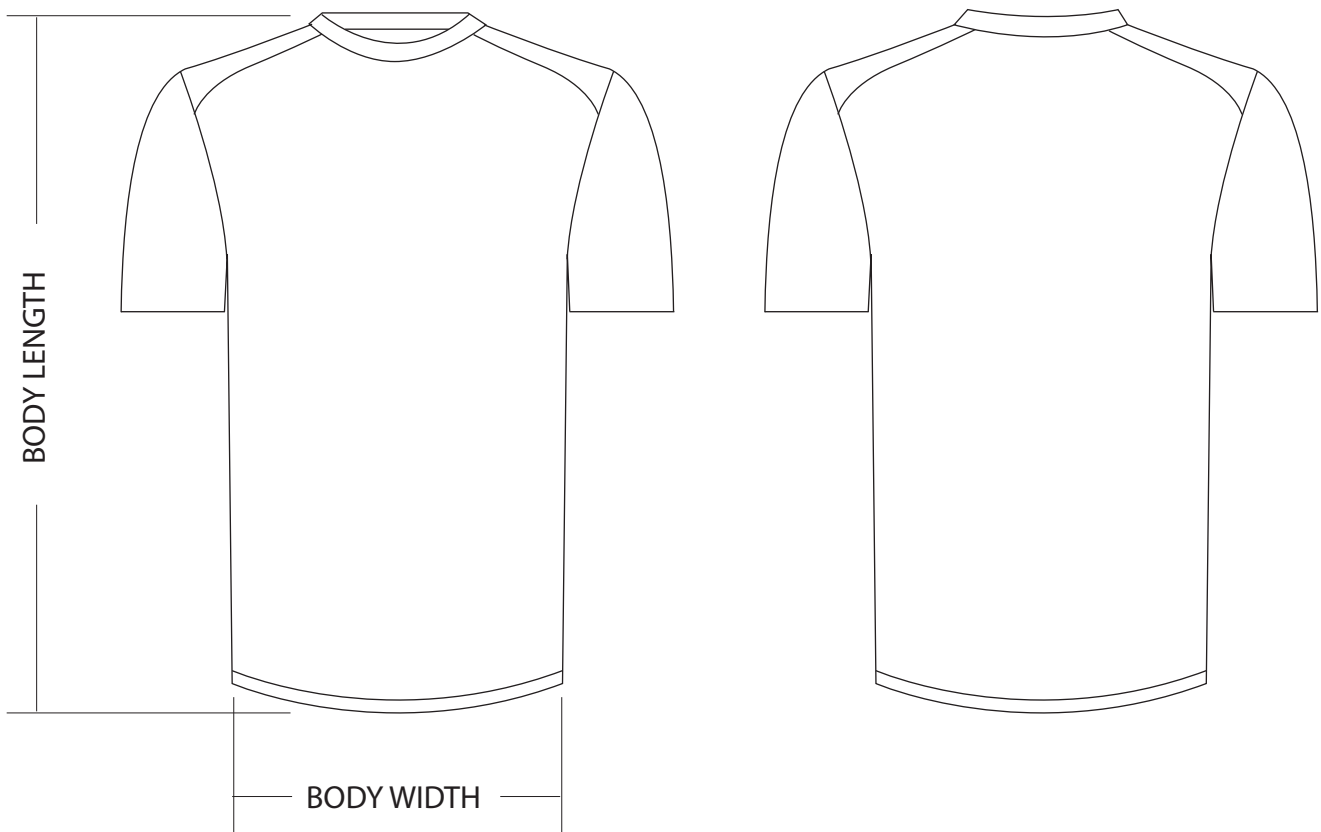

Bogata

BAMBOO SUNSHIRT

SIZING CHART

Bogata Bamboo Sunshirt - Short Sleeve

	S	M	L	XL	2XL	3XL
BODY LENGTH	27.56"	27.95"	28.74"	29.92"	31.5"	31.89"
BODY WIDTH	18.9"	19.66"	21.65"	22.83"	24"	25.59"

(Measured in inches)