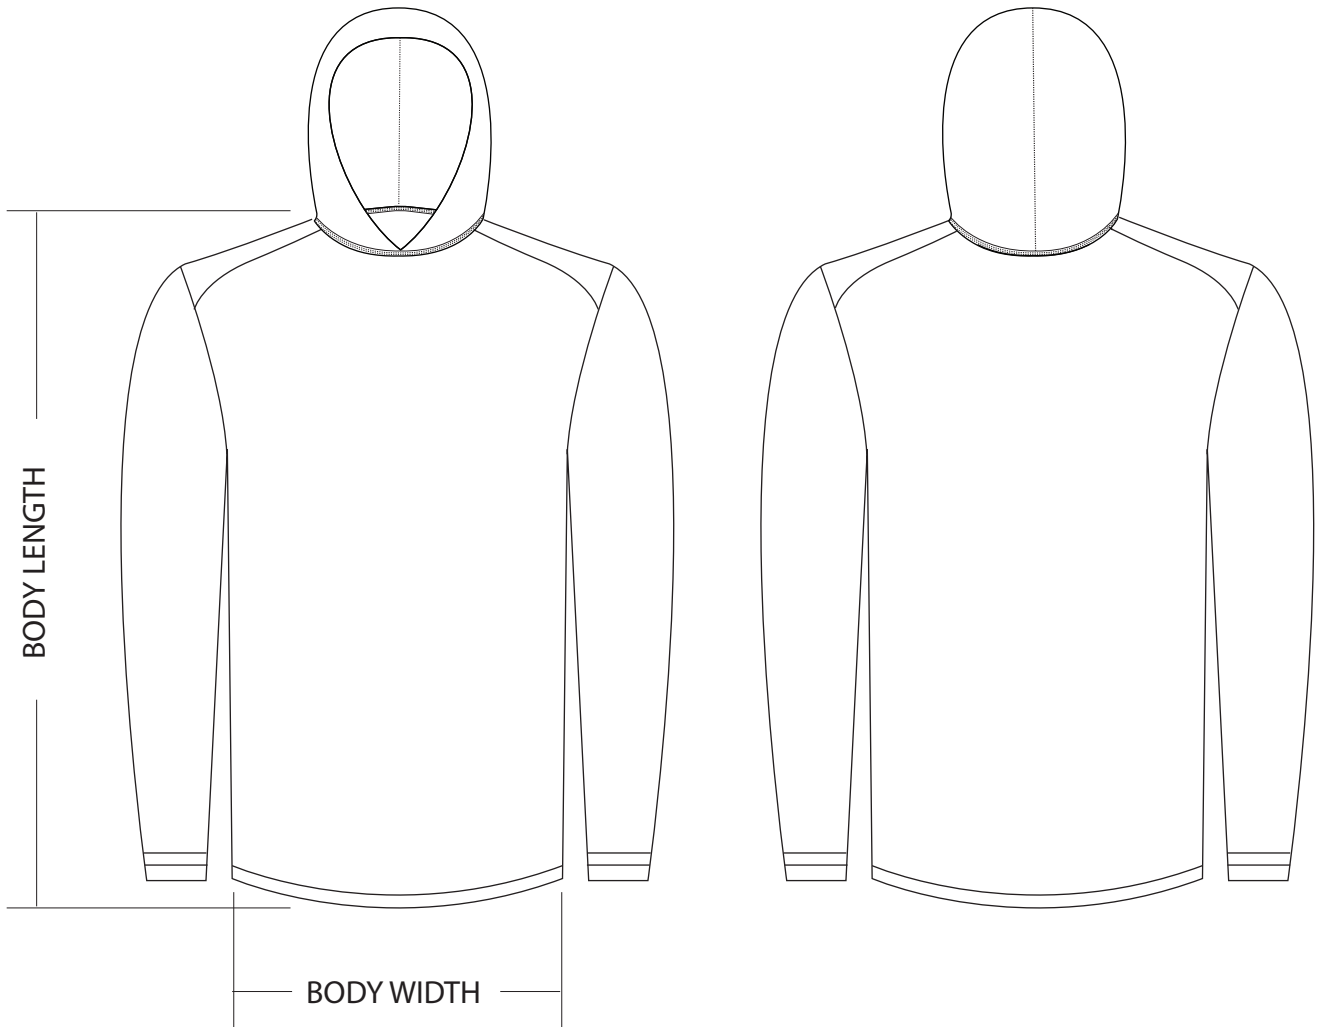

Bogata

BAMBOO SUNSHIRT

SIZING CHART

Bogata Bamboo Sunshirt - Hoodie

| | S | M | L | XL | 2XL | 3XL |
|-------------|--------|--------|--------|--------|-------|--------|
| BODY LENGTH | 27.56" | 27.95" | 28.74" | 29.92" | 31.5" | 31.89" |
| BODY WIDTH | 18.9" | 19.66" | 21.65" | 22.83" | 24" | 25.59" |

(Measured in inches)