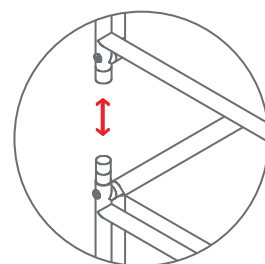

SKU#5018

1

C x 4

2

B x 1 C x 4

3

A x 2 B x 1
C x 4

Optional
Optionnel
Opcional

PARTS LIST / LISTE DES PIÈCES / LISTA DE PIEZAS

A x 2

B x 1

C (78.3cm) X 4

ATTENTION

For assistance please call 1-888-827-4676 (US /Canada) between 8:00am to 4:30pm EST (Monday to Friday) to speak with a Customer Service Representative. For after hours service, please leave a detailed message or email us at info@neatfreak.com (Global)