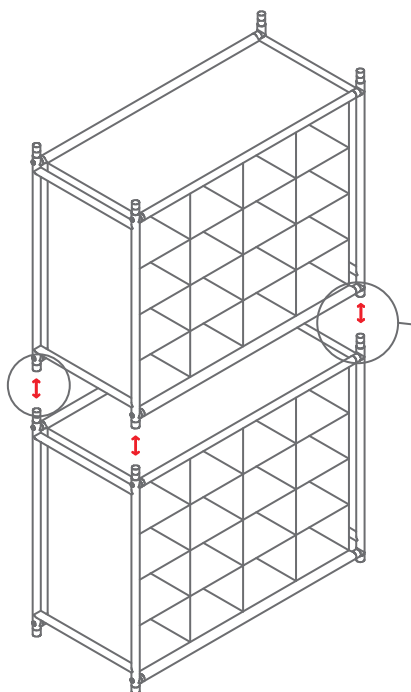

SKU#5018

1

C x 4

2

B x 1 C x 4

3

A x 2 B x 1
C x 4

Optional
Optionnel
Opcional

PARTS LIST / LISTE DES PIÈCES / LISTA DE PIEZAS

A x 2

B x 1

C (78.3cm) X 4

ATTENTION

For assistance please call 1-888-827-4676 (US /Canada) between 8:00am to 4:30pm EST (Monday to Friday) to speak with a Customer Service Representative. For after hours service, please leave a detailed message or email us at info@neatfreak.com (Global)