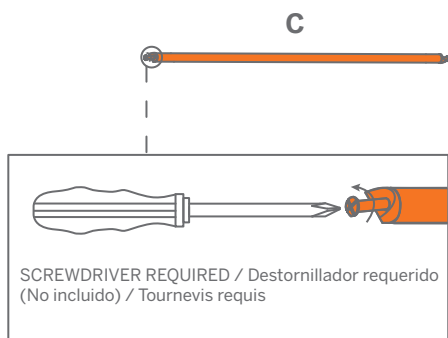

SKU#5018

1

C x 4

2

B x 1 C x 4

3

A x 2 B x 1
C x 4

Optional
Optionnel
Opcional

PARTS LIST / LISTE DES PIÈCES / LISTA DE PIEZAS

A x 2

B x 1

C (78.3cm) X 4

ATTENTION

For assistance please call 1-888-827-4676 (US /Canada) between 8:00am to 4:30pm EST (Monday to Friday) to speak with a Customer Service Representative. For after hours service, please leave a detailed message or email us at info@neatfreak.com (Global)