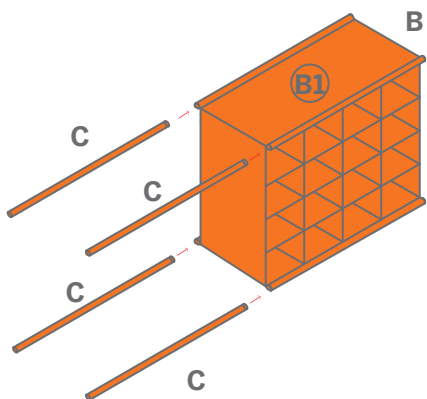

SKU#5018

1

C x 4

2

B x 1 C x 4

3

A x 2 B x 1
C x 4

Optional
Optionnel
Opcional

PARTS LIST / LISTE DES PIÈCES / LISTA DE PIEZAS

A x 2

B x 1

C (78.3cm) X 4

ATTENTION

For assistance please call 1-888-827-4676 (US /Canada) between 8:00am to 4:30pm EST (Monday to Friday) to speak with a Customer Service Representative. For after hours service, please leave a detailed message or email us at info@neatfreak.com (Global)