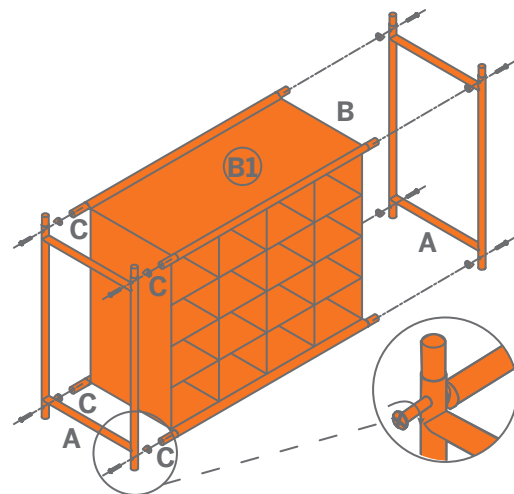

SKU#5018

1

C x 4

2

B x 1 C x 4

3

A x 2 B x 1
C x 4

Optional
Optionnel
Opcional

PARTS LIST / LISTE DES PIÈCES / LISTA DE PIEZAS

A x 2

B x 1

C (78.3cm) X 4

ATTENTION

For assistance please call 1-888-827-4676 (US /Canada) between 8:00am to 4:30pm EST (Monday to Friday) to speak with a Customer Service Representative. For after hours service, please leave a detailed message or email us at info@neatfreak.com (Global)