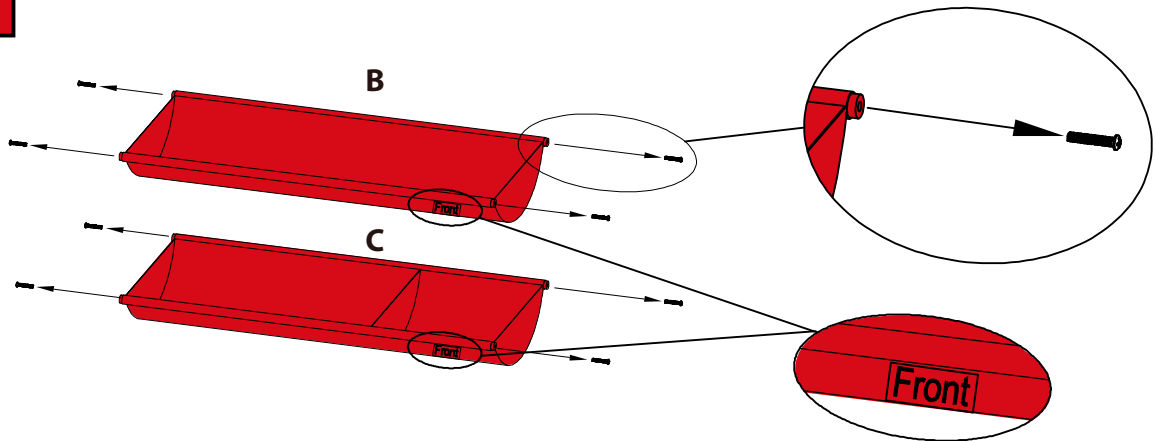

# SKU # 3400

<b>1</b>	<b>B x 2</b> <b>C x 1</b>
----------	------------------------------

<b>2</b>	<b>A x 2</b> <b>B x 2</b> <b>C x 1</b>
----------	--

<b>3</b>	<b>D x 4</b>
----------	--------------

**OPTIONAL  
OPTIONNEL  
OPCIONAL**

**Parts List / Liste des pièces / Lista de piezas**

**A X 2**

**B X 2**

**C X 1**

**D X 4**

**ATTENTION**

For assistance in assembling or questions on parts, please call 1-888-827-4676 (US/Canada) between 8:00am to 4:30pm EST (Monday to Friday) to speak with a Customer Service Representative. For after hours service, please leave a detailed message or email us at [sales@neatfreak.com](mailto:sales@neatfreak.com) (Global)