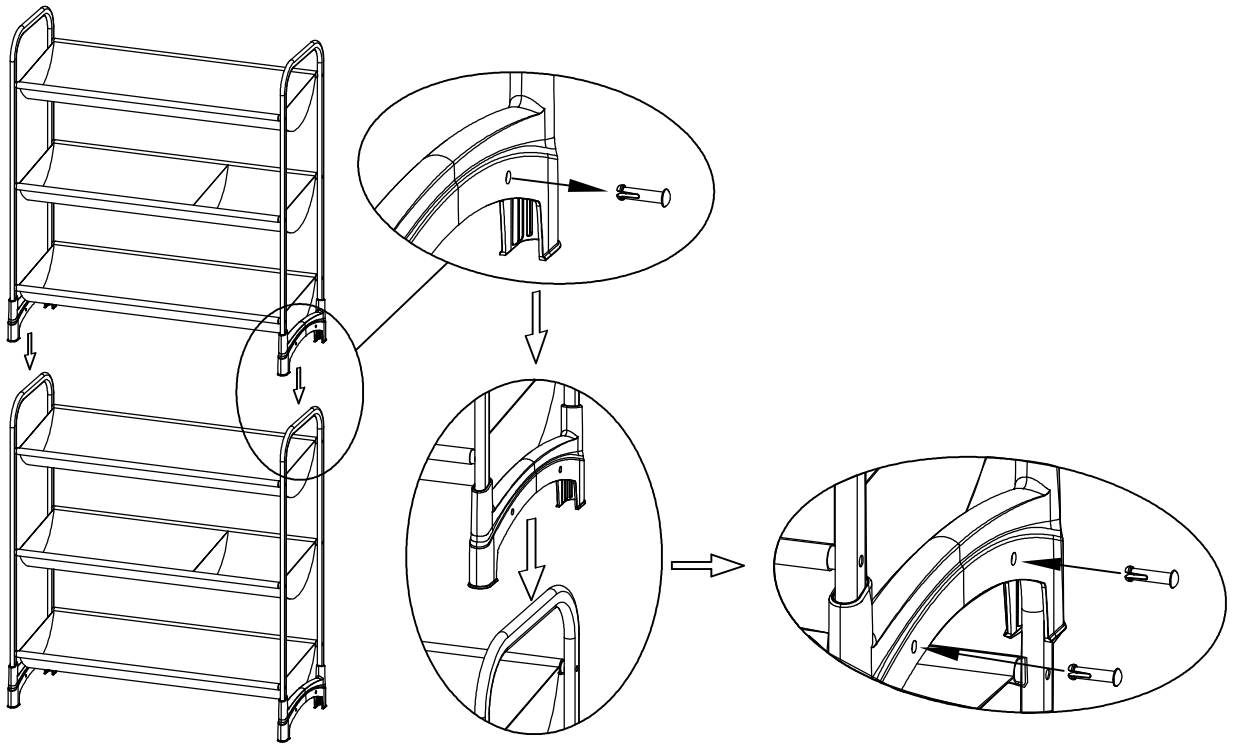

# SKU # 3400

<b>1</b>	<b>B x 2</b> <b>C x 1</b>
----------	------------------------------

<b>2</b>	<b>A x 2</b> <b>B x 2</b> <b>C x 1</b>
----------	--

<b>3</b>	<b>D x 4</b>
----------	--------------

**OPTIONAL  
OPTIONNEL  
OPCIONAL**

**Parts List / Liste des pièces / Lista de piezas**

**A X 2**

**B X 2**

**C X 1**

**D X 4**

**ATTENTION**

For assistance in assembling or questions on parts, please call 1-888-827-4676 (US/Canada) between 8:00am to 4:30pm EST (Monday to Friday) to speak with a Customer Service Representative. For after hours service, please leave a detailed message or email us at [sales@neatfreak.com](mailto:sales@neatfreak.com) (Global)