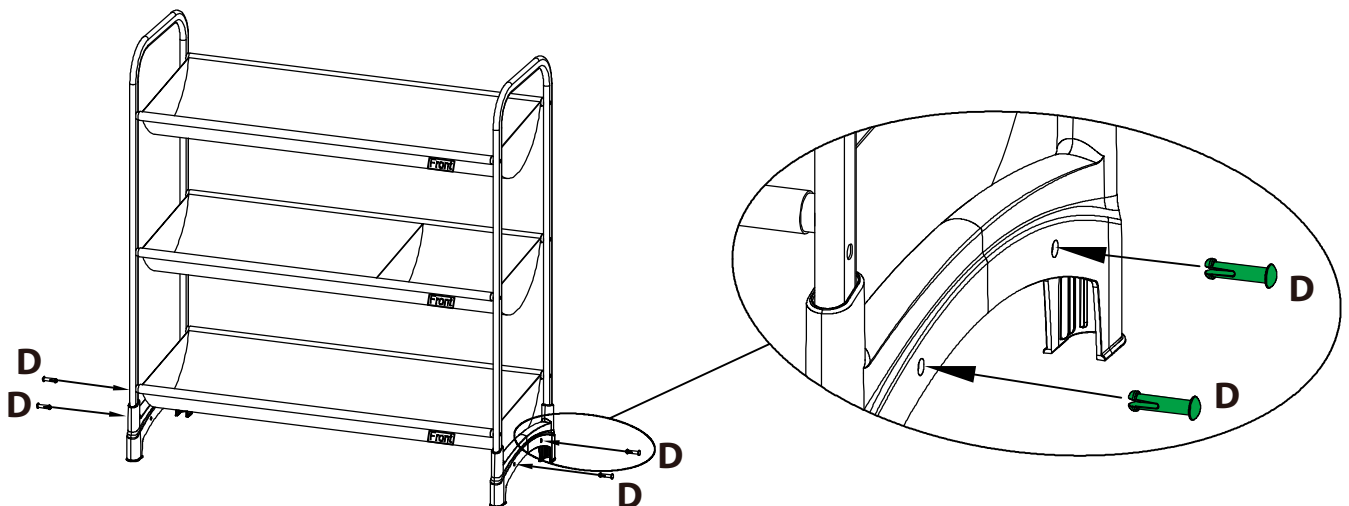

# SKU # 3400

<b>1</b>	<b>B x 2</b> <b>C x 1</b>
----------	------------------------------

<b>2</b>	<b>A x 2</b> <b>B x 2</b> <b>C x 1</b>
----------	--

<b>3</b>	<b>D x 4</b>
----------	--------------

**OPTIONAL  
OPTIONNEL  
OPCIONAL**

**Parts List / Liste des pièces / Lista de piezas**

**A X 2**

**B X 2**

**C X 1**

**D X 4**

**ATTENTION**

For assistance in assembling or questions on parts, please call 1-888-827-4676 (US/Canada) between 8:00am to 4:30pm EST (Monday to Friday) to speak with a Customer Service Representative. For after hours service, please leave a detailed message or email us at [sales@neatfreak.com](mailto:sales@neatfreak.com) (Global)