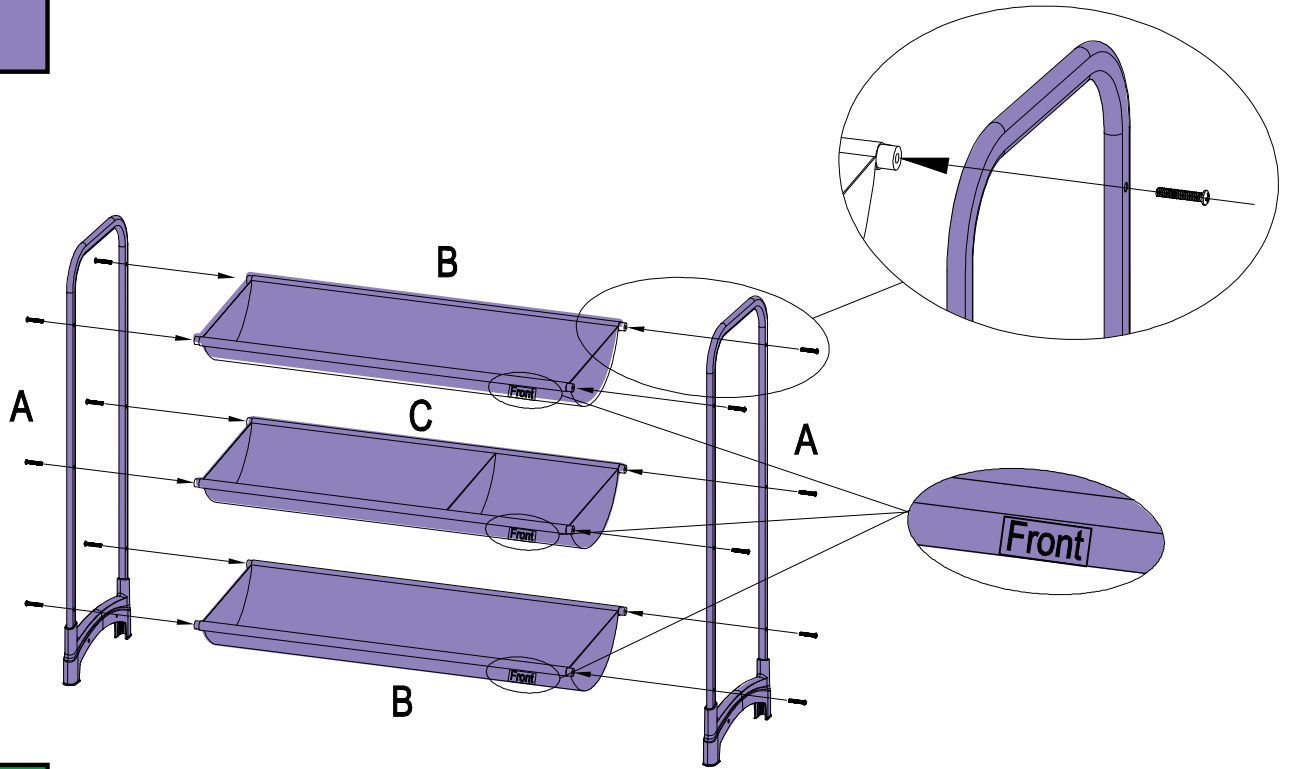

# SKU # 3400

<b>1</b>	<b>B x 2</b> <b>C x 1</b>
----------	------------------------------

<b>2</b>	<b>A x 2</b> <b>B x 2</b> <b>C x 1</b>
----------	--

<b>3</b>	<b>D x 4</b>
----------	--------------

**OPTIONAL  
OPTIONNEL  
OPCIONAL**

**Parts List / Liste des pièces / Lista de piezas**

**A X 2**

**B X 2**

**C X 1**

**D X 4**

**ATTENTION**

For assistance in assembling or questions on parts, please call 1-888-827-4676 (US/Canada) between 8:00am to 4:30pm EST (Monday to Friday) to speak with a Customer Service Representative. For after hours service, please leave a detailed message or email us at [sales@neatfreak.com](mailto:sales@neatfreak.com) (Global)