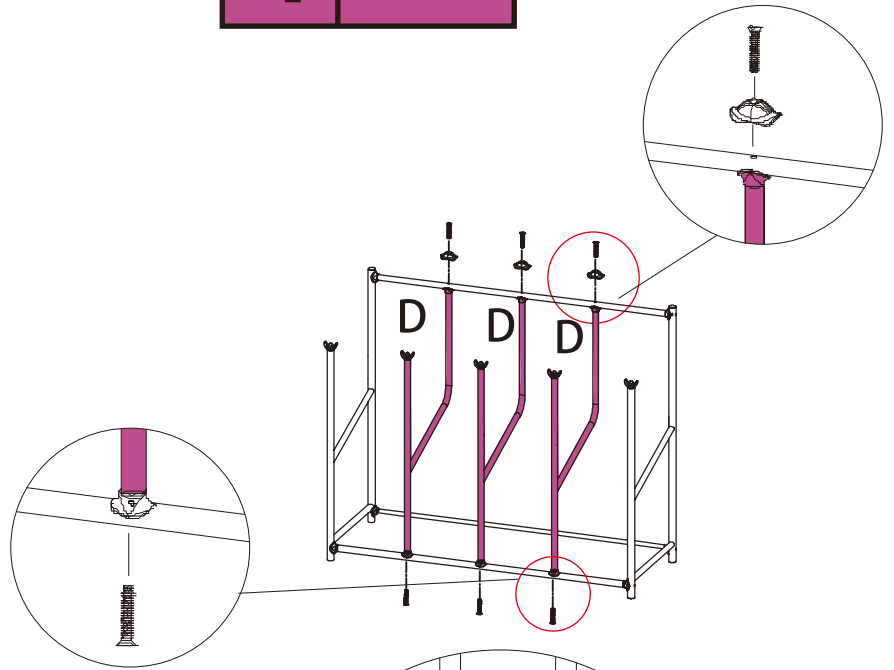

SKU#A-03115

1	B x 1
	C x 2

2	A x 2
	B x 1
	C x 2

3	D x 3
----------	-------

4	D x 3
----------	-------

5	E1 x 2
	E2 x 2

6 F x 4

Parts List / Liste des pièces / Lista de piezas

<p>A X 2</p> 	<p>B X 1</p> 	<p>C X 2</p> 	<p>DX 3</p> 	<p>E1 X 2</p> 	<p>E2 X 2</p> 	<p>F X 4</p> 
---	--	--	--	---	--	---

ATTENTION

For assistance in assembling or for missing or damaged parts, please call 1-888-827-4676 (US /Canada) between 8:00am to 4:30pm EST (Monday to Friday) to speak with a Customer Service Representative. For after hours service, please leave a detailed message or email us at sales@neatfreak.com (Global)