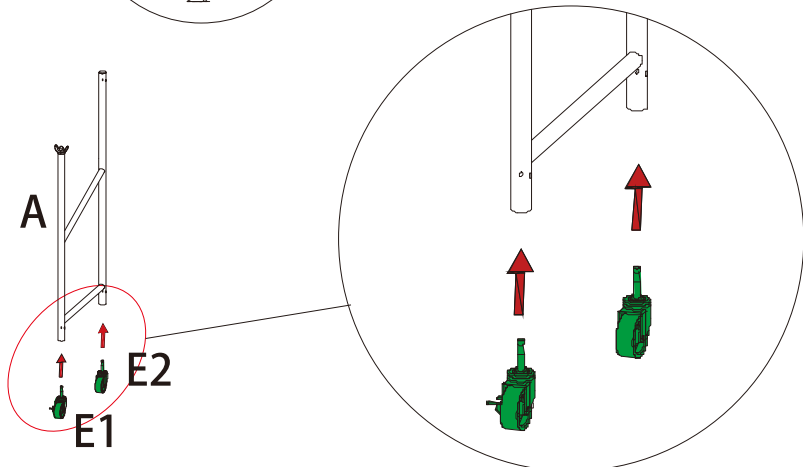

SKU#A-03115

1	B x 1
	C x 2

2	A x 2
	B x 1
	C x 2

3	D x 3
----------	-------

4	D x 3
----------	-------

5	E1 x 2
	E2 x 2

6 F x 4

Parts List / Liste des pièces / Lista de piezas

<p>A X 2</p> 	<p>B X 1</p> 	<p>C X 2</p> 	<p>DX 3</p> 	<p>E1 X 2</p> 	<p>E2 X 2</p> 	<p>F X 4</p> 
---	--	--	--	---	--	---

ATTENTION

For assistance in assembling or for missing or damaged parts, please call 1-888-827-4676 (US /Canada) between 8:00am to 4:30pm EST (Monday to Friday) to speak with a Customer Service Representative. For after hours service, please leave a detailed message or email us at sales@neatfreak.com (Global)