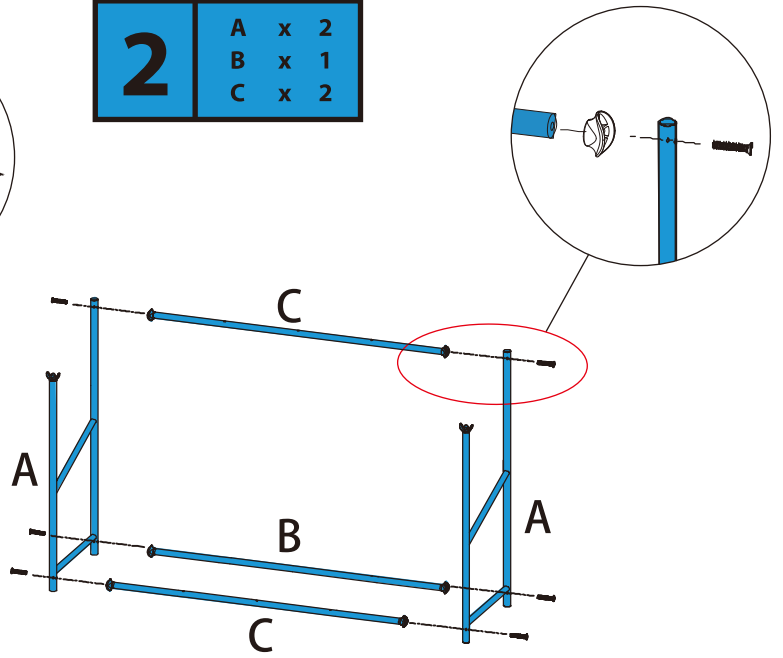

SKU#A-03115

1	B x 1
	C x 2

2	A x 2
	B x 1
	C x 2

3	D x 3
----------	-------

4	D x 3
----------	-------

5	E1 x 2
	E2 x 2

6 F x 4

Parts List / Liste des pièces / Lista de piezas

<p>A X 2</p> 	<p>B X 1</p> 	<p>C X 2</p> 	<p>DX 3</p> 	<p>E1 X 2</p> 	<p>E2 X 2</p> 	<p>F X 4</p> 
---	--	--	--	---	--	---

ATTENTION

For assistance in assembling or for missing or damaged parts, please call 1-888-827-4676 (US /Canada) between 8:00am to 4:30pm EST (Monday to Friday) to speak with a Customer Service Representative. For after hours service, please leave a detailed message or email us at sales@neatfreak.com (Global)