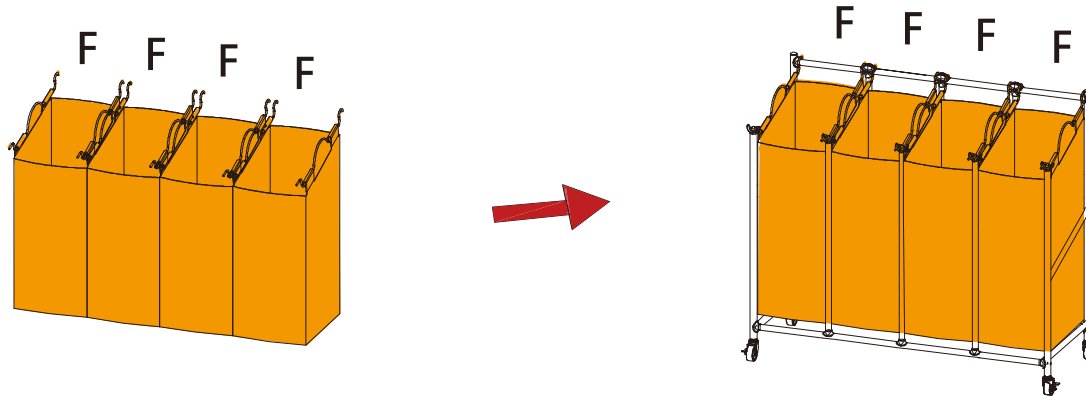

SKU#A-03115

1	B x 1
	C x 2

2	A x 2
	B x 1
	C x 2

3	D x 3
----------	-------

4	D x 3
----------	-------

5	E1 x 2
	E2 x 2

6 F x 4

Parts List / Liste des pièces / Lista de piezas

<p>A X 2</p> 	<p>B X 1</p> 	<p>C X 2</p> 	<p>DX 3</p> 	<p>E1 X 2</p> 	<p>E2 X 2</p> 	<p>F X 4</p> 
---	--	--	--	---	--	---

ATTENTION

For assistance in assembling or for missing or damaged parts, please call 1-888-827-4676 (US /Canada) between 8:00am to 4:30pm EST (Monday to Friday) to speak with a Customer Service Representative. For after hours service, please leave a detailed message or email us at sales@neatfreak.com (Global)