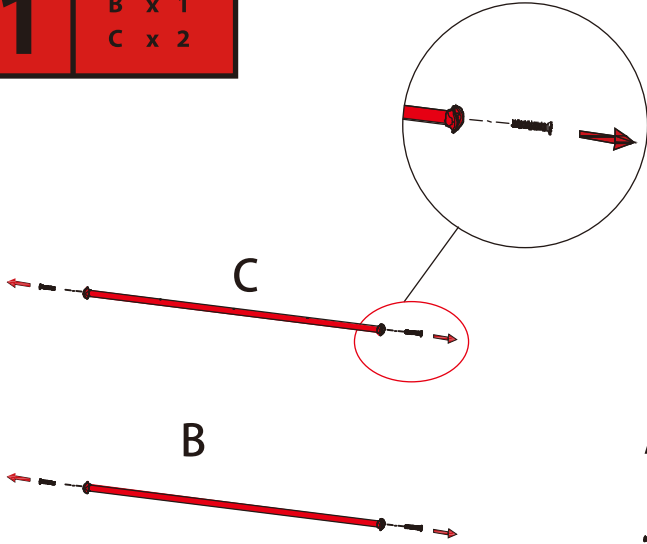

SKU#A-03115

1	B x 1
	C x 2

2	A x 2
	B x 1
	C x 2

3	D x 3
----------	-------

4	D x 3
----------	-------

5	E1 x 2
	E2 x 2

6 F x 4

Parts List / Liste des pièces / Lista de piezas

<p>A X 2</p> 	<p>B X 1</p> 	<p>C X 2</p> 	<p>DX 3</p> 	<p>E1 X 2</p> 	<p>E2 X 2</p> 	<p>F X 4</p> 
---	--	--	--	---	--	---

ATTENTION

For assistance in assembling or for missing or damaged parts, please call 1-888-827-4676 (US /Canada) between 8:00am to 4:30pm EST (Monday to Friday) to speak with a Customer Service Representative. For after hours service, please leave a detailed message or email us at sales@neatfreak.com (Global)