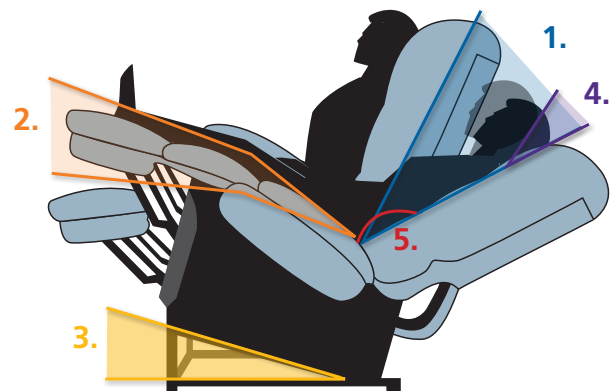

Model Number	PR515-SME	PR515-MLA
Size	Small/Med	Med/Large
Weight Capacity	375 LB	375 LB
Positioning	MaxiComfort	MaxiComfort
Twilight Technology	Yes	Yes
Chaise Seat	Yes	Yes
Pocketed Coil Seat	No	No
Back Type	Biscuit	Biscuit
Removable Back Option	No	No
Head Rest Cover	Yes	Yes
Arm Rest Covers	No	No
Overall Width	35.5"	39.5"
Overall Height	44"	46.5"
Width Between Arms	20"	20"
Floor to Top of Seat	20"	21.5"
Seat Depth	18.5"	20"
Seat to Top of Back	28"	31"
Seat to Top of Arm	7.5"	8.5"
Distance Required from Wall Reclined	23"	24"
Extension Reclined from Back of Seat to End of Foot Rest	43"	43"
Life Time Warranty, Chair Frame, Lift Frame, Recline Mechanism	Yes	Yes
Warranty on Electrical parts	3 YR	3 YR
Pro Rated Years 4 Thru 7	Yes	Yes
Warranty on Mechanical Labor	3 YR	3 YR
Warranty on Electrical Labor	1 YR	1 YR
Customizable *	No	No
Hand Control Routing	Inside Arm	Inside Arm
Extra Pocket Option	Standard	Standard
Heat & Massage Option	No	No
Power Pillow Option	Standard	Standard
Power Adjustable Lumbar Option	Standard	Standard
Auto Flex Option	No	No
Foot Rest Extension Option	No	No
Straight Lift Option	No	No
USB Charging Port	Yes	Yes
Place of Origin	USA	USA

TWILIGHT

The World's Most Advanced Power Positioning Lift Recliner!

Our Patented Twilight Technology Now in a Unique 5-Motor System to Achieve Optimum Support

Motor #1
Adjusts back positioning

Motor #2
Controls the footrest movement and the patented movement of the rising seat box

Motor #3
Activates Twilight technology, a tilting movement that provides a weightless experience

NEW! Motor #4
Adjusts head support and placement.

NEW! Motor #5
Provides customizable lumbar support.

* See Customize Chart for Dimension limits
Sizes may vary depending on fabric, filling material, upholstery and carpet thickness. All measurements taken on concrete floor using levels and metal rulers.

Smart Tek

Our luxurious lift and recline chairs are equipped with electronics to help assure a secure lift every time you need it.

Battery Backup System

Batteries not included. Battery Backup System is designed to bring the chair from the reclined to the seated position in the event of a power outage.

HEALTHY BENEFITS:

- Elevates Feet Above Heart
- Supports Natural 'S' Shape of Spine
- Alleviates Pressure On Lungs
- Stylish New Track Arm Design
- Distributes Weight
- Available in Luxurious Brisa Fabrics With Breathable Technology
- Relieves Pressure Points
- Encourages Proper Posture

Literature is current at time of printing. Golden Technologies reserves the right to make changes to the product or literature at any time.

Complies with
UL 73 and
CSA C22.2 No. 68