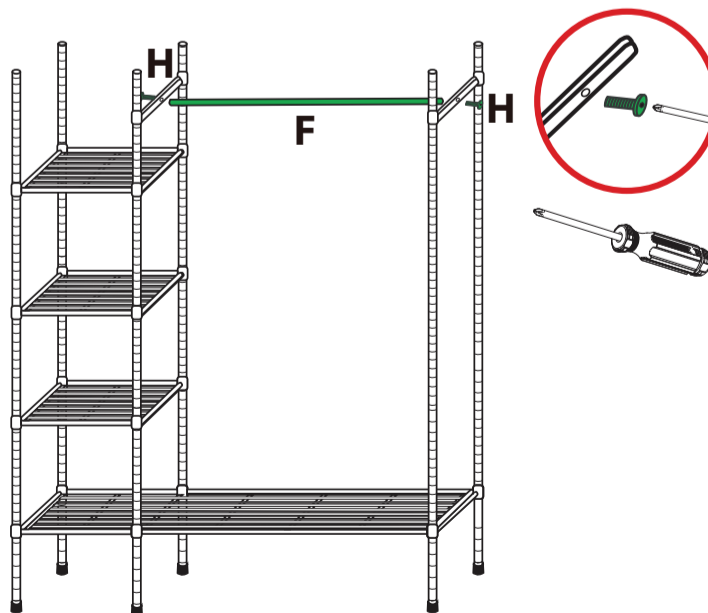

SKU # 7917

1	A x 6
	D x 1
	G x 6

2	B x 6
----------	-------

3	G x 12
	C x 3

4	G x 4
	E x 2

5	F x 1
	H x 2

6	G x 6
	D x 1

Parts List / Liste des pièces / Lista de piezas

<p>A x 6</p> 	<p>D x 2</p> 	<p>F x 1</p> 
<p>B x 6</p> 		<p>G x 58 + 6</p> 
<p>C x 3</p> 	<p>E x 2</p> 	<p>H x 2</p> 

ATTENTION

For assistance in assembling or for missing or damaged parts, please call 1-888-827-4676 (US /Canada) between 8:00am to 4:30pm EST (Monday to Friday) to speak with a Customer Service Representative. For after hours service, please leave a detailed message or email us at sales@neatfreak.com (Global)