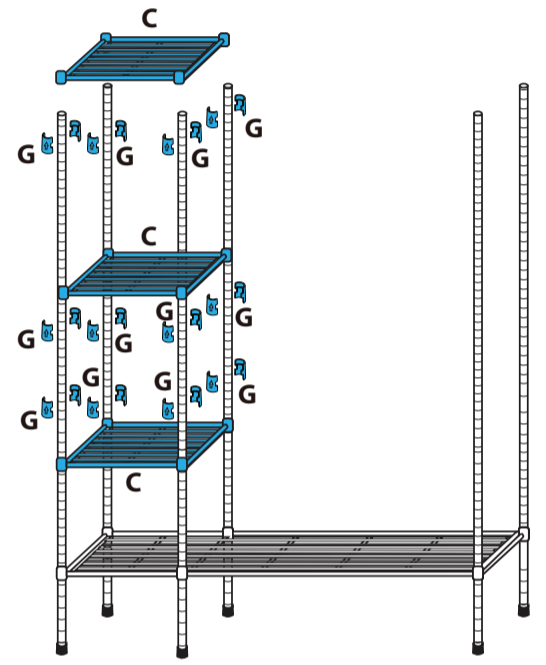

SKU # 7917

1	A x 6
	D x 1
	G x 6

2	B x 6
----------	-------

3	G x 12
	C x 3

4	G x 4
	E x 2

5	F x 1
	H x 2

6	G x 6
	D x 1

Parts List / Liste des pièces / Lista de piezas

<p>A x 6</p> 	<p>D x 2</p> 	<p>F x 1</p> 
<p>B x 6</p> 		<p>G x 58 + 6</p> 
<p>C x 3</p> 	<p>E x 2</p> 	<p>H x 2</p> 

ATTENTION

For assistance in assembling or for missing or damaged parts, please call 1-888-827-4676 (US /Canada) between 8:00am to 4:30pm EST (Monday to Friday) to speak with a Customer Service Representative. For after hours service, please leave a detailed message or email us at sales@neatfreak.com (Global)