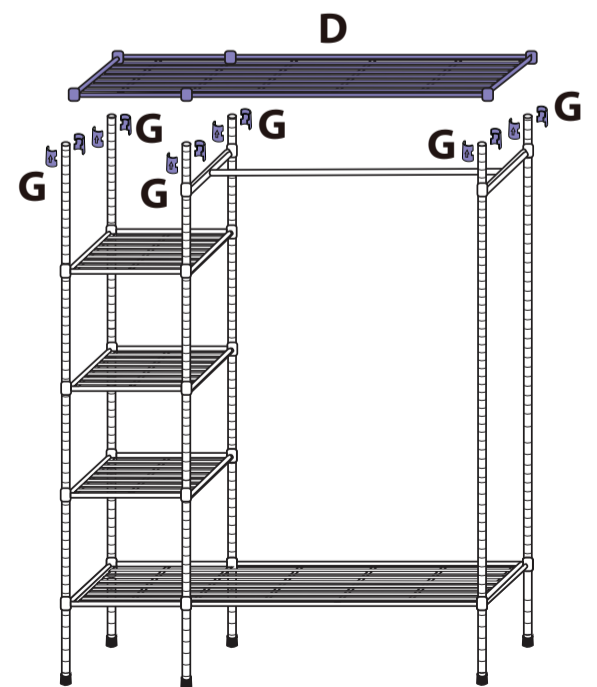

SKU # 7917

1	A x 6
	D x 1
	G x 6

2	B x 6
----------	-------

3	G x 12
	C x 3

4	G x 4
	E x 2

5	F x 1
	H x 2

6	G x 6
	D x 1

Parts List / Liste des pièces / Lista de piezas

<p>A x 6</p> 	<p>D x 2</p> 	<p>F x 1</p> 
<p>B x 6</p> 		<p>G x 58 + 6</p> 
<p>C x 3</p> 	<p>E x 2</p> 	<p>H x 2</p> 

ATTENTION

For assistance in assembling or for missing or damaged parts, please call 1-888-827-4676 (US /Canada) between 8:00am to 4:30pm EST (Monday to Friday) to speak with a Customer Service Representative. For after hours service, please leave a detailed message or email us at sales@neatfreak.com (Global)