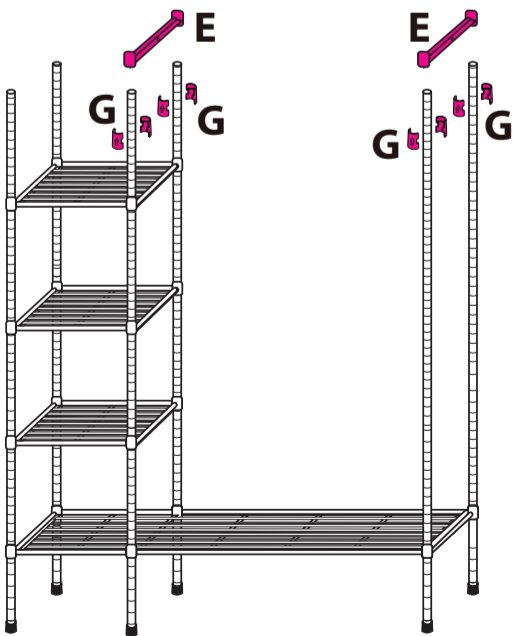

SKU # 7917

1	A x 6
	D x 1
	G x 6

2	B x 6
----------	-------

3	G x 12
	C x 3

4	G x 4
	E x 2

5	F x 1
	H x 2

6	G x 6
	D x 1

Parts List / Liste des pièces / Lista de piezas

<p>A x 6</p> 	<p>D x 2</p> 	<p>F x 1</p> 
<p>B x 6</p> 		<p>G x 58 + 6</p> 
<p>C x 3</p> 	<p>E x 2</p> 	<p>H x 2</p> 

ATTENTION

For assistance in assembling or for missing or damaged parts, please call 1-888-827-4676 (US /Canada) between 8:00am to 4:30pm EST (Monday to Friday) to speak with a Customer Service Representative. For after hours service, please leave a detailed message or email us at sales@neatfreak.com (Global)