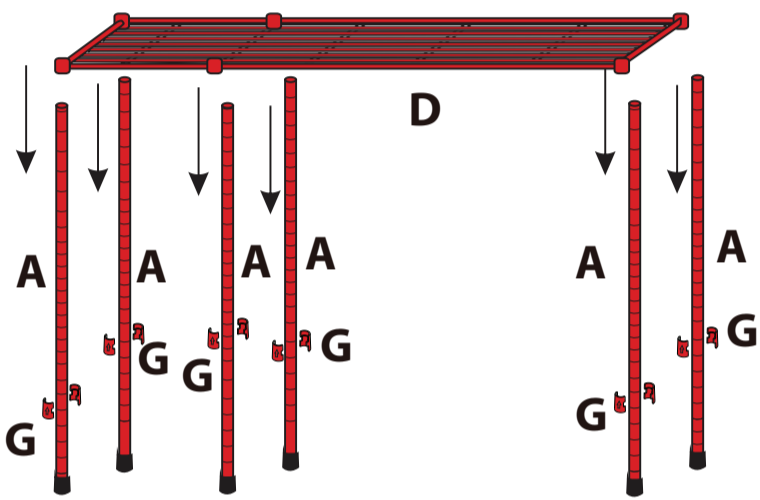

SKU # 7917

1	A x 6
	D x 1
	G x 6

2	B x 6
----------	-------

3	G x 12
	C x 3

4	G x 4
	E x 2

5	F x 1
	H x 2

6	G x 6
	D x 1

Parts List / Liste des pièces / Lista de piezas

<p>A x 6</p> 	<p>D x 2</p> 	<p>F x 1</p> 
<p>B x 6</p> 		<p>G x 58 + 6</p> 
<p>C x 3</p> 	<p>E x 2</p> 	<p>H x 2</p> 

ATTENTION

For assistance in assembling or for missing or damaged parts, please call 1-888-827-4676 (US /Canada) between 8:00am to 4:30pm EST (Monday to Friday) to speak with a Customer Service Representative. For after hours service, please leave a detailed message or email us at sales@neatfreak.com (Global)