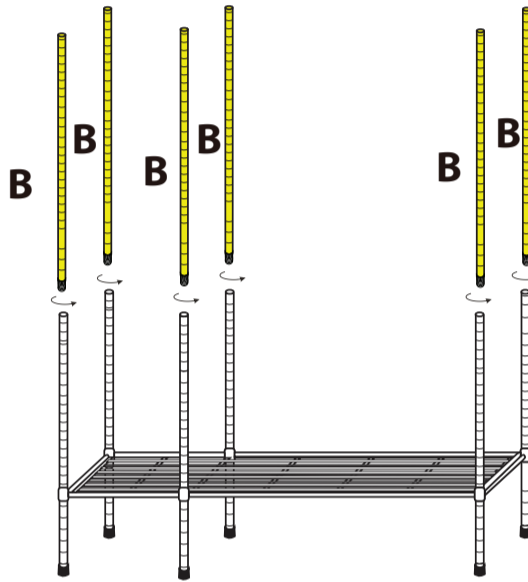

SKU # 7917

1	A x 6
	D x 1
	G x 6

2	B x 6
----------	-------

3	G x 12
	C x 3

4	G x 4
	E x 2

5	F x 1
	H x 2

6	G x 6
	D x 1

Parts List / Liste des pièces / Lista de piezas

<p>A x 6</p> 	<p>D x 2</p> 	<p>F x 1</p> 
<p>B x 6</p> 		<p>G x 58 + 6</p> 
<p>C x 3</p> 	<p>E x 2</p> 	<p>H x 2</p> 

ATTENTION

For assistance in assembling or for missing or damaged parts, please call 1-888-827-4676 (US /Canada) between 8:00am to 4:30pm EST (Monday to Friday) to speak with a Customer Service Representative. For after hours service, please leave a detailed message or email us at sales@neatfreak.com (Global)