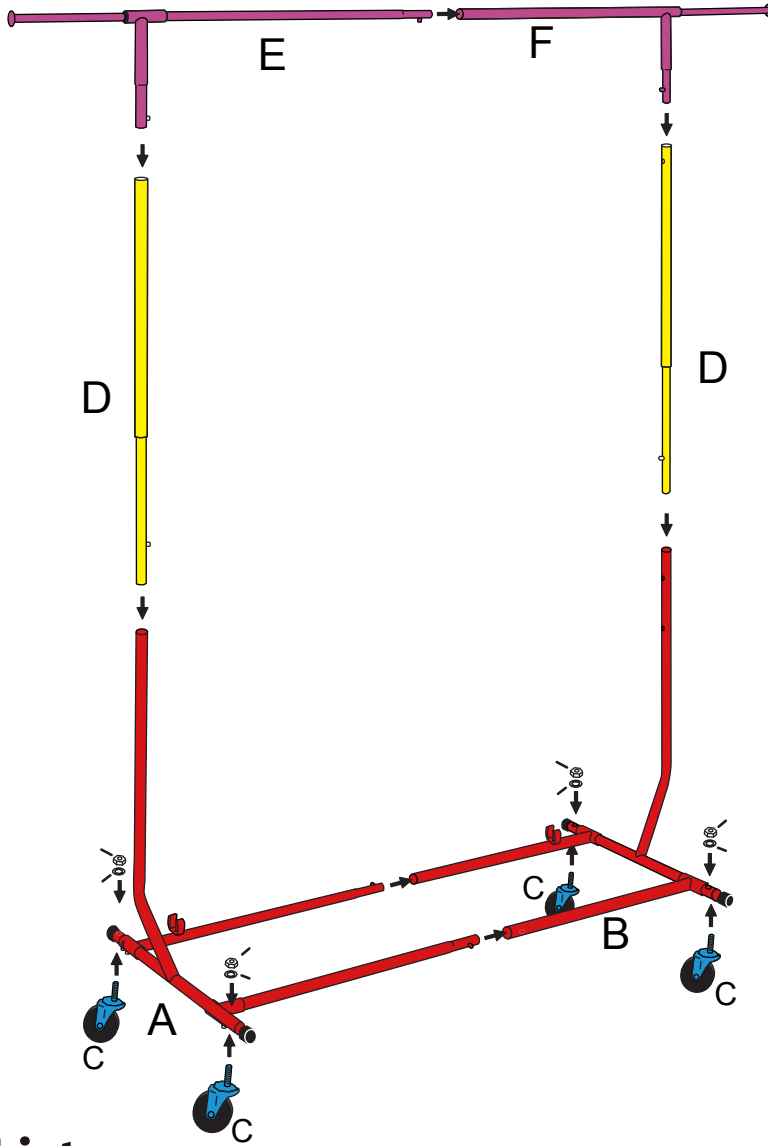

SKU#07822

Step 1	A	QTY
	B	1

Step 2	C	QTY
		4

Step 3	D	QTY
		2

Step 4	E	QTY
	F	1

Parts List

<p>Ax1</p>	<p>Bx1</p>	<p>Cx4</p>	<p>Gx1</p>
<p>Dx2</p>	<p>Ex1</p>	<p>Fx1</p>	

ATTENTION

For assistance in assembling or for missing or damaged parts, please call 1-888-827-4676 (US /Canada) between 8:00am to 4:30pm EST (Monday to Friday) to speak with a Customer Service Representative. For after hours service, please leave a detailed message or email us at sales@neatfreak.com (Global)