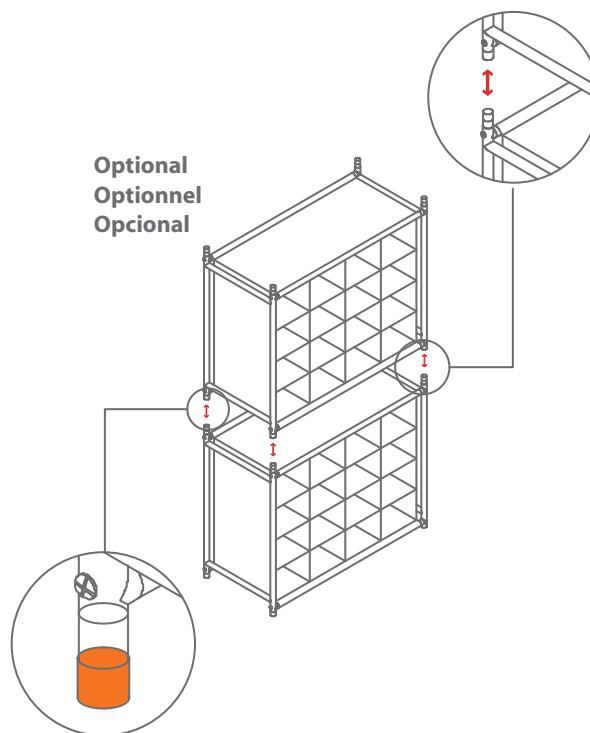

SKU#5632

1

C x 4

SCREWDRIVER REQUIRED / Destornillador requerido /
Tournevis requis

2

B x 1 C x 4

3

A x 2 B x 1
C x 4

Optional
Optionnel
Opcional

PARTS LIST / LISTE DES PIÈCES / LISTA DE PIEZAS

A x 2

B x 1

C(78.3mm) x 4

ATTENTION

For assistance please call
1-888-827-4676 (US /Canada)
between 8:00am to 4:30pm EST
(Monday to Friday) to speak with a
Customer Service Representative. For after
hours service, please leave a detailed
message or email us at info@neatfreak.com
(Global)