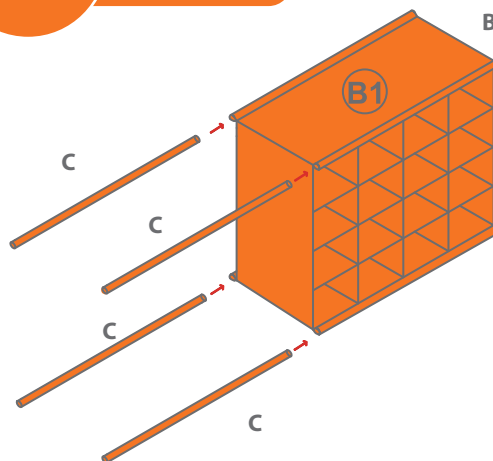

SKU#5632

1

C x 4

SCREWDRIVER REQUIRED / Destornillador requerido /
Tournevis requis

2

B x 1 C x 4

3

A x 2 B x 1
C x 4

Optional
Optionnel
Opcional

PARTS LIST / LISTE DES PIÈCES / LISTA DE PIEZAS

A x 2

B x 1

C(78.3mm) x 4

ATTENTION

For assistance please call
1-888-827-4676 (US /Canada)
between 8:00am to 4:30pm EST
(Monday to Friday) to speak with a
Customer Service Representative. For after
hours service, please leave a detailed
message or email us at info@neatfreak.com
(Global)