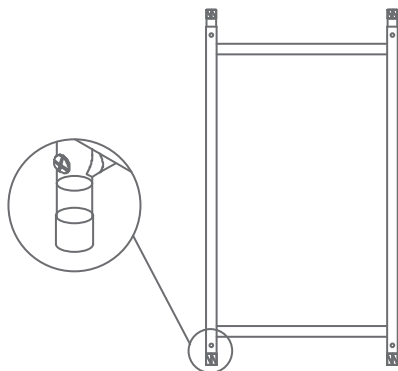

SKU#5632

1

C x 4

SCREWDRIVER REQUIRED / Destornillador requerido /
Tournevis requis

2

B x 1 C x 4

3

A x 2 B x 1
C x 4

Optional
Optionnel
Opcional

PARTS LIST / LISTE DES PIÈCES / LISTA DE PIEZAS

A x 2

B x 1

C(78.3mm) x 4

ATTENTION

For assistance please call
1-888-827-4676 (US /Canada)
between 8:00am to 4:30pm EST
(Monday to Friday) to speak with a
Customer Service Representative. For after
hours service, please leave a detailed
message or email us at info@neatfreak.com
(Global)