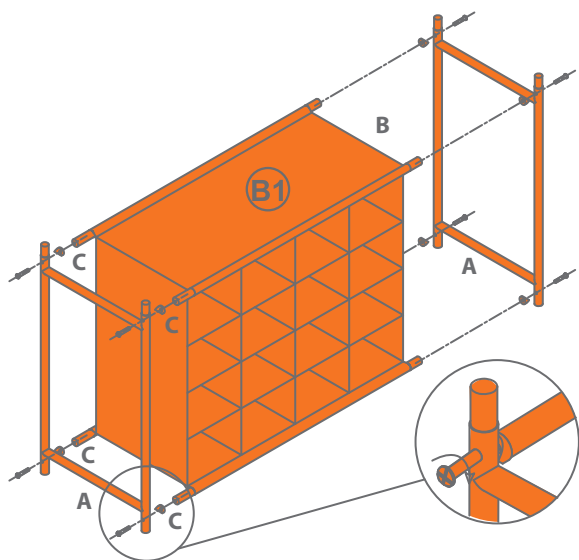

SKU#5632

1

C x 4

SCREWDRIVER REQUIRED / Destornillador requerido /
Tournevis requis

2

B x 1 C x 4

3

A x 2 B x 1
C x 4

Optional
Optionnel
Opcional

PARTS LIST / LISTE DES PIÈCES / LISTA DE PIEZAS

A x 2

B x 1

C(78.3mm) x 4

ATTENTION

For assistance please call
1-888-827-4676 (US /Canada)
between 8:00am to 4:30pm EST
(Monday to Friday) to speak with a
Customer Service Representative. For after
hours service, please leave a detailed
message or email us at info@neatfreak.com
(Global)