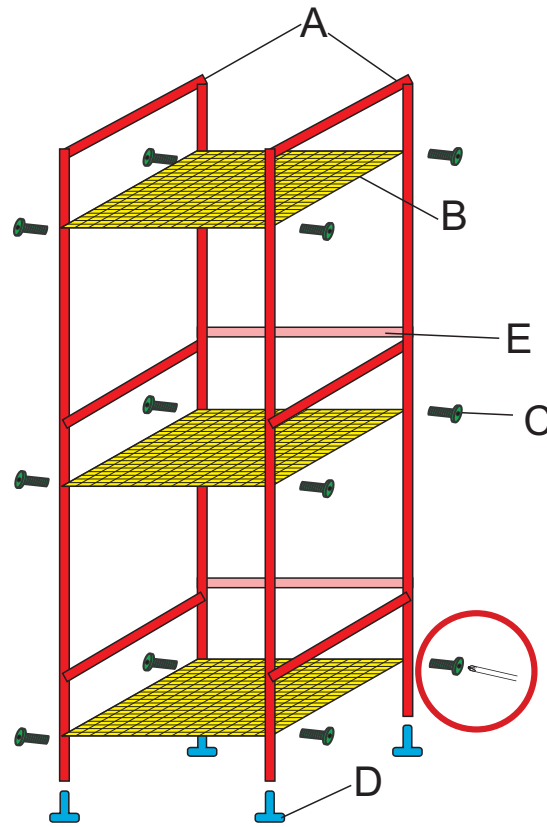

3 Tier Towel Rack (SKU#05090)

Assembly Instructions

- | | |
|---|-------|
| 1 | A x2 |
| 2 | B x3 |
| 3 | C x12 |
| 4 | D x4 |
| 5 | E x2 |

Parts List / Liste des pièces / Lista de piezas

A x 2

B x 3

C x 12

D x 4

E x 2

ATTENTION

For assistance in assembling or for missing or damaged parts, please call 1-888-827-4676 (US /Canada) between 8:00am to 4:30pm EST (Monday to Friday) to speak with a Customer Service Representative. For after hours service, please leave a detailed message or email us at sales@neatfreak.com (Global)