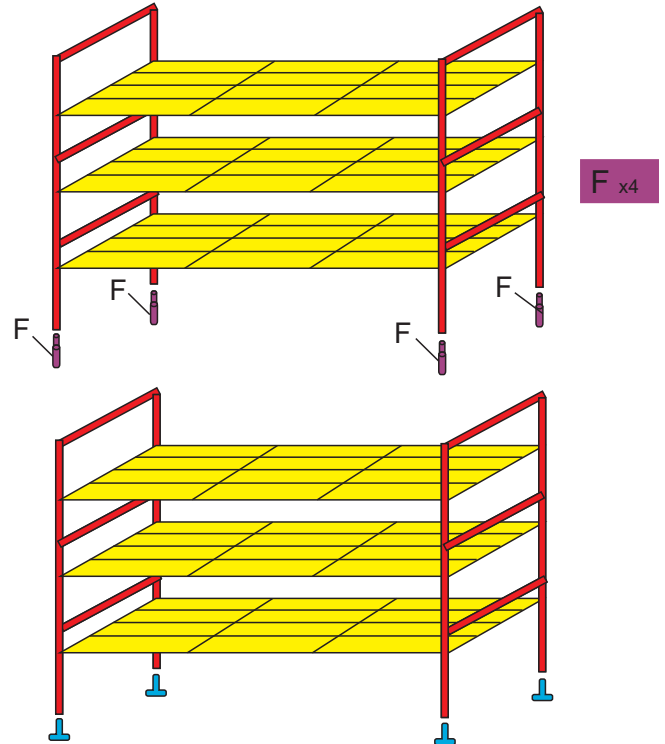

3 Tier Stackable Shelf (SKU#05030)

Assembly Instructions

STACKING

Parts List / Liste des pièces / Lista de piezas

A x 2

B x 3

C x 12

D x 4

E x 4

F x 4

ATTENTION

For assistance in assembling or for missing or damaged parts, please call 1-888-827-4676 (US /Canada) between 8:00am to 4:30pm EST (Monday to Friday) to speak with a Customer Service Representative. For after hours service, please leave a detailed message or email us at sales@neatfreak.com (Global)