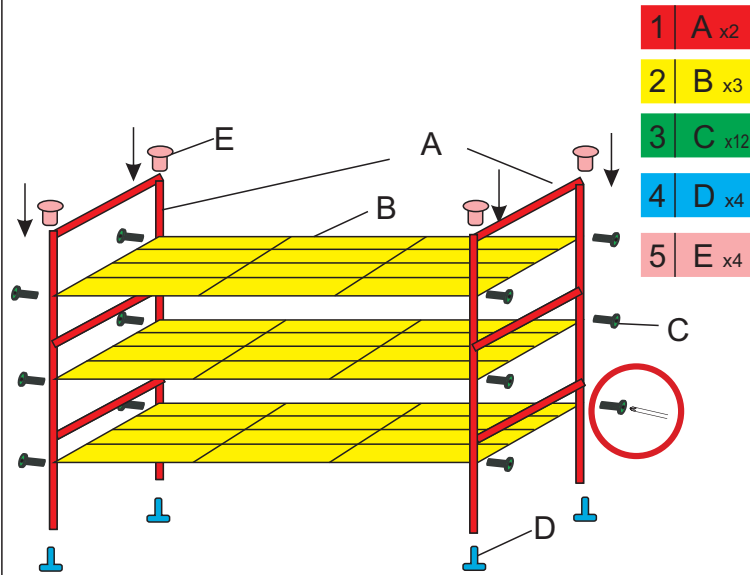

3 Tier Stackable Shelf (SKU#05030)

Assembly Instructions

STACKING

Parts List / Liste des pièces / Lista de piezas

A x 2

B x 3

C x 12

D x 4

E x 4

F x 4

ATTENTION

For assistance in assembling or for missing or damaged parts, please call 1-888-827-4676 (US /Canada) between 8:00am to 4:30pm EST (Monday to Friday) to speak with a Customer Service Representative. For after hours service, please leave a detailed message or email us at sales@neatfreak.com (Global)