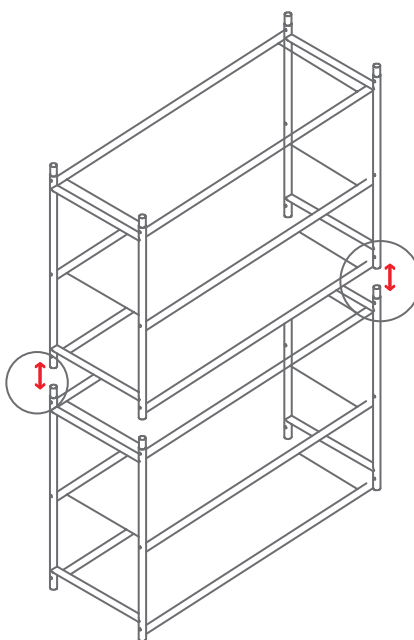

SKU#5019

1

C x 6

SCREWDRIVER REQUIRED / Destornillador requerido
(No incluido) / Tournevis requis

2

B x 3 C x 6

3

A x 2 B x 3
C x 6

Optional
Optionnel
Opcional

PARTS LIST / LISTE DES PIÈCES / LISTA DE PIEZAS

A x 2

B x 3

C x 6

ATTENTION

For assistance please call 1-888-827-4676 (US /Canada) between 8:00am to 4:30pm EST (Monday to Friday) to speak with a Customer Service Representative. For after hours service, please leave a detailed message or email us at info@neatfreak.com (Global)