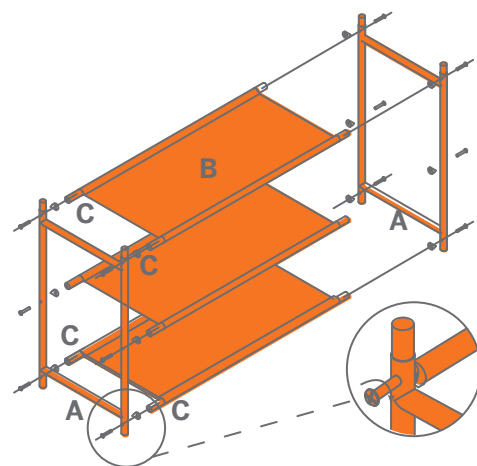

SKU#5019

1

C x 6

SCREWDRIVER REQUIRED / Destornillador requerido
(No incluido) / Tournevis requis

2

B x 3 C x 6

3

A x 2 B x 3
C x 6

Optional
Optionnel
Opcional

PARTS LIST / LISTE DES PIÈCES / LISTA DE PIEZAS

A x 2

B x 3

C x 6

ATTENTION

For assistance please call 1-888-827-4676 (US /Canada) between 8:00am to 4:30pm EST (Monday to Friday) to speak with a Customer Service Representative. For after hours service, please leave a detailed message or email us at info@neatfreak.com (Global)