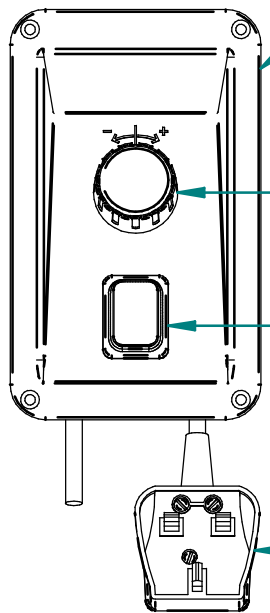

components of drawing DFE NC heated – operating panel

95.7012
complete operating panel

95.7053
thermostat 30-80°C

95.7002
operating panel

95.7065
thermostat knob

95.7041
switch with green pilot light

95.7106
cable with plug