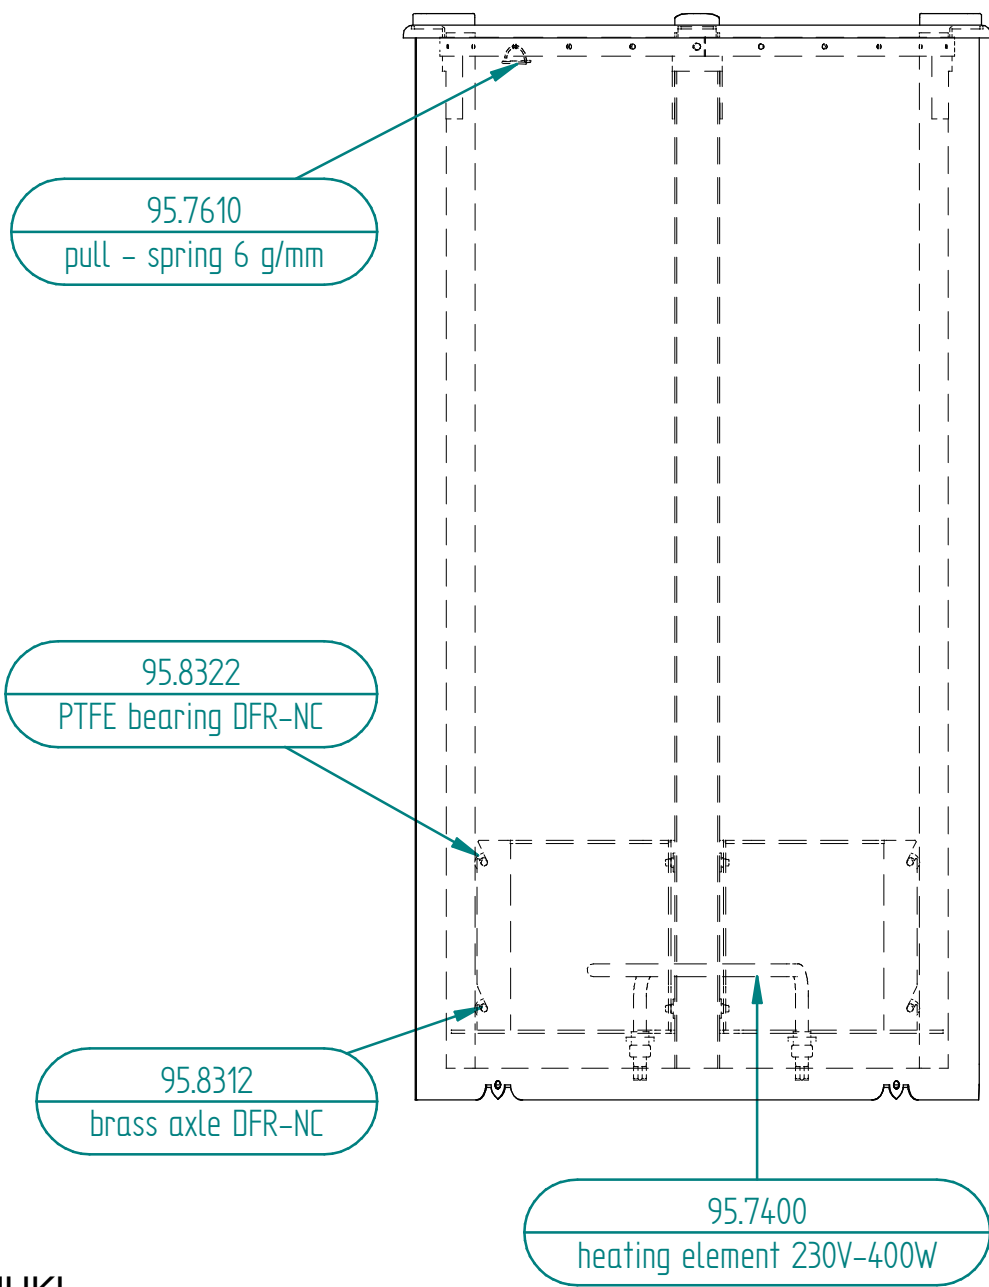

components of drawing DFE NC heated – operating panel

95.7012
complete operating panel

95.7053
thermostat 30-80°C

95.7002
operating panel

95.7065
thermostat knob

95.7041
switch with green pilot light

95.7106
cable with plug