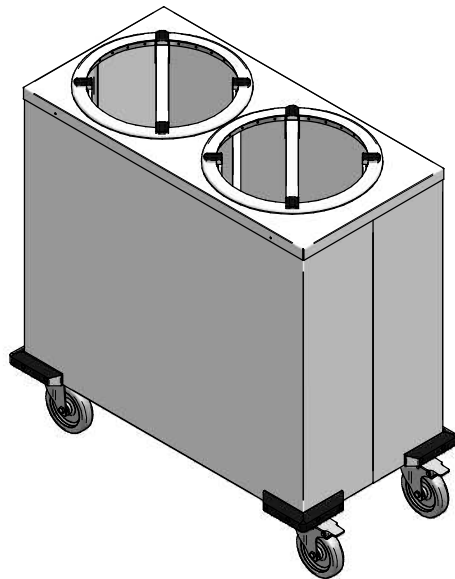

Dispenser:  
11.2340 2 TN-MS/310

Crockery:

Dimensions: weight (empty): 36 kg  
A x B = trolley, excl. corner bumpers  
E x F = trolley, incl. corner bumpers  
H = trolley height  
S = effective stacking height  
T = height with push bar

EN

VR :

IR :

**MOBILE CONTAINING**

options, order separate;  
push bar: 90.5000

stst cover: 92.5095

pc cover: 91.5040

4 swivel castors, 2 with brake