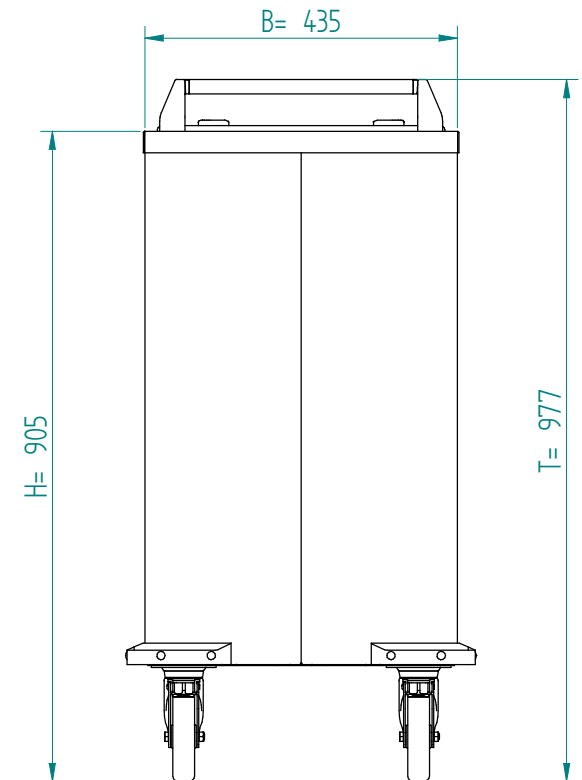

Dispenser:  
11.2340 2 TN-MS/310

Crockery:

Dimensions: weight (empty): 36 kg  
A x B = trolley, excl. corner bumpers  
E x F = trolley, incl. corner bumpers  
H = trolley height  
S = effective stacking height  
T = height with push bar

EN

VR :

IR :

**MOBILE CONTAINING**

options, order separate;  
push bar: 90.5000

stst cover: 92.5095

pc cover: 91.5040

4 swivel castors, 2 with brake