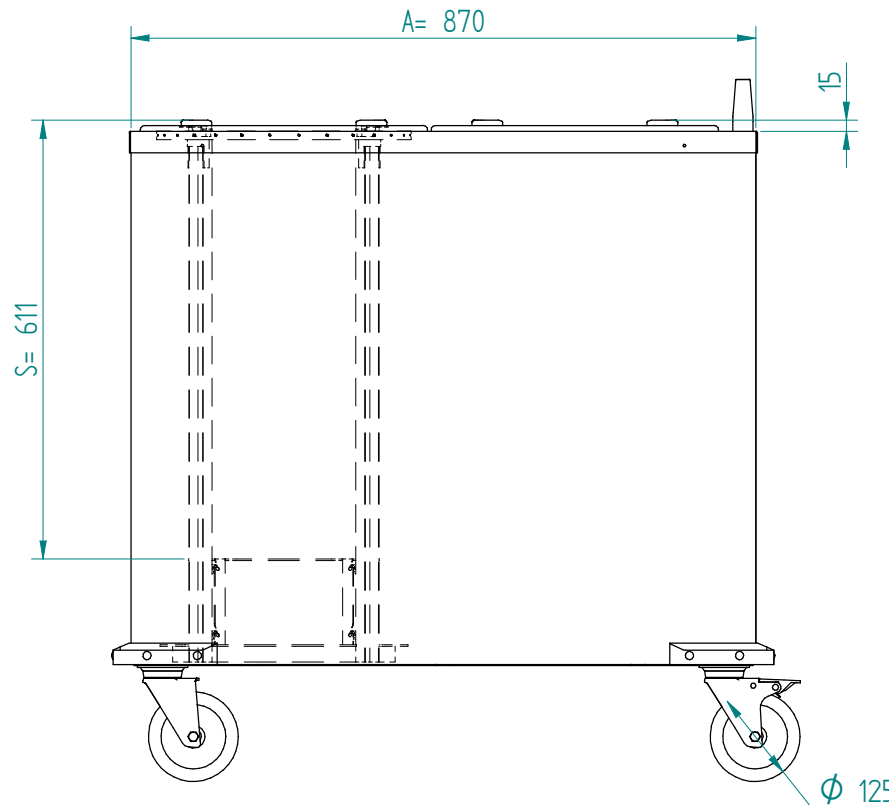

Dispenser:  
11.2340 2 TN-MS/310

Crockery:

Dimensions: weight (empty): 36 kg  
A x B = trolley, excl. corner bumpers  
E x F = trolley, incl. corner bumpers  
H = trolley height  
S = effective stacking height  
T = height with push bar

EN

VR :

IR :

**MOBILE CONTAINING**

options, order separate;  
push bar: 90.5000

stst cover: 92.5095

pc cover: 91.5040

4 swivel castors, 2 with brake