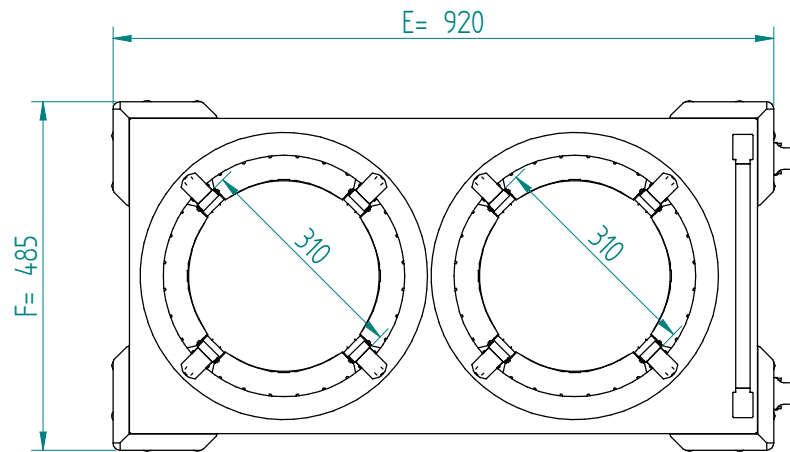

Dispenser:  
11.2340 2 TN-MS/310

Crockery:

Dimensions: weight (empty): 36 kg  
A x B = trolley, excl. corner bumpers  
E x F = trolley, incl. corner bumpers  
H = trolley height  
S = effective stacking height  
T = height with push bar

EN

VR :

IR :

**MOBILE CONTAINING**

options, order separate;  
push bar: 90.5000

stst cover: 92.5095

pc cover: 91.5040

4 swivel castors, 2 with brake