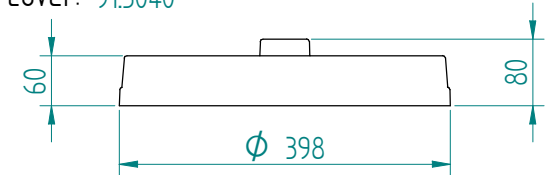

Dispenser:  
11.2340 2 TN-MS/310

Crockery:

Dimensions: weight (empty): 36 kg  
A x B = trolley, excl. corner bumpers  
E x F = trolley, incl. corner bumpers  
H = trolley height  
S = effective stacking height  
T = height with push bar

EN

VR :

IR :

**MOBILE CONTAINING**

options, order separate;  
push bar: 90.5000

stst cover: 92.5095

pc cover: 91.5040

4 swivel castors, 2 with brake