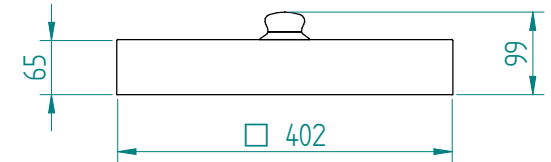

Dispenser:  
11.2340 2 TN-MS/310

Crockery:

Dimensions: weight (empty): 36 kg  
A x B = trolley, excl. corner bumpers  
E x F = trolley, incl. corner bumpers  
H = trolley height  
S = effective stacking height  
T = height with push bar

EN

VR :

IR :

**MOBILE CONTAINING**

options, order separate;  
push bar: 90.5000

stst cover: 92.5095

pc cover: 91.5040

4 swivel castors, 2 with brake