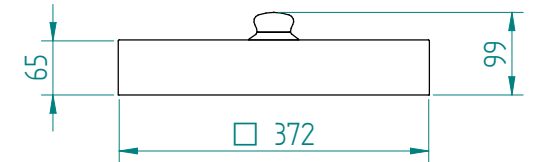

Dispenser:
11.2330 2 TN-MS/280

Crockery:

from to

Dimensions: weight (empty): 35 kg
A x B = trolley, excl. corner bumpers
E x F = trolley, incl. corner bumpers
H = trolley height
S = effective stacking height
T = height with push bar

EN

VR :

IR :

MOBILE CONTAINING

options, order separate;
push bar: 90.5000

stst cover: 92.5085

pc cover: 91.5030

4 swivel castors, 2 with brake