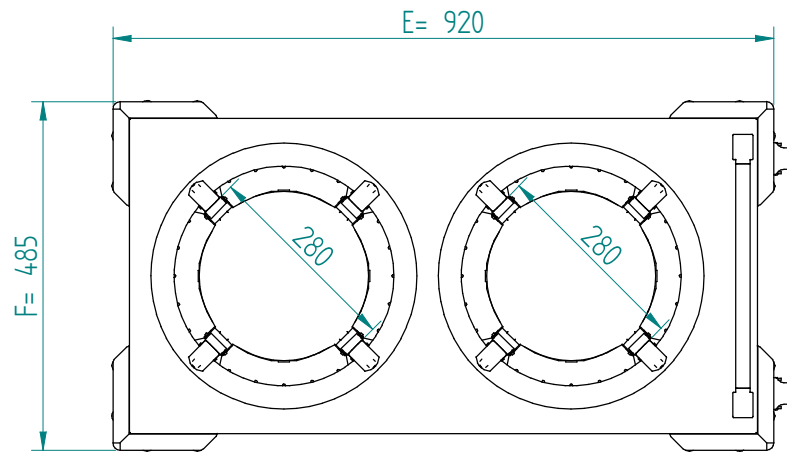

Dispenser:
11.2330 2 TN-MS/280

Crockery:

from to

Dimensions: weight (empty): 35 kg
A x B = trolley, excl. corner bumpers
E x F = trolley, incl. corner bumpers
H = trolley height
S = effective stacking height
T = height with push bar

EN

VR :

IR :

MOBILE CONTAINING

options, order separate;
push bar: 90.5000

stst cover: 92.5085

pc cover: 91.5030

4 swivel castors, 2 with brake