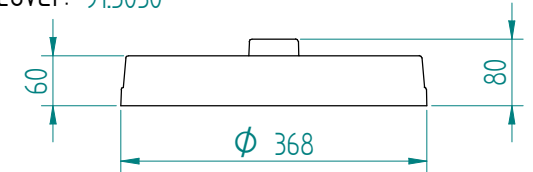

Dispenser:
11.2330 2 TN-MS/280

Crockery:

from to

Dimensions: weight (empty): 35 kg
A x B = trolley, excl. corner bumpers
E x F = trolley, incl. corner bumpers
H = trolley height
S = effective stacking height
T = height with push bar

EN

VR :

IR :

MOBILE CONTAINING

options, order separate;
push bar: 90.5000

stst cover: 92.5085

pc cover: 91.5030

4 swivel castors, 2 with brake