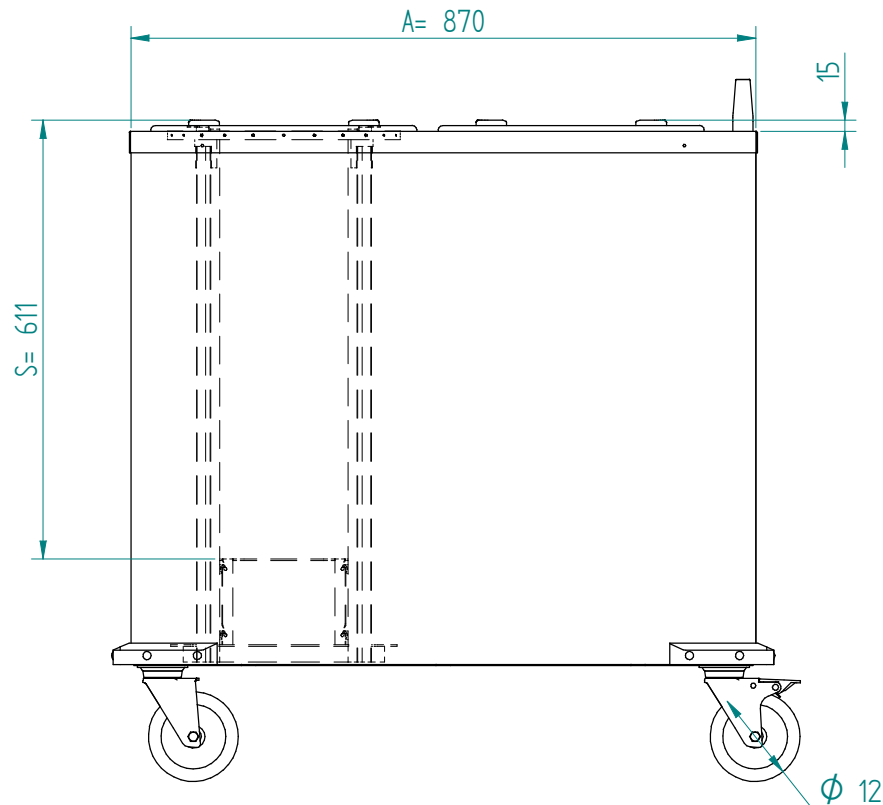

Dispenser:
11.2330 2 TN-MS/280

Crockery:

from to

Dimensions: weight (empty): 35 kg
A x B = trolley, excl. corner bumpers
E x F = trolley, incl. corner bumpers
H = trolley height
S = effective stacking height
T = height with push bar

EN

VR :

IR :

MOBILE CONTAINING

options, order separate;
push bar: 90.5000

stst cover: 92.5085

pc cover: 91.5030

4 swivel castors, 2 with brake