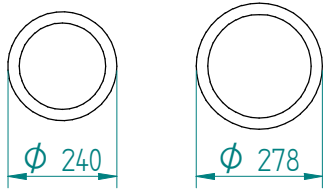

Dispenser:
11.2330 2 TN-MS/280

Crockery:

from to

Dimensions: weight (empty): 35 kg
A x B = trolley, excl. corner bumpers
E x F = trolley, incl. corner bumpers
H = trolley height
S = effective stacking height
T = height with push bar

EN

VR :

IR :

MOBILE CONTAINING

options, order separate;
push bar: 90.5000

stst cover: 92.5085

pc cover: 91.5030

4 swivel castors, 2 with brake