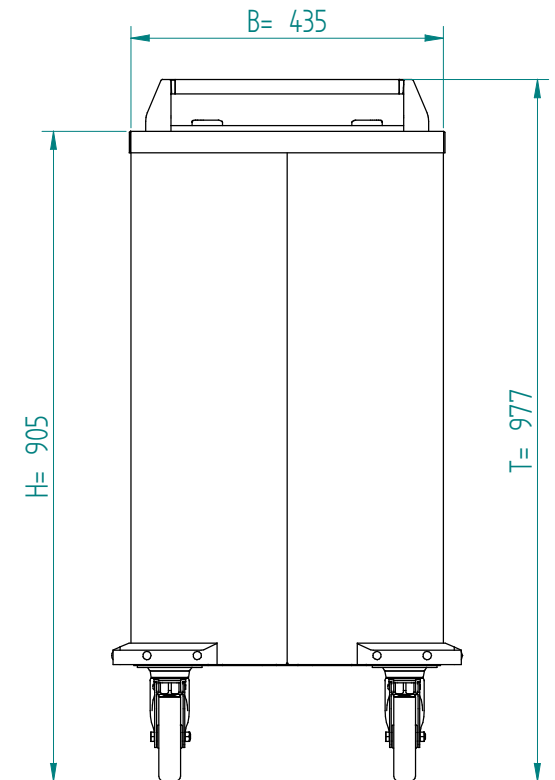

Dispenser:
11.2330 2 TN-MS/280

Crockery:

from to

Dimensions: weight (empty): 35 kg
A x B = trolley, excl. corner bumpers
E x F = trolley, incl. corner bumpers
H = trolley height
S = effective stacking height
T = height with push bar

EN

VR :

IR :

MOBILE CONTAINING

options, order separate;
push bar: 90.5000

stst cover: 92.5085

pc cover: 91.5030

4 swivel castors, 2 with brake