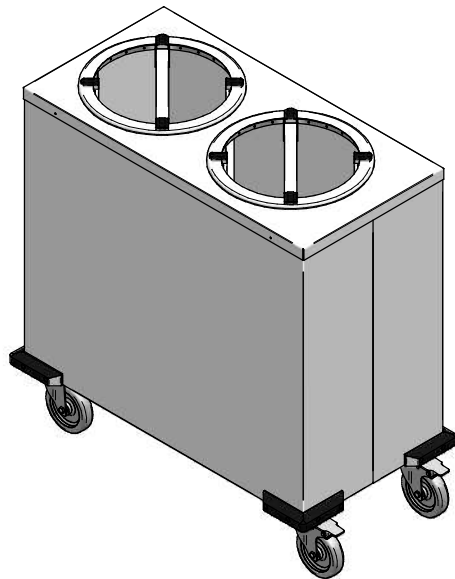

Dispenser:
11.2330 2 TN-MS/280

Crockery:

from to

Dimensions: weight (empty): 35 kg
A x B = trolley, excl. corner bumpers
E x F = trolley, incl. corner bumpers
H = trolley height
S = effective stacking height
T = height with push bar

EN

VR :

IR :

MOBILE CONTAINING

options, order separate;
push bar: 90.5000

stst cover: 92.5085

pc cover: 91.5030

4 swivel castors, 2 with brake