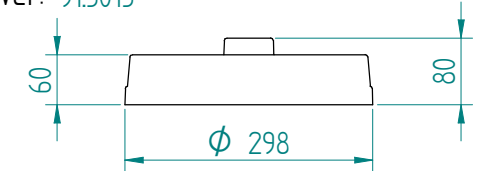

Dispenser:  
11.2317 2 TN-MS/210

Crockery:

Dimensions: weight (empty): 35 kg  
A x B = trolley, excl. corner bumpers  
E x F = trolley, incl. corner bumpers  
H = trolley height  
S = effective stacking height  
T = height with push bar

EN

VR :

IR :

**MOBILE CONTAINING**

options, order separate;  
push bar: 90.5000

stst cover: 92.5065

pc cover: 91.5015

4 swivel castors, 2 with brake