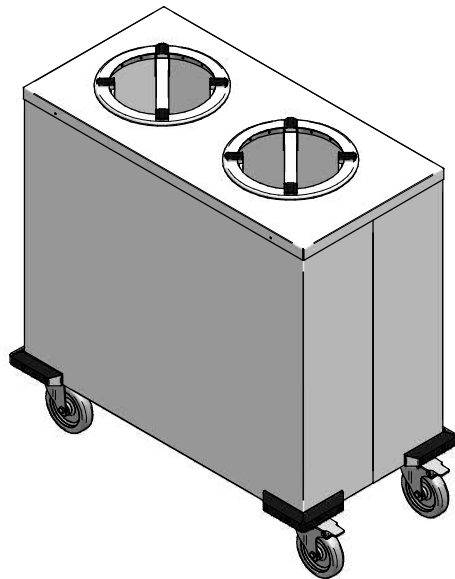

Dispenser:  
11.2317 2 TN-MS/210

Crockery:

Dimensions: weight (empty): 35 kg  
A x B = trolley, excl. corner bumpers  
E x F = trolley, incl. corner bumpers  
H = trolley height  
S = effective stacking height  
T = height with push bar

EN

VR :

IR :

**MOBILE CONTAINING**

options, order separate;  
push bar: 90.5000

stst cover: 92.5065

pc cover: 91.5015

4 swivel castors, 2 with brake