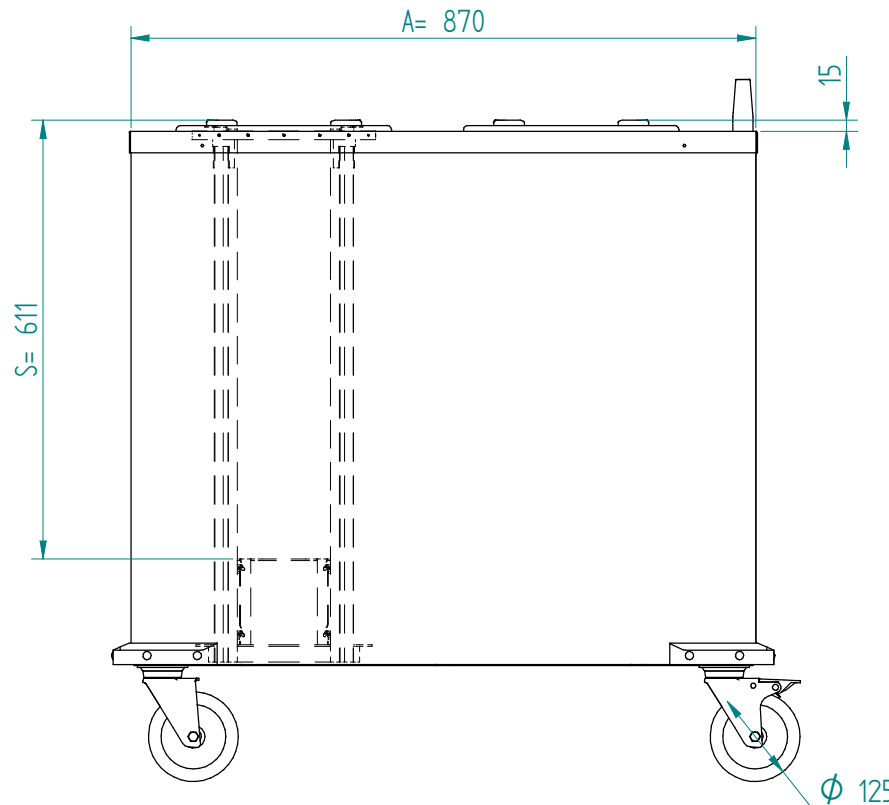

Dispenser:  
11.2317 2 TN-MS/210

Crockery:

Dimensions: weight (empty): 35 kg  
A x B = trolley, excl. corner bumpers  
E x F = trolley, incl. corner bumpers  
H = trolley height  
S = effective stacking height  
T = height with push bar

EN

VR :

IR :

**MOBILE CONTAINING**

options, order separate;  
push bar: 90.5000

stst cover: 92.5065

pc cover: 91.5015

4 swivel castors, 2 with brake