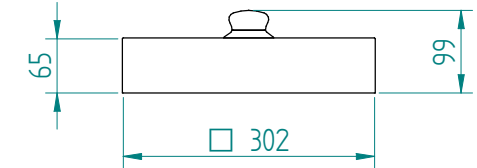

Dispenser:  
11.2317 2 TN-MS/210

Crockery:

Dimensions: weight (empty): 35 kg  
A x B = trolley, excl. corner bumpers  
E x F = trolley, incl. corner bumpers  
H = trolley height  
S = effective stacking height  
T = height with push bar

EN

VR :

IR :

**MOBILE CONTAINING**

options, order separate;  
push bar: 90.5000

stst cover: 92.5065

pc cover: 91.5015

4 swivel castors, 2 with brake