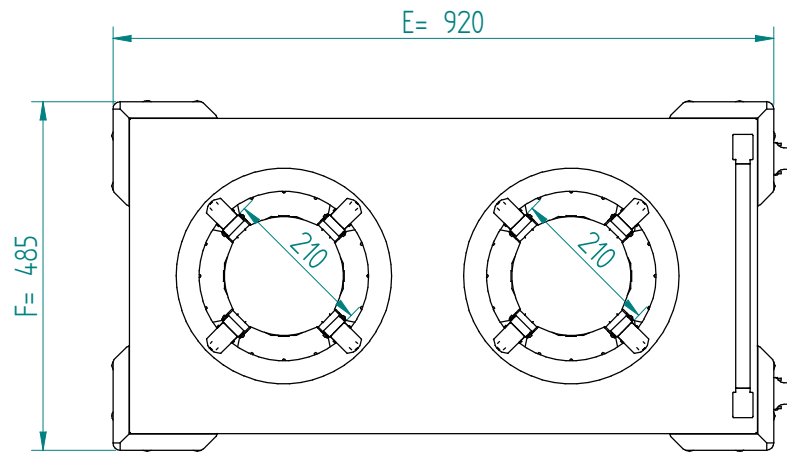

Dispenser:  
11.2317 2 TN-MS/210

Crockery:

Dimensions: weight (empty): 35 kg  
A x B = trolley, excl. corner bumpers  
E x F = trolley, incl. corner bumpers  
H = trolley height  
S = effective stacking height  
T = height with push bar

EN

VR :

IR :

**MOBILE CONTAINING**

options, order separate;  
push bar: 90.5000

stst cover: 92.5065

pc cover: 91.5015

4 swivel castors, 2 with brake