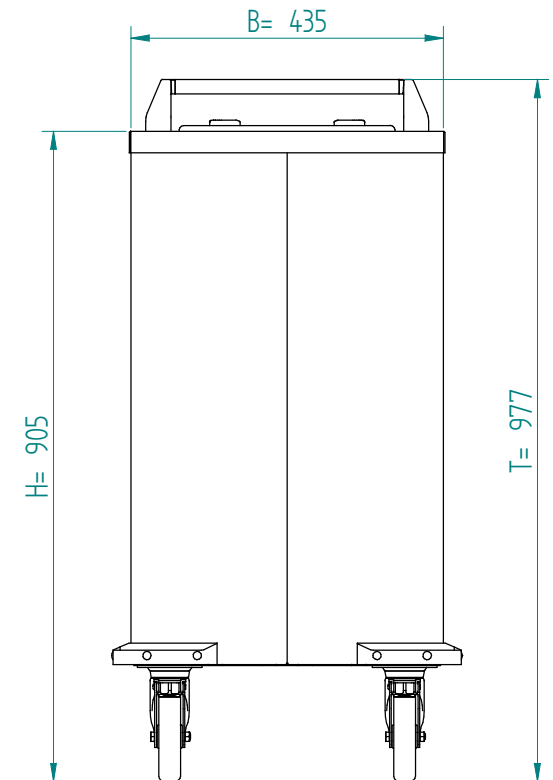

Dispenser:  
11.2317 2 TN-MS/210

Crockery:

Dimensions: weight (empty): 35 kg  
A x B = trolley, excl. corner bumpers  
E x F = trolley, incl. corner bumpers  
H = trolley height  
S = effective stacking height  
T = height with push bar

EN

VR :

IR :

**MOBILE CONTAINING**

options, order separate;  
push bar: 90.5000

stst cover: 92.5065

pc cover: 91.5015

4 swivel castors, 2 with brake