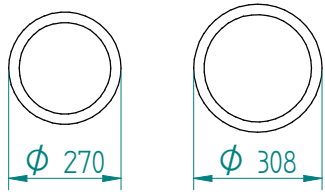

Dispenser:
10.2190 1 TN-MS/310

Crockery:

from to

Dimensions: weight (empty): 23 kg
A x B = trolley, excl. corner bumpers
E x F = trolley, incl. corner bumpers
H = trolley height
S = effective stacking height
T = height with push bar

EN

VR :

IR :

MOBILE CONTAINING

options, order separate;
push bar: 90.5000

stst cover: 92.5095

pc cover: 91.5040

4 swivel castors, 2 with brake