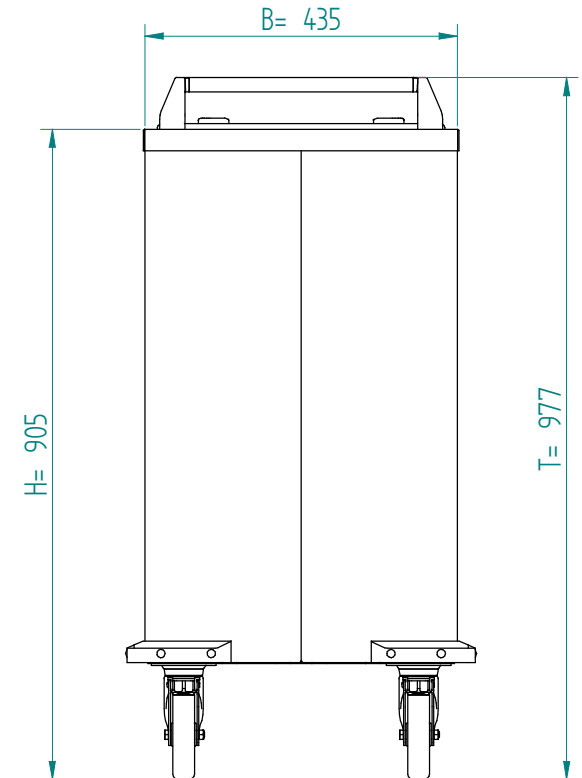

Dispenser:
10.2190 1 TN-MS/310

Crockery:

from to

Dimensions: weight (empty): 23 kg
A x B = trolley, excl. corner bumpers
E x F = trolley, incl. corner bumpers
H = trolley height
S = effective stacking height
T = height with push bar

EN

VR :

IR :

MOBILE CONTAINING

options, order separate;
push bar: 90.5000

stst cover: 92.5095

pc cover: 91.5040

4 swivel castors, 2 with brake