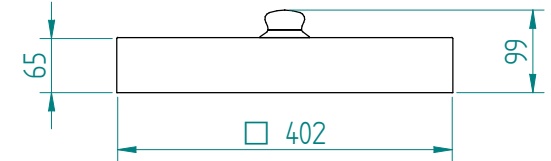

Dispenser:
10.2190 1 TN-MS/310

Crockery:

from to

Dimensions: weight (empty): 23 kg
A x B = trolley, excl. corner bumpers
E x F = trolley, incl. corner bumpers
H = trolley height
S = effective stacking height
T = height with push bar

EN

VR :

IR :

MOBILE CONTAINING

options, order separate;
push bar: 90.5000

stst cover: 92.5095

pc cover: 91.5040

4 swivel castors, 2 with brake