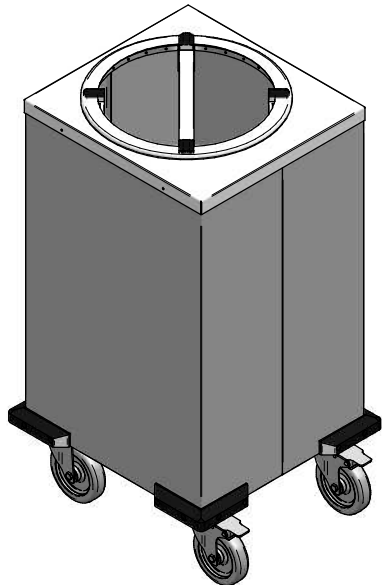

Dispenser:
10.2190 1 TN-MS/310

Crockery:

from to

Dimensions: weight (empty): 23 kg
A x B = trolley, excl. corner bumpers
E x F = trolley, incl. corner bumpers
H = trolley height
S = effective stacking height
T = height with push bar

EN

VR :

IR :

MOBILE CONTAINING

options, order separate;
push bar: 90.5000

stst cover: 92.5095

pc cover: 91.5040

4 swivel castors, 2 with brake