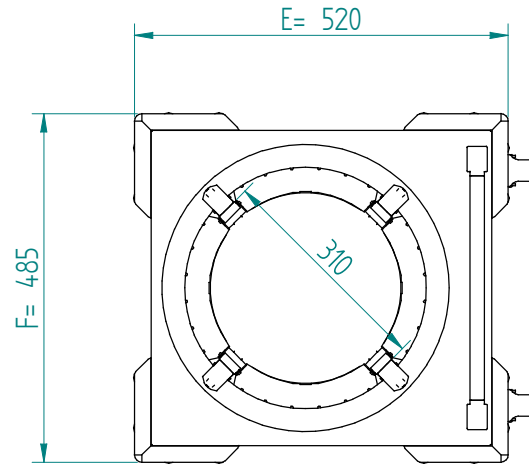

Dispenser:
10.2190 1 TN-MS/310

Crockery:

from to

Dimensions: weight (empty): 23 kg
A x B = trolley, excl. corner bumpers
E x F = trolley, incl. corner bumpers
H = trolley height
S = effective stacking height
T = height with push bar

EN

VR :

IR :

MOBILE CONTAINING

options, order separate;
push bar: 90.5000

stst cover: 92.5095

pc cover: 91.5040

4 swivel castors, 2 with brake