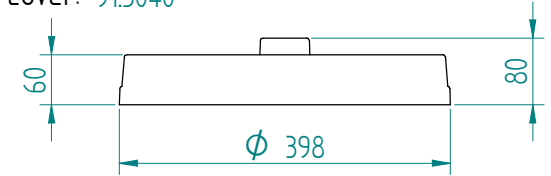

Dispenser:
10.2190 1 TN-MS/310

Crockery:

from to

Dimensions: weight (empty): 23 kg
A x B = trolley, excl. corner bumpers
E x F = trolley, incl. corner bumpers
H = trolley height
S = effective stacking height
T = height with push bar

EN

VR :

IR :

MOBILE CONTAINING

options, order separate;
push bar: 90.5000

stst cover: 92.5095

pc cover: 91.5040

4 swivel castors, 2 with brake