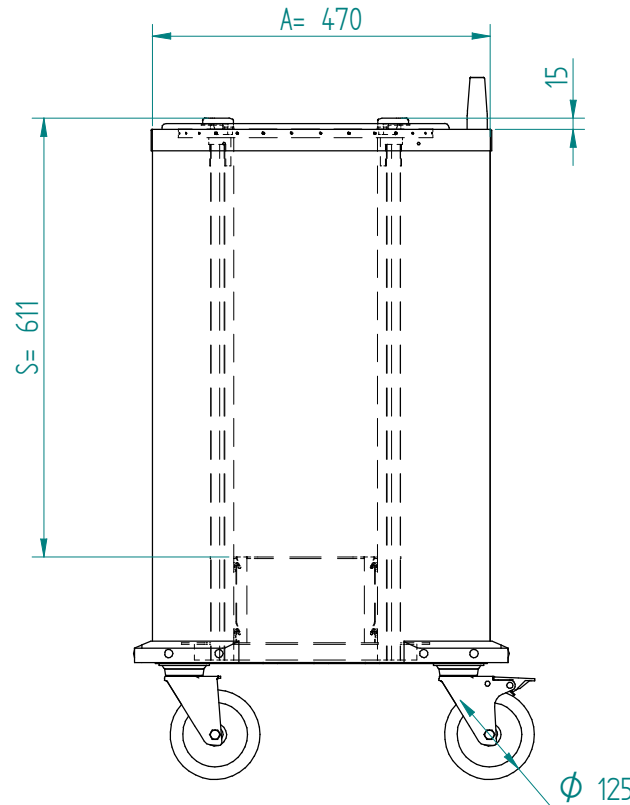

Dispenser:
10.2190 1 TN-MS/310

Crockery:

from to

Dimensions: weight (empty): 23 kg
A x B = trolley, excl. corner bumpers
E x F = trolley, incl. corner bumpers
H = trolley height
S = effective stacking height
T = height with push bar

EN

VR :

IR :

MOBILE CONTAINING

options, order separate;
push bar: 90.5000

stst cover: 92.5095

pc cover: 91.5040

4 swivel castors, 2 with brake