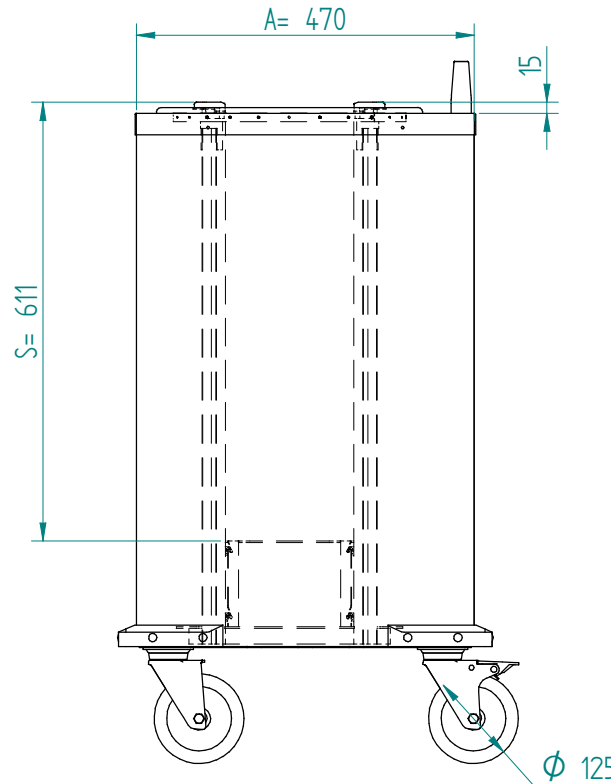

Dispenser:
10.2180 1 TN-MS/280

Crockery:

from to

Dimensions: weight (empty): 23 kg
A x B = trolley, excl. corner bumpers
E x F = trolley, incl. corner bumpers
H = trolley height
S = effective stacking height
T = height with push bar

EN

VR :

IR :

MOBILE CONTAINING

4 swivel castors, 2 with brake

options, order separate;
push bar: 90.5000

stst cover: 92.5085

pc cover: 91.5030