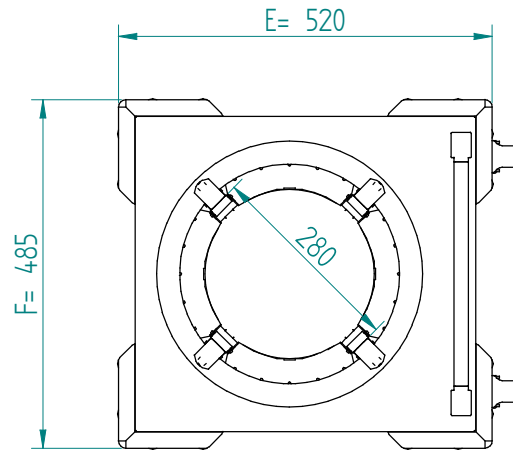

Dispenser:
10.2180 1 TN-MS/280

Crockery:

from to

Dimensions: weight (empty): 23 kg
A x B = trolley, excl. corner bumpers
E x F = trolley, incl. corner bumpers
H = trolley height
S = effective stacking height
T = height with push bar

EN

VR :

IR :

MOBILE CONTAINING

4 swivel castors, 2 with brake

options, order separate;
push bar: 90.5000

stst cover: 92.5085

pc cover: 91.5030