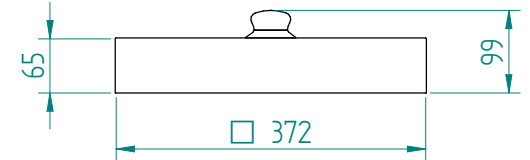

Dispenser:
10.2180 1 TN-MS/280

Crockery:

from to

Dimensions: weight (empty): 23 kg
A x B = trolley, excl. corner bumpers
E x F = trolley, incl. corner bumpers
H = trolley height
S = effective stacking height
T = height with push bar

EN

VR :

IR :

MOBILE CONTAINING

4 swivel castors, 2 with brake

options, order separate;
push bar: 90.5000

stst cover: 92.5085

pc cover: 91.5030