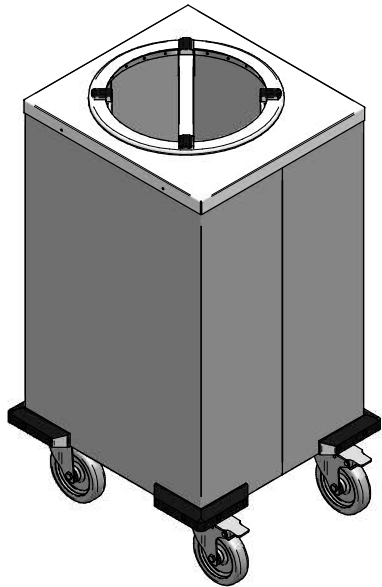

Dispenser:
10.2180 1 TN-MS/280

Crockery:

from to

Dimensions: weight (empty): 23 kg
A x B = trolley, excl. corner bumpers
E x F = trolley, incl. corner bumpers
H = trolley height
S = effective stacking height
T = height with push bar

EN

VR :

IR :

MOBILE CONTAINING

4 swivel castors, 2 with brake

options, order separate;
push bar: 90.5000

stst cover: 92.5085

pc cover: 91.5030