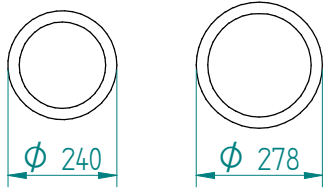

Dispenser:
10.2180 1 TN-MS/280

Crockery:

from to

Dimensions: weight (empty): 23 kg
A x B = trolley, excl. corner bumpers
E x F = trolley, incl. corner bumpers
H = trolley height
S = effective stacking height
T = height with push bar

EN

VR :

IR :

MOBILE CONTAINING

4 swivel castors, 2 with brake

options, order separate;
push bar: 90.5000

stst cover: 92.5085

pc cover: 91.5030