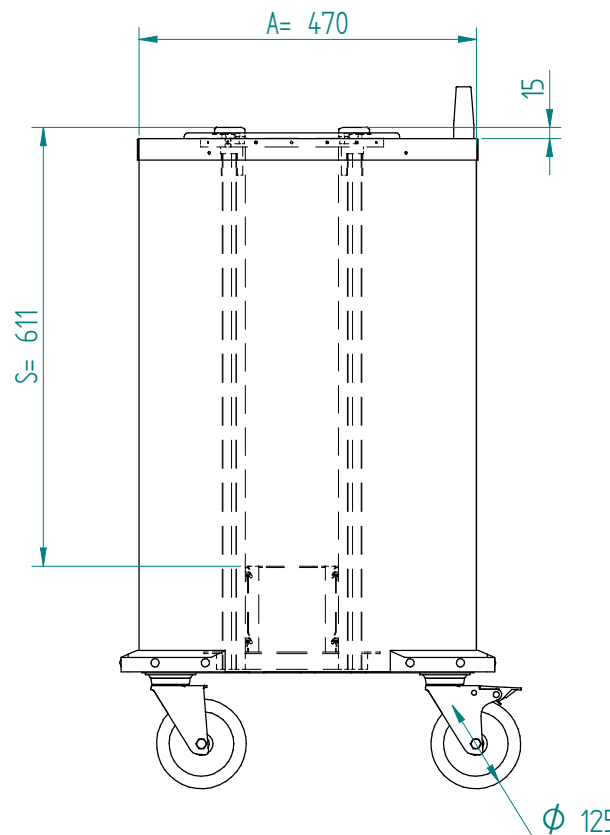

Dispenser:
10.2165 1 TN-MS/210

Crockery:

Dimensions: weight (empty): 23 kg
A x B = trolley, excl. corner bumpers
E x F = trolley, incl. corner bumpers
H = trolley height
S = effective stacking height
T = height with push bar

EN

VR :

IR :

MOBILE CONTAINING

options, order separate;
push bar: 90.5000

stst cover: 92.5065

pc cover: 91.5015

4 swivel castors, 2 with brake