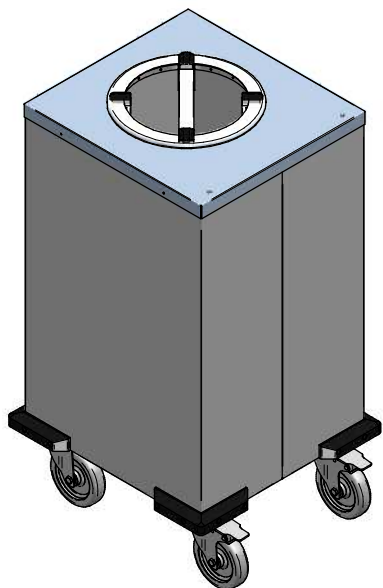

Dispenser:
10.2165 1 TN-MS/210

Crockery:

Dimensions: weight (empty): 23 kg
A x B = trolley, excl. corner bumpers
E x F = trolley, incl. corner bumpers
H = trolley height
S = effective stacking height
T = height with push bar

EN

VR :

IR :

MOBILE CONTAINING

options, order separate;
push bar: 90.5000

stst cover: 92.5065

pc cover: 91.5015

4 swivel castors, 2 with brake