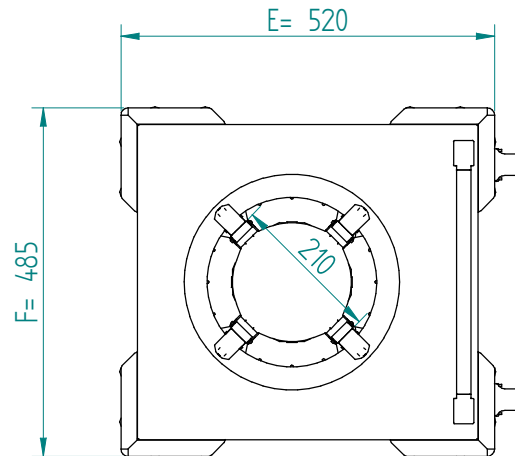

Dispenser:
10.2165 1 TN-MS/210

Crockery:

Dimensions: weight (empty): 23 kg
A x B = trolley, excl. corner bumpers
E x F = trolley, incl. corner bumpers
H = trolley height
S = effective stacking height
T = height with push bar

EN

VR :

IR :

MOBILE CONTAINING

options, order separate;
push bar: 90.5000

stst cover: 92.5065

pc cover: 91.5015

4 swivel castors, 2 with brake