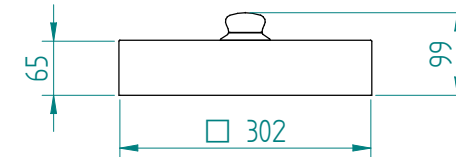

Dispenser:
10.2165 1 TN-MS/210

Crockery:

Dimensions: weight (empty): 23 kg
A x B = trolley, excl. corner bumpers
E x F = trolley, incl. corner bumpers
H = trolley height
S = effective stacking height
T = height with push bar

EN

VR :

IR :

MOBILE CONTAINING

options, order separate;
push bar: 90.5000

stst cover: 92.5065

pc cover: 91.5015

4 swivel castors, 2 with brake