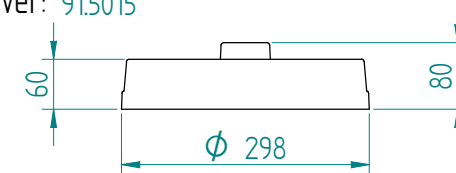

Dispenser:
10.2165 1 TN-MS/210

Crockery:

Dimensions: weight (empty): 23 kg
A x B = trolley, excl. corner bumpers
E x F = trolley, incl. corner bumpers
H = trolley height
S = effective stacking height
T = height with push bar

EN

VR :

IR :

MOBILE CONTAINING

options, order separate;
push bar: 90.5000

stst cover: 92.5065

pc cover: 91.5015

4 swivel castors, 2 with brake