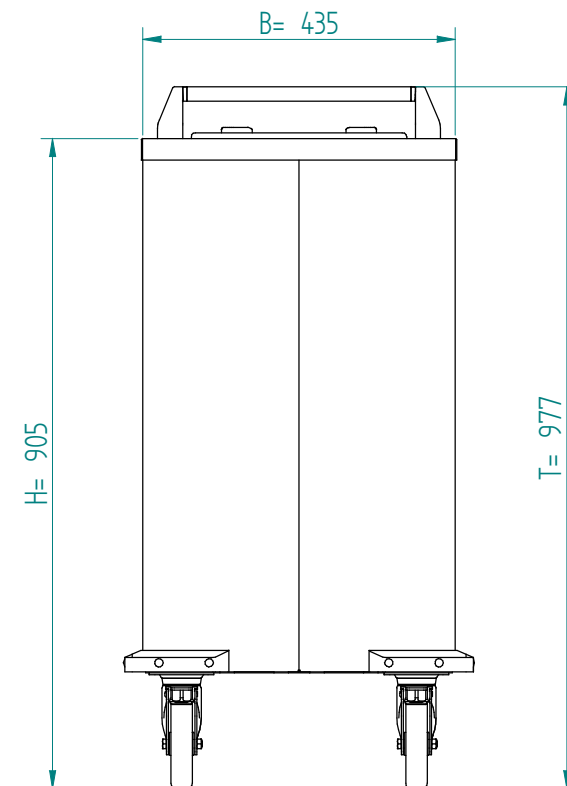

Dispenser:
10.2165 1 TN-MS/210

Crockery:

Dimensions: weight (empty): 23 kg
A x B = trolley, excl. corner bumpers
E x F = trolley, incl. corner bumpers
H = trolley height
S = effective stacking height
T = height with push bar

EN

VR :

IR :

MOBILE CONTAINING

options, order separate;
push bar: 90.5000

stst cover: 92.5065

pc cover: 91.5015

4 swivel castors, 2 with brake