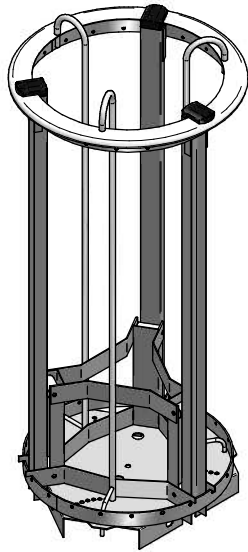

Dispenser:  
01.1220.02 T 245 unheated

Crockery:

from to

Dimensions:

A = flange

E = cut out

H = build in height

S = effective stacking height

weight (empty): 5 kg

EN

VR :

IR :

**MOBILE CONTAINING**

options, order separate;  
pc cover: 91.5020