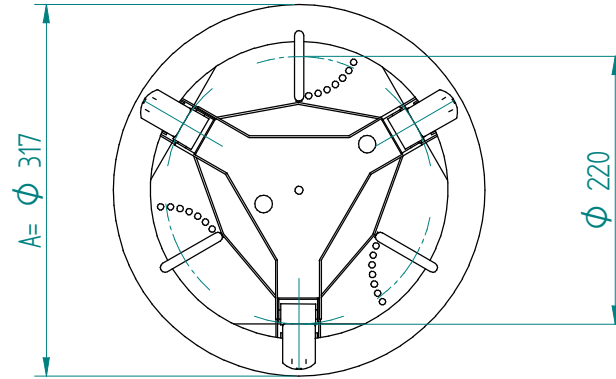

Dispenser:  
01.1220.02 T 245 unheated

Crockery:

from to

Dimensions:

A = flange

E = cut out

H = build in height

S = effective stacking height

weight (empty): 5 kg

EN

VR :

IR :

**MOBILE CONTAINING**

options, order separate;  
pc cover: 91.5020