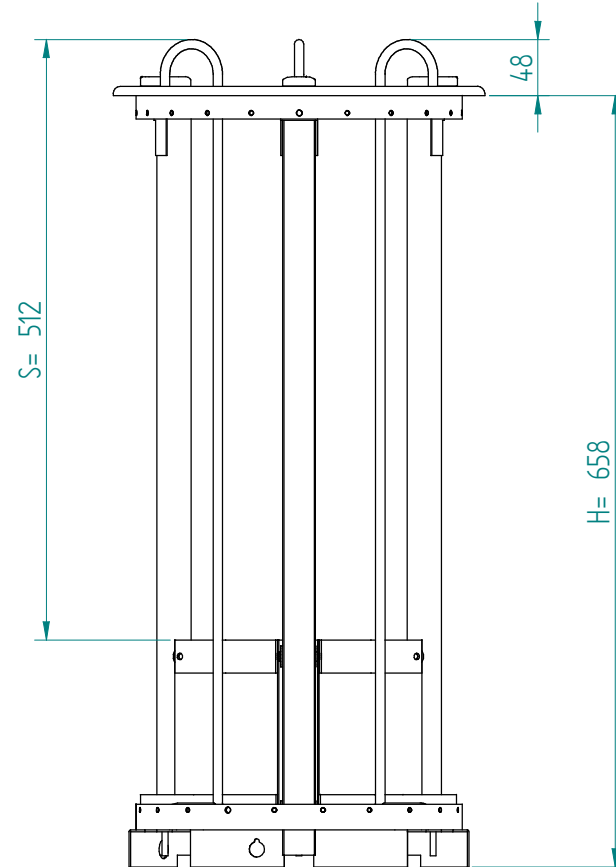

Dispenser:  
01.1220.02 T 245 unheated

Crockery:

from to

Dimensions:

A = flange

E = cut out

H = build in height

S = effective stacking height

weight (empty): 5 kg

EN

VR :

IR :

**MOBILE CONTAINING**

options, order separate;  
pc cover: 91.5020