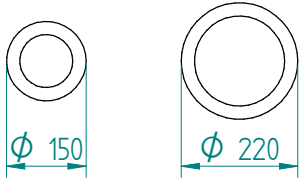

Dispenser:  
01.1220.02 T 245 unheated

Crockery:

from to

Dimensions:

A = flange

E = cut out

H = build in height

S = effective stacking height

weight (empty): 5 kg

EN

VR :

IR :

**MOBILE CONTAINING**

options, order separate;  
pc cover: 91.5020