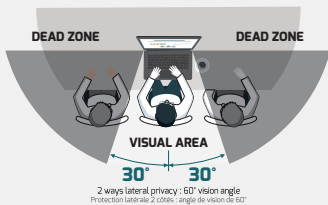

PRIVACY FILTER

KEEP VISUAL HACKERS IN THE SHADOW

Available for any screen size from 10 up to 43" in standard size or dedicated models