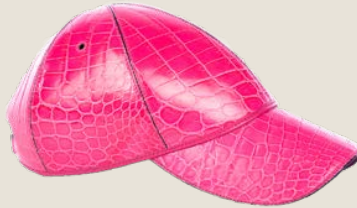

Style no. A6082 (W)

Style no. A6083 (S)

RRP R460

Baseball Cap

Style no. A0804

RRP R20,000

Sunglasses Case

Style no. A7324