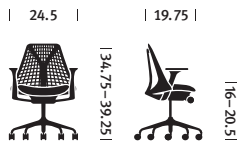

HermanMiller

Sayl® Work Chairs with Suspension Back

Designer

Yves Béhar

Inspired by suspension bridges—structures that deliver the most using the least material—Sayl's 3D Intelligent® suspension back lets you stretch and move, striking a healthy balance between support and freedom. The elastomer strands vary in thickness and tension to provide greater support along the spine where you need it most, and less everywhere else, so you are free to move.

Warranty

12-year, 3-shift. Sayl offers both 12-year and 5-year material warranties. Please visit hermanmiller.com/warranty-terms for details.

hermanmiller.com/sayl

Work Chair with Suspension Back