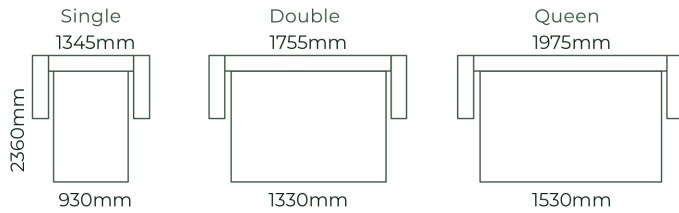

SOFAS - All sofa sizes available with no arms, one arm or two arms

SOFA BEDS

ACCESSORIES

EXAMPLE SETTINGS - Many other configurations available

Due to the nature of foam and fabric all furniture dimensions could be +/- 20mm.

*1. In a square corner setting the corner piece is always 'built on' to the smaller piece as standard, but can be purchased separate.

*2. In a curved corner setting, the corner piece is freestanding.

*3. Legs are Wenge as standard, but please refer to your retailer.

*4. Chaise cushion width is always made to match adjoining piece.

*5. Sofa beds have 270mm deep front borders. We use T47 or T27 legs (70mm).

WARRANTIES

Timber frame: 15-years **Back inners:** 2-years
Seat webbing: 10-years **Sofa bed mech:** 1-year
Seat foam: 10-years **Fabric:** Refer to supplier