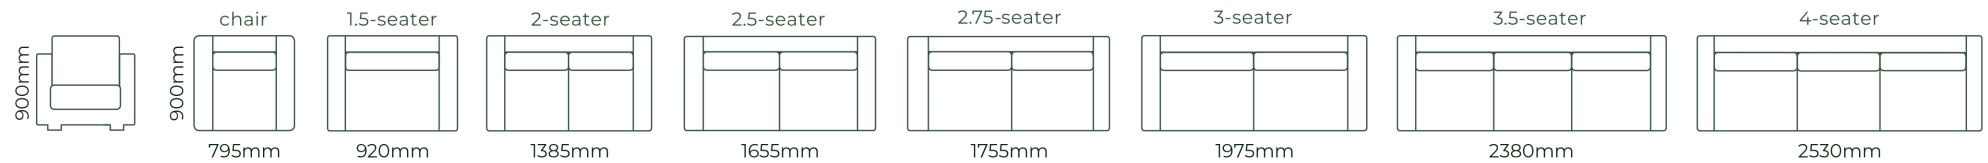

SOFAS - All sofa sizes available with no arms, one arm or two arms

SOFA BEDS

ACCESSORIES

EXAMPLE SETTINGS - Many other configurations available

Due to the nature of foam and fabric all furniture dimensions could be +/- 20mm.

*1. In a square corner setting the corner piece is always 'built on' to the smaller piece as standard, but can be purchased separate.

*2. In a curved corner setting, the corner piece is freestanding.

*3. Legs are Wenge as standard, but please refer to your retailer.

*4. Chaise cushion width is always made to match adjoining piece.

*5. Sofa beds have 270mm deep front borders. We use T47 or T27 legs (70mm).

WARRANTIES

Timber frame: 15-years **Back inners:** 2-years
Seat webbing: 10-years **Sofa bed mech:** 1-year
Seat foam: 10-years **Fabric:** Refer to supplier