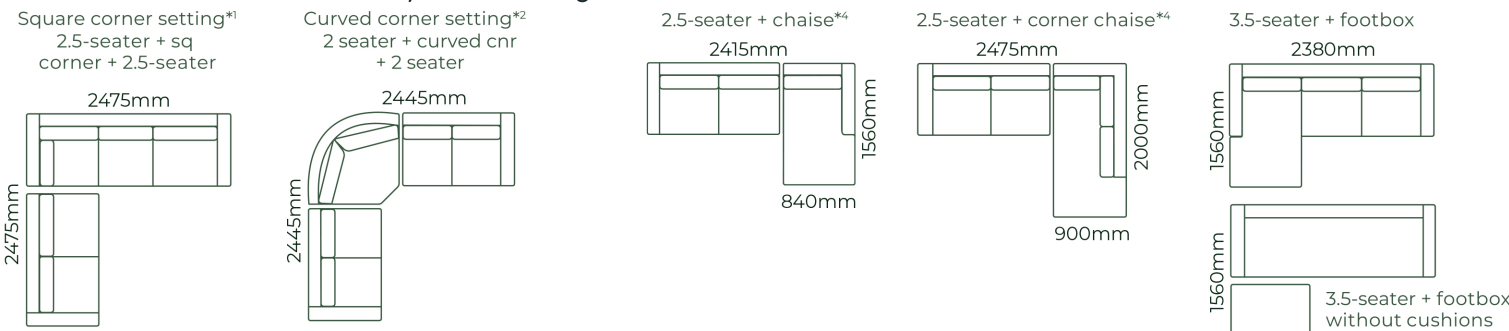

SOFAS - All sofa sizes available with no arms, one arm or two arms

SOFA BEDS

ACCESSORIES

EXAMPLE SETTINGS - Many other configurations available

Due to the nature of foam and fabric all furniture dimensions could be +/- 20mm.

*1. In a square corner setting the corner piece is always 'built on' to the smaller piece as standard, but can be purchased separate.

*2. In a curved corner setting, the corner piece is freestanding.

*3. Legs are Wenge as standard, but please refer to your retailer.

*4. Chaise cushion width is always made to match adjoining piece.

*5. Sofa beds have 270mm deep front borders. We use T47 or T27 legs (70mm).

WARRANTIES

Timber frame: 15-years **Back inners:** 2-years
Seat webbing: 10-years **Sofa bed mech:** 1-year
Seat foam: 10-years **Fabric:** Refer to supplier