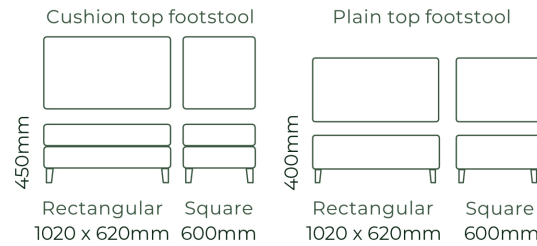

SOFAS - All sofa sizes available with no arms, one arm or two arms

SOFA BEDS

ACCESSORIES

EXAMPLE SETTINGS - Many other configurations available

Due to the nature of foam and fabric all furniture dimensions could be +/- 20mm.

*1. In a square corner setting the corner piece is always 'built on' to the smaller piece as standard, but can be purchased separate.

*2. In a curved corner setting, the corner piece is freestanding.

*3. Legs are Wenge as standard, but please refer to your retailer.

*4. Chaise cushion width is always made to match adjoining piece.

*5. Sofa beds have 270mm deep front borders. We use T47 or T27 legs (70mm).

WARRANTIES

Timber frame: 15-years **Back inners:** 2-years
Seat webbing: 10-years **Sofa bed mech:** 1-year
Seat foam: 10-years **Fabric:** Refer to supplier