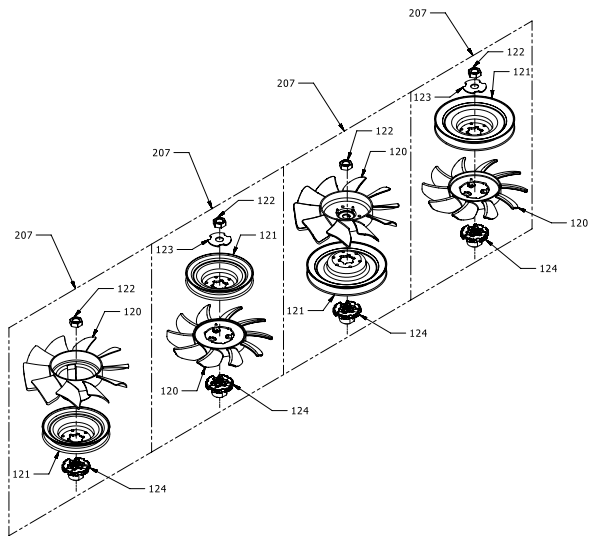

Fans, Pulleys, and Fan & Pulley Kits

ZT-3600 SERVICE SCHEMATIC

P. 7 OF 8 72805 P15

Fans, Pulleys, and Fan & Pulley Kits

#	PART #	DESCRIPTION	QTY	Note
120	55217	FAN 7.0 (10 BLADE)	1	
121	54435	DISC PULLEY CUPPED 5.34 INCH	1	
122	44133	NUT 1/2-20 HEX JAM W/ PATCH	1	
123	51523	WASHER OD SLOTTER .53 X 1.55 X .06	1	
124	54759	HUB, PULLEY	1	
207	72699	KIT, FAN/PULLEY	1