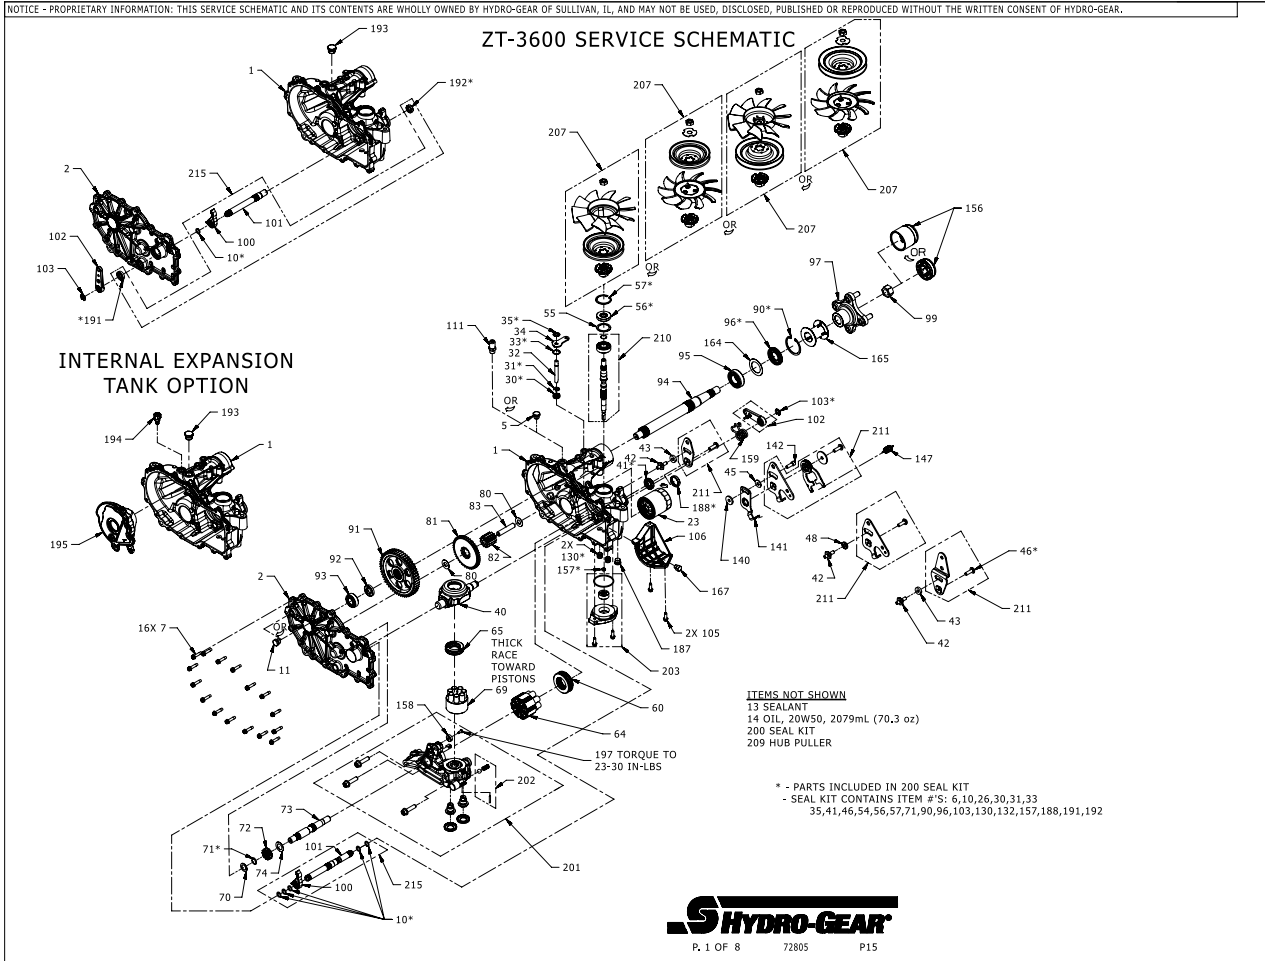

Service Schematic

ZX-KHEE-3K5A-15LX

Service Schematic

#	PART #	DESCRIPTION	QTY	Note
1		PLEASE CONTACT YOUR DISTRIBUTION TO ORDER COMPLETE REPLACEMENT UNIT.		
2		PLEASE CONTACT YOUR DISTRIBUTION TO ORDER COMPLETE REPLACEMENT UNIT.		
7	53246	SCREW 1/4-20 X 1.125 HEX WASHER	16	
10	51804	O-RING -111 .103 X .424	5	
11	54730	PLUG, EXTERNAL, HEX	1	
13	50928	SEALANT TUBE	1	
14		OIL, 20W50	70.3 oz	
22	51448	PLATE, BYPASS	1	
23	52114	FILTER, OIL	1	
26	52162	SEAL 1.375 X .250 PLUG	2	
27	52137	SCREW 3/8-16 X 1.50 HFH	3	
30	55232	SEAL, LIP .375 X .75 X .25	1	
31	51628	RING RET 37 EXT KLIPRING	1	
32	52136	ROD BYPASS	1	
33	51627	RING RET 75 INT	1	
34	51629	ARM, BYPASS	1	
35	51630	RING RET 37 EXT PUSH	1	
40	51048	TRUNNION, SWASHPLATE	1	
41	51140	SEAL 18 X 32 X 7 LIP	1	
42	50426	STUD 5/16-24X1.5 SHORT	1	
43	52298	WASHER .31 X .80 X.21 PLASTIC	1	
46	51812	SCREW 5/16-24 X 1.00 TWHCS PATCH	1	
50	2003014	SPRING, BLOCK	1	
51	2003017	WASHER .59 X .79 X .04 FLAT	1	
55	50951	WASHER 1.23 X 1.57 X .04	1	
56	55486	SEAL, LIP 17 X 40 X 7 HNBR	1	
57	50329	RING RET 156 INT	1	
60	51462	BEARING 35X62X16 BALL THRUST	1	
64	72794	KIT, 16cc CYLINDER BLOCK ASSEMBLY	1	
65	53502	BEARING 30X52X13 PLASTIC THRUST	1	
69	71971	KIT, BLOCK 12CC	1	
70	44371	WASHER .63 X 1.0 X .05 FLAT	1	
71	44145	RETAINING RING, MOTOR SHAFT	1	
72	52342	GEAR 13T	1	
73	52150	SHAFT MOTOR	1	
74	51069	WASHER .71 X 1.16 X .04 FLAT	1	
80	50132	WASHER .51 X 1.10 X .03 FLAT	2	
81	54813	GEAR, 46T STEEL	1	
82	52586	GEAR, 11T STEEL	1	
83	55710	JACK SHAFT (PIN)	1	
90	50859	RING, RETAINING 206 INTERNAL	1	
91	54491	GEAR 54T FORGED	1	
92	53336	SPACER, .75 X 1.32 X .257	1	
93	72749	KIT, BEARING	1	
94	53527	SHAFT AXLE	1	

Service Schematic