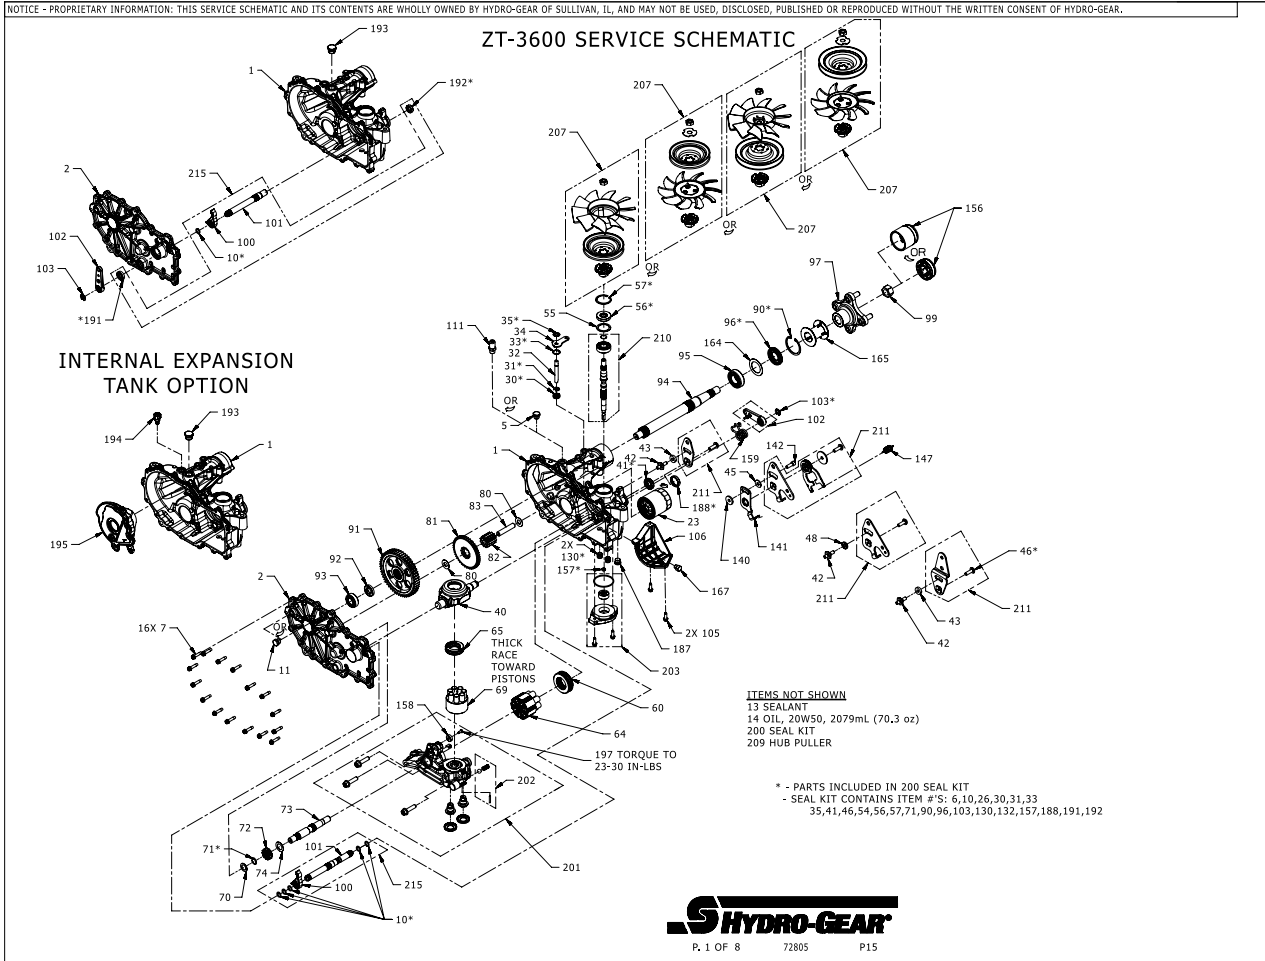

Service Schematic

ZX-KHEE-3K5A-13LX

Service Schematic

#	PART #	DESCRIPTION	QTY	Note
1		PLEASE CONTACT YOUR DISTRIBUTION TO ORDER COMPLETE REPLACEMENT UNIT.		
2		PLEASE CONTACT YOUR DISTRIBUTION TO ORDER COMPLETE REPLACEMENT UNIT.		
7	53246	SCREW 1/4-20 X 1.125 HEX WASHER	16	
10	51804	O-RING -111 .103 X .424	5	
11	54730	PLUG, EXTERNAL, HEX	1	
13	50928	SEALANT TUBE	1	
14		OIL, 20W50	70.3 oz	
22	51448	PLATE, BYPASS	1	
23	52114	FILTER, OIL	1	
26	52162	SEAL 1.375 X .250 PLUG	2	
27	52137	SCREW 3/8-16 X 1.50 HFH	3	
30	55232	SEAL, LIP .375 X .75 X .25	1	
31	51628	RING RET 37 EXT KLIPRING	1	
32	52136	ROD BYPASS	1	
33	51627	RING RET 75 INT	1	
34	51629	ARM, BYPASS	1	
35	51630	RING RET 37 EXT PUSH	1	
40	51048	TRUNNION, SWASHPLATE	1	
41	51140	SEAL 18 X 32 X 7 LIP	1	
42	50426	STUD 5/16-24X1.5 SHORT	1	
43	52298	WASHER .31 X .80 X.21 PLASTIC	1	
46	51812	SCREW 5/16-24 X 1.00 TWHCS PATCH	1	
50	2003014	SPRING, BLOCK	1	
51	2003017	WASHER .59 X .79 X .04 FLAT	1	
55	50951	WASHER 1.23 X 1.57 X .04	1	
56	55486	SEAL, LIP 17 X 40 X 7 HNBR	1	
57	50329	RING RET 156 INT	1	
60	51462	BEARING 35X62X16 BALL THRUST	1	
64	72794	KIT, 16cc CYLINDER BLOCK ASSEMBLY	1	
65	53502	BEARING 30X52X13 PLASTIC THRUST	1	
69	71971	KIT, BLOCK 12CC	1	
70	44371	WASHER .63 X 1.0 X .05 FLAT	1	
71	44145	RETAINING RING, MOTOR SHAFT	1	
72	52342	GEAR 13T	1	
73	52150	SHAFT MOTOR	1	
74	51069	WASHER .71 X 1.16 X .04 FLAT	1	
80	50132	WASHER .51 X 1.10 X .03 FLAT	2	
81	54813	GEAR, 46T STEEL	1	
82	52586	GEAR, 11T STEEL	1	
83	55710	JACK SHAFT (PIN)	1	
90	50859	RING, RETAINING 206 INTERNAL	1	
91	54491	GEAR 54T FORGED	1	
92	53336	SPACER, .75 X 1.32 X .257	1	
93	72749	KIT, BEARING	1	
94	53527	SHAFT AXLE	1	

Service Schematic