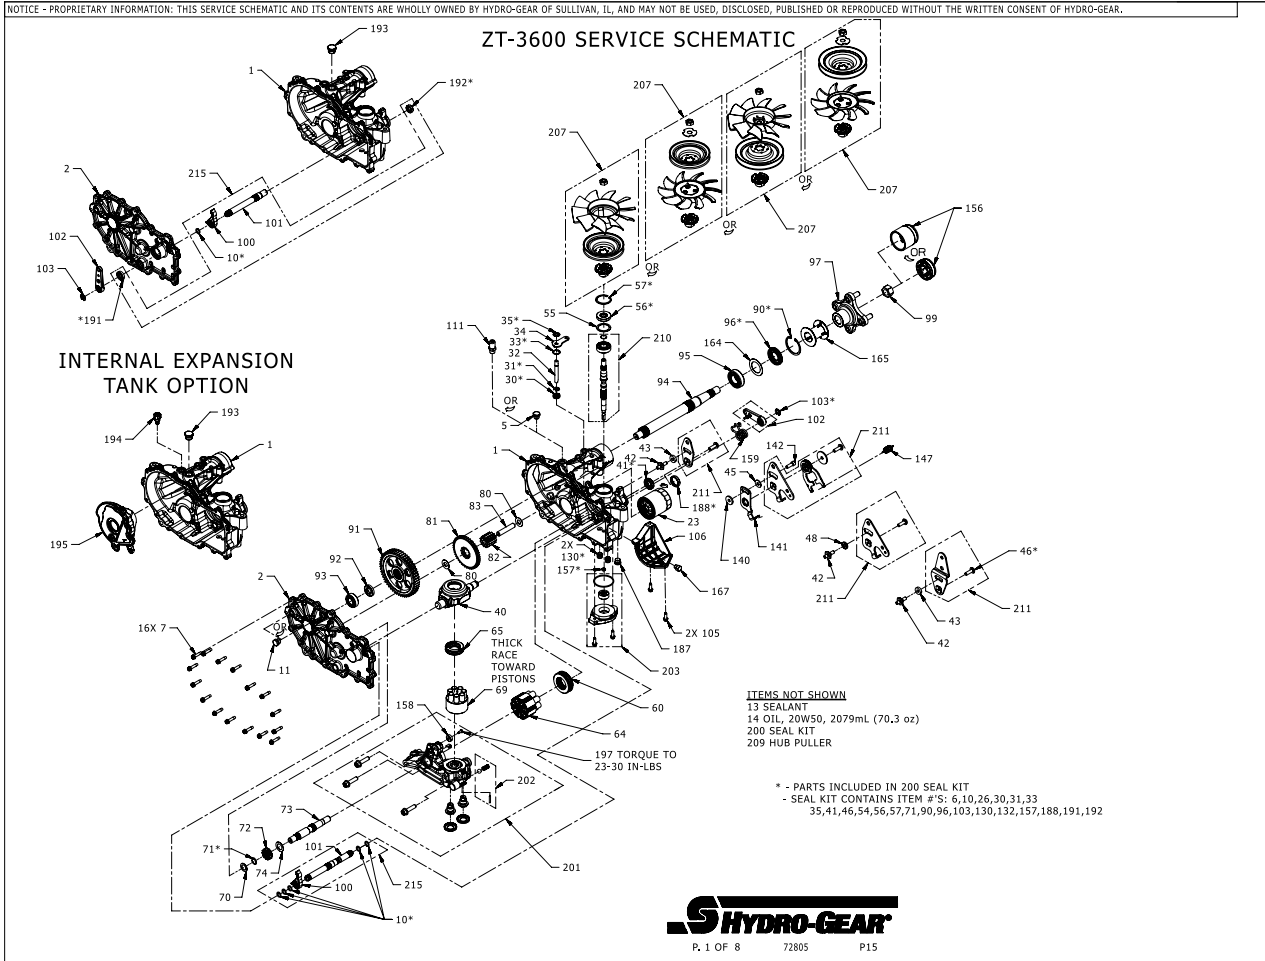

Service Schematic

Service Schematic

#	PART #	DESCRIPTION	QTY	Note
1	73246	KIT, HSG, MAIN, RH GHRG	1	
2	73256	KIT, COVER, SIDE, LH, CNTL	1	
5	54730	PLUG, EXTERNAL, HEX	1	
7	53246	SCREW 1/4-20 X 1.125 HEX WASHER	16	
10	51804	O-RING -111 .103 X .424	1	
11	54730	PLUG, EXTERNAL, HEX	1	
13	50928	SEALANT TUBE	1	
14		OIL, 20W50	71.9 oz	
22	51448	PLATE, BYPASS	1	
23	52114	FILTER, OIL	1	
26	52162	SEAL 1.375 X .250 PLUG	2	
27	52137	SCREW 3/8-16 X 1.50 HFH	3	
30	55232	SEAL, LIP .375 X .75 X .25	1	
31	51628	RING RET 37 EXT KLIPRING	1	
32	52136	ROD BYPASS	1	
33	51627	RING RET 75 INT	1	
34	51910	ARM, BYPASS	1	
35	51630	RING RET 37 EXT PUSH	1	
40	51048	TRUNNION, SWASHPLATE	1	
41	51140	SEAL 18 X 32 X 7 LIP	1	
45	44130	WASHER .34 X .88 X .06	1	
46	51812	SCREW 5/16-24 X 1.00 TWHCS PATCH	1	
50	2003014	SPRING, BLOCK	1	
51	2003017	WASHER .59 X .79 X .04 FLAT	1	
55	50951	WASHER 1.23 X 1.57 X .04	1	
56	55486	SEAL, LIP 17 X 40 X 7 HNBR	1	
57	50329	RING RET 156 INT	1	
60	51462	BEARING 35X62X16 BALL THRUST	1	
64	72794	KIT, 16cc CYLINDER BLOCK ASSEMBLY	1	
65	53502	BEARING 30X52X13 PLASTIC THRUST	1	
69	71971	KIT, BLOCK 12CC	1	
70	44371	WASHER .63 X 1.0 X .05 FLAT	1	
71	44145	RETAINING RING, MOTOR SHAFT	1	
72	52342	GEAR 13T	1	
73	52150	SHAFT MOTOR	1	
74	51069	WASHER .71 X 1.16 X .04 FLAT	1	
80	50132	WASHER .51 X 1.10 X .03 FLAT	2	
81	54813	GEAR, 46T STEEL	1	
82	52586	GEAR, 11T STEEL	1	
83	55710	JACK SHAFT (PIN)	1	
90	50859	RING, RETAINING 206 INTERNAL	1	
91	54491	GEAR 54T FORGED	1	
92	53336	SPACER, .75 X 1.32 X .257	1	
93	72749	KIT, BEARING	1	
94	53528	SHAFT AXLE	1	
95	53656	BEARING 25.4X52X15 BALL 6205R-1	1