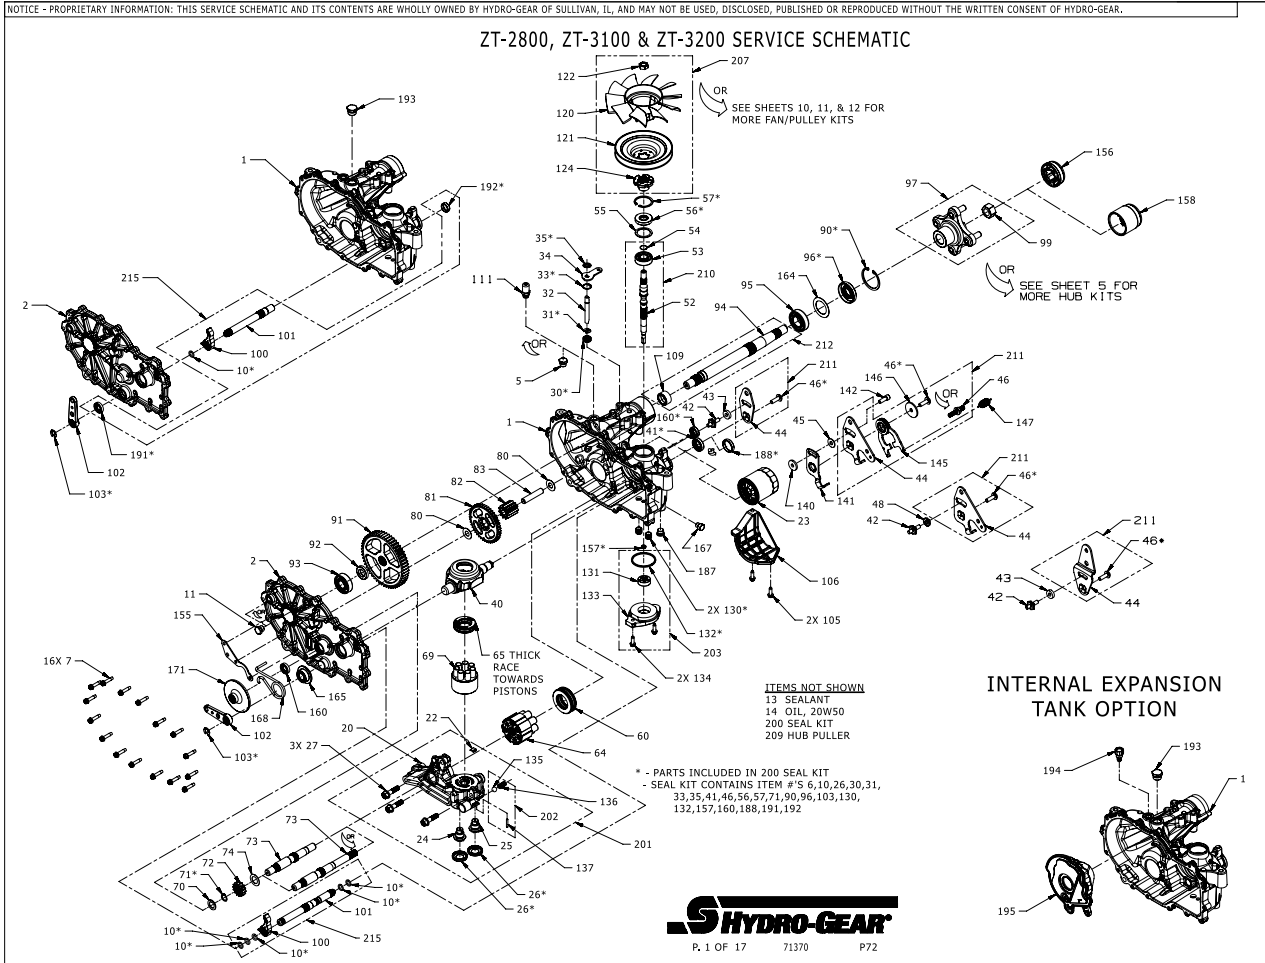

Service Schematic

Service Schematic

#	PART #	DESCRIPTION	QTY	Note
1	73073	KIT, HOUSING, MAIN, LH, CHRГ, CNTL	1	
2	73106	KIT, SIDE COVER, LH	1	
7	53246	SCREW 1/4-20 X 1.125 HEX WASHER	16	
10	51804	O-RING -111 .103 X .424	1	
11	54730	PLUG, EXTERNAL, HEX	1	
13	50928	SEALANT TUBE	1	
14		OIL, 20W50	71.9 oz	
22	51448	PLATE, BYPASS	1	
23	52114	FILTER, OIL	1	
26	52162	SEAL 1.375 X .250 PLUG	2	
27	52137	SCREW 3/8-16 X 1.50 HFH	3	
30	55232	SEAL, LIP .375 X .75 X .25	1	
31	51628	RING RET 37 EXT KLIPRING	1	
32	52136	ROD BYPASS	1	
33	51627	RING RET 75 INT	1	
34	51910	ARM, BYPASS	1	
35	51630	RING RET 37 EXT PUSH	1	
40	51048	TRUNNION, SWASHPLATE	1	
41	51140	SEAL 18 X 32 X 7 LIP	1	
42	50426	STUD 5/16-24X1.5 SHORT	1	
43	52298	WASHER .31 X .80 X.21 PLASTIC	1	
46	51812	SCREW 5/16-24 X 1.00 TWHCS PATCH	1	
55	50951	WASHER 1.23 X 1.57 X .04	1	
56	55486	SEAL, LIP 17 X 40 X 7 HNBR	1	
57	50329	RING RET 156 INT	1	
60	51462	BEARING 35X62X16 BALL THRUST	1	
64	72882	ASSY, CYLINDER BLOCK, 16cc	1	
65	50551	BEARING 30X52X13 BALL THRUST	1	
69	70723	ASSY, BLOCK 7 PISTON	1	
70	44371	WASHER .63 X 1.0 X .05 FLAT	1	
71	44145	RETAINING RING, MOTOR SHAFT	1	
72	52109	GEAR, 14T	1	
73	52150	SHAFT MOTOR	1	
74	51069	WASHER .71 X 1.16 X .04 FLAT	1	
80	50132	WASHER .51 X 1.10 X .03 FLAT	2	
81	52110	GEAR, 45T	1	
82	52583	GEAR, 11T	1	
83	55710	JACK SHAFT (PIN)	1	
90	50859	RING, RETAINING 206 INTERNAL	1	
91	52108	GEAR, 54T	1	
92	53336	SPACER, .75 X 1.32 X .257	1	
93	72749	KIT, BEARING	1	
95	53656	BEARING 25.4X52X15 BALL 6205R-1	1	
96	53699	SEAL 1.0 X 2.06 X .38 LIP TC4	1	
97	71405	KIT, HUB, 4 BOLT	1	
99	53768	NUT 3/4-16 HEX LOCK	1	

PART NOTES:

[1] - contains items 44,46