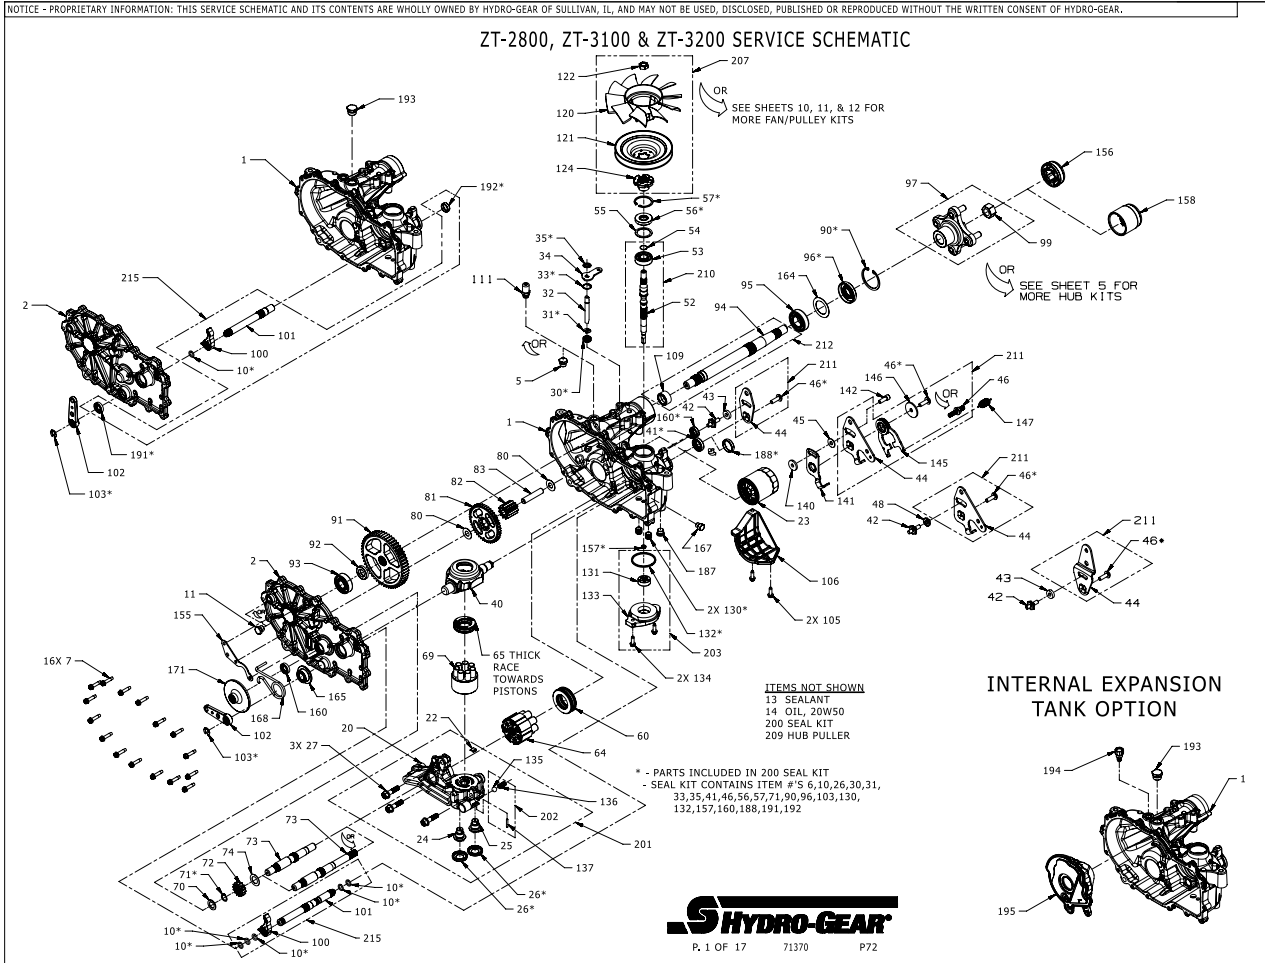

## Service Schematic

#	PART #	DESCRIPTION	QTY	Note
1	73071	KIT, HOUSING, MAIN, RH, CNTL	1	
2	73095	KIT, SIDE COVER, RH	1	
7	53246	SCREW 1/4-20 X 1.125 HEX WASHER	16	
10	51804	O-RING -111 .103 X .424	1	
11	54730	PLUG, EXTERNAL, HEX	1	
13	50928	SEALANT TUBE	1	
14		OIL, 20W50	71.9oz	
22	51448	PLATE, BYPASS	1	
23	52114	FILTER, OIL	1	
26	52162	SEAL 1.375 X .250 PLUG	2	
27	52137	SCREW 3/8-16 X 1.50 HFH	3	
30	55232	SEAL, LIP .375 X .75 X .25	1	
31	51628	RING RET 37 EXT KLIPRING	1	
32	52136	ROD BYPASS	1	
33	51627	RING RET 75 INT	1	
34	51910	ARM, BYPASS	1	
35	51630	RING RET 37 EXT PUSH	1	
40	51048	TRUNNION, SWASHPLATE	1	
41	51140	SEAL 18 X 32 X 7 LIP	1	
45	44130	WASHER .34 X .88 X .06	1	
46	51812	SCREW 5/16-24 X 1.00 TWHCS PATCH	1	
55	50951	WASHER 1.23 X 1.57 X .04	1	
56	55486	SEAL, LIP 17 X 40 X 7 HNBR	1	
57	50329	RING RET 156 INT	1	
60	51462	BEARING 35X62X16 BALL THRUST	1	
64	72882	ASS'Y, CYLINDER BLOCK, 16cc	1	
65	50551	BEARING 30X52X13 BALL THRUST	1	
69	70723	ASSY, BLOCK 7 PISTON	1	
70	44371	WASHER .63 X 1.0 X .05 FLAT	1	
71	44145	RETAINING RING, MOTOR SHAFT	1	
72	52109	GEAR, 14T	1	
73	52150	SHAFT MOTOR	1	
74	51069	WASHER .71 X 1.16 X .04 FLAT	1	
80	50132	WASHER .51 X 1.10 X .03 FLAT	2	
81	52110	GEAR, 45T	1	
82	52583	GEAR, 11T	1	
83	55710	JACK SHAFT (PIN)	1	
90	50859	RING, RETAINING 206 INTERNAL	1	
91	52108	GEAR, 54T	1	
92	53336	SPACER, .75 X 1.32 X .257	1	
93	72749	KIT, BEARING	1	
95	53656	BEARING 25.4X52X15 BALL 6205R-1	1	
96	53699	SEAL 1.0 X 2.06 X .38 LIP TC4	1	
97	71446	KIT, HUB 4 BOLT	1	
99	53768	NUT 3/4-16 HEX LOCK	1	
100	52766	PAWL, BRAKE	1	

**PART NOTES:**

- [1] - CONTAIN ITEMS 44, 46,145,146
- [2] - CONTAIN ITEMS 10,100,101 191,192