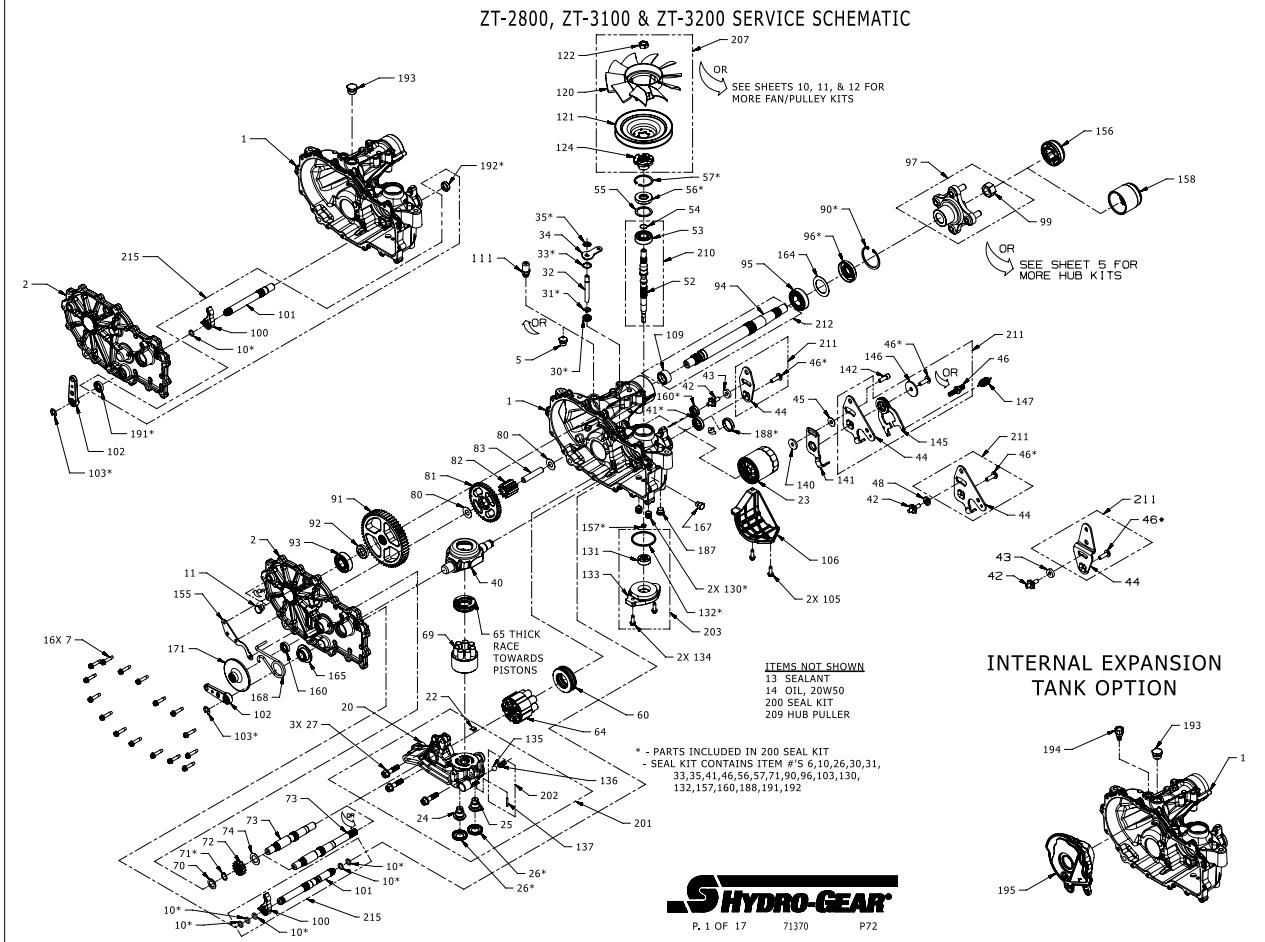

Service Schematic

Service Schematic

#	PART #	DESCRIPTION	QTY	Note
1	73071	KIT, HOUSING, MAIN, RH, CNTL	1	
2	73095	KIT, SIDE COVER, RH	1	
7	53246	SCREW 1/4-20 X 1.125 HEX WASHER	16	
10	51804	O-RING -111 .103 X .424	1	
11	54730	PLUG, EXTERNAL, HEX	1	
13	50928	SEALANT TUBE	1	
14		OIL, 20W50	71.9oz	
22	51448	PLATE, BYPASS	1	
23	52114	FILTER, OIL	1	
26	52162	SEAL 1.375 X .250 PLUG	2	
27	52137	SCREW 3/8-16 X 1.50 HFH	3	
30	55232	SEAL, LIP .375 X .75 X .25	1	
31	51628	RING RET 37 EXT KLIPRING	1	
32	52136	ROD BYPASS	1	
33	51627	RING RET 75 INT	1	
34	51629	ARM, BYPASS	1	
35	51630	RING RET 37 EXT PUSH	1	
40	51048	TRUNNION, SWASHPLATE	1	
41	51140	SEAL 18 X 32 X 7 LIP	1	
45	44130	WASHER .34 X .88 X .06	1	
46	51812	SCREW 5/16-24 X 1.00 TWHCS PATCH	1	
55	50951	WASHER 1.23 X 1.57 X .04	1	
56	55486	SEAL, LIP 17 X 40 X 7 HNBR	1	
57	50329	RING RET 156 INT	1	
60	51462	BEARING 35X62X16 BALL THRUST	1	
64	72882	ASS'Y, CYLINDER BLOCK, 16cc	1	
65	50551	BEARING 30X52X13 BALL THRUST	1	
69	70723	ASSY, BLOCK 7 PISTON	1	
70	44371	WASHER .63 X 1.0 X .05 FLAT	1	
71	44145	RETAINING RING, MOTOR SHAFT	1	
72	52109	GEAR, 14T	1	
73	52150	SHAFT MOTOR	1	
74	51069	WASHER .71 X 1.16 X .04 FLAT	1	
80	50132	WASHER .51 X 1.10 X .03 FLAT	2	
81	52110	GEAR, 45T	1	
82	52583	GEAR, 11T	1	
83	55710	JACK SHAFT (PIN)	1	
90	50859	RING, RETAINING 206 INTERNAL	1	
91	52108	GEAR, 54T	1	
92	53336	SPACER, .75 X 1.32 X .257	1	
93	72749	KIT, BEARING	1	
95	53656	BEARING 25.4X52X15 BALL 6205R-1	1	
96	53699	SEAL 1.0 X 2.06 X .38 LIP TC4	1	
97	71446	KIT, HUB 4 BOLT	1	
99	53768	NUT 3/4-16 HEX LOCK	1	
100	52766	PAWL, BRAKE	1