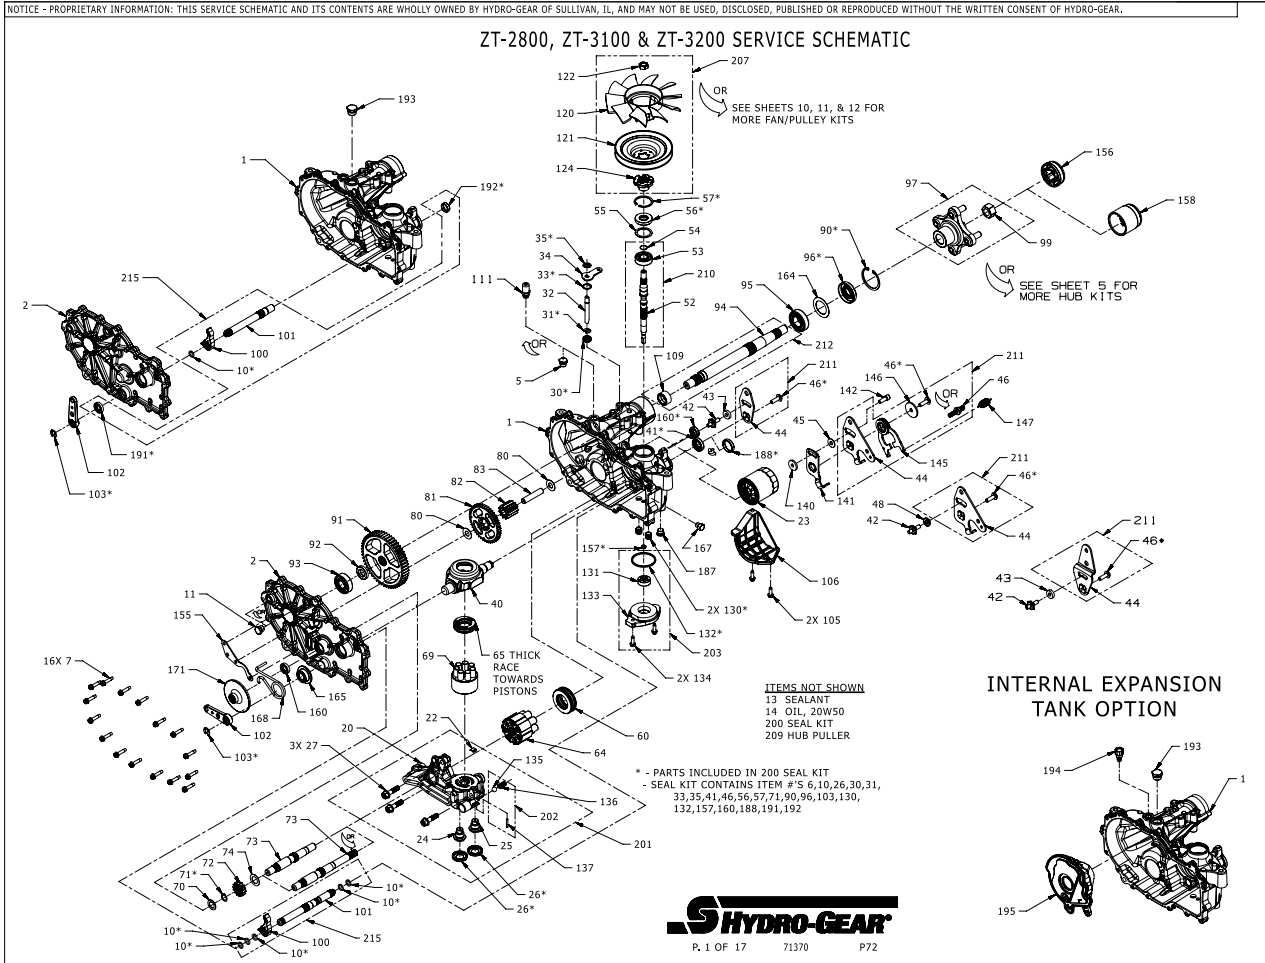

ZK-GCEE-WCLB-1TLX

Service Schematic

Service Schematic

#	PART #	DESCRIPTION	QTY	Note
1	73069	KIT, HOUSING, MAIN, RH, CHRGR, CNTL	1	
2	73095	KIT, SIDE COVER, RH	1	
7	53246	SCREW 1/4-20 X 1.125 HEX WASHER	16	
10	51804	O-RING -111 .103 X .424	1	
11	54730	PLUG, EXTERNAL, HEX	1	
13	50928	SEALANT TUBE	1	
14		OIL, 20W50	71.9oz	
22	51448	PLATE, BYPASS	1	
23	52114	FILTER, OIL	1	
26	52162	SEAL 1.375 X .250 PLUG	2	
27	52137	SCREW 3/8-16 X 1.50 HFH	3	
30	55232	SEAL, LIP .375 X .75 X .25	1	
31	51628	RING RET 37 EXT KLIPRING	1	
32	52136	ROD BYPASS	1	
33	51627	RING RET 75 INT	1	
34	51629	ARM, BYPASS	1	
35	51630	RING RET 37 EXT PUSH	1	
40	51048	TRUNNION, SWASHPLATE	1	
41	51140	SEAL 18 X 32 X 7 LIP	1	
45	44130	WASHER .34 X .88 X .06	1	
46	51812	SCREW 5/16-24 X 1.00 TWHCS PATCH	1	
55	50951	WASHER 1.23 X 1.57 X .04	1	
56	55486	SEAL, LIP 17 X 40 X 7 HNBR	1	
57	50329	RING RET 156 INT	1	
60	51462	BEARING 35X62X16 BALL THRUST	1	
64	72882	ASSY, CYLINDER BLOCK, 16cc	1	
65	50551	BEARING 30X52X13 BALL THRUST	1	
69	70723	ASSY, BLOCK 7 PISTON	1	
70	44371	WASHER .63 X 1.0 X .05 FLAT	1	
71	44145	RETAINING RING, MOTOR SHAFT	1	
72	52109	GEAR, 14T	1	
73	52150	SHAFT MOTOR	1	
74	51069	WASHER .71 X 1.16 X .04 FLAT	1	
80	50132	WASHER .51 X 1.10 X .03 FLAT	2	
81	52110	GEAR, 45T	1	
82	52583	GEAR, 11T	1	
83	55710	JACK SHAFT (PIN)	1	
90	50859	RING, RETAINING 206 INTERNAL	1	
91	52108	GEAR, 54T	1	
92	53336	SPACER, .75 X 1.32 X .257	1	
93	72749	KIT, BEARING	1	
95	53656	BEARING 25.4X52X15 BALL 6205R-1	1	
96	53699	SEAL 1.0 X 2.06 X .38 LIP TC4	1	
97	71405	KIT, HUB, 4 BOLT	1	
99	53768	NUT 3/4-16 HEX LOCK	1	
100	52766	PAWL, BRAKE	1	

PART NOTES:

- [1] - CONTAINS ITEMS 135, 136, 137
- [2] - CONTAINS ITEMS 131, 132, 133, 134
- [3] - CONTAINS ITEMS 52, 53, 54
- [4] - CONTAIN ITEMS 44, 46,145,146
- [5] - 10,100,101 191,192