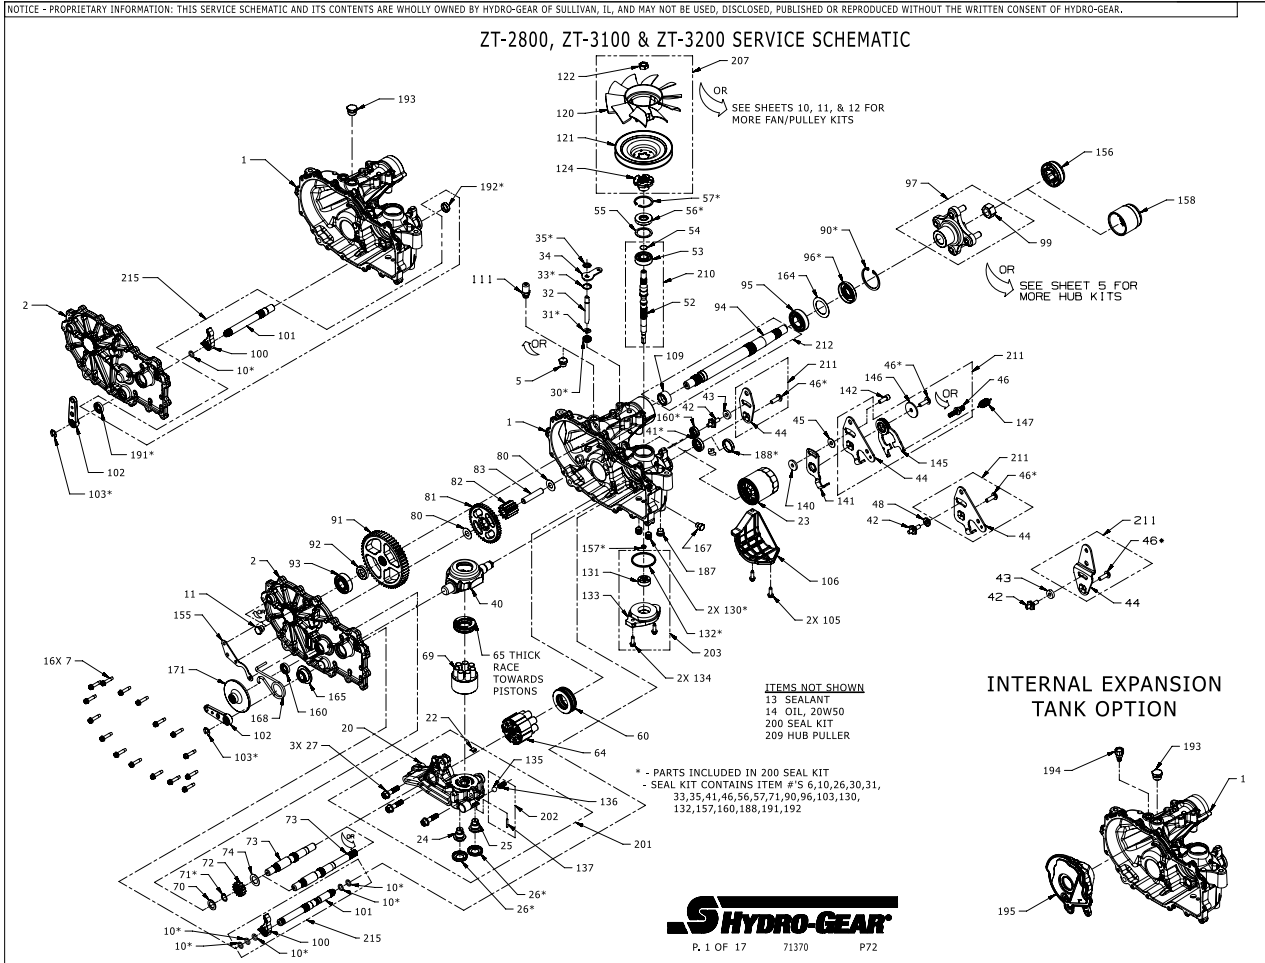

Service Schematic

Service Schematic

#	PART #	DESCRIPTION	QTY	Note
1	73085	KIT, HOUSING, MAIN, LH, CHGR, CNTL	1	
2	73100	KIT, SIDE COVER, LH	1	
5	54730	PLUG, EXTERNAL, HEX	1	
7	53246	SCREW 1/4-20 X 1.125 HEX WASHER	16	
10	51804	O-RING -111 .103 X .424	1	
11	54730	PLUG, EXTERNAL, HEX	1	
13	50928	SEALANT TUBE	1	
14		OIL, 20W50	71.9oz	
22	51448	PLATE, BYPASS	1	
23	52114	FILTER, OIL	1	
26	52162	SEAL 1.375 X .250 PLUG	2	
27	52137	SCREW 3/8-16 X 1.50 HFH	3	
30	55232	SEAL, LIP .375 X .75 X .25	1	
31	51628	RING RET 37 EXT KLIPRING	1	
32	52136	ROD BYPASS	1	
33	51627	RING RET 75 INT	1	
34	51629	ARM, BYPASS	1	
35	51630	RING RET 37 EXT PUSH	1	
40	51048	TRUNNION, SWASHPLATE	1	
41	51140	SEAL 18 X 32 X 7 LIP	1	
45	44130	WASHER .34 X .88 X .06	1	
46	51812	SCREW 5/16-24 X 1.00 TWHCS PATCH	1	
55	50951	WASHER 1.23 X 1.57 X .04	1	
56	55486	SEAL, LIP 17 X 40 X 7 HNBR	1	
57	50329	RING RET 156 INT	1	
60	51462	BEARING 35X62X16 BALL THRUST	1	
64	72882	ASSY, CYLINDER BLOCK, 16cc	1	
65	50551	BEARING 30X52X13 BALL THRUST	1	
69	70723	ASSY, BLOCK 7 PISTON	1	
70	44371	WASHER .63 X 1.0 X .05 FLAT	1	
71	44145	RETAINING RING, MOTOR SHAFT	1	
72	52344	GEAR 16T STEEL	1	
73	52150	SHAFT MOTOR	1	
74	51069	WASHER .71 X 1.16 X .04 FLAT	1	
80	50132	WASHER .51 X 1.10 X .03 FLAT	2	
81	52148	GEAR, 43T	1	
82	52586	GEAR, 11T STEEL	1	
83	55710	JACK SHAFT (PIN)	1	
90	50859	RING, RETAINING 206 INTERNAL	1	
91	52108	GEAR, 54T	1	
92	53336	SPACER, .75 X 1.32 X .257	1	
93	72749	KIT, BEARING	1	
95	53656	BEARING 25.4X52X15 BALL 6205R-1	1	
96	53699	SEAL 1.0 X 2.06 X .38 LIP TC4	1	
97	71446	KIT, HUB 4 BOLT	1	
99	53768	NUT 3/4-16 HEX LOCK	1	