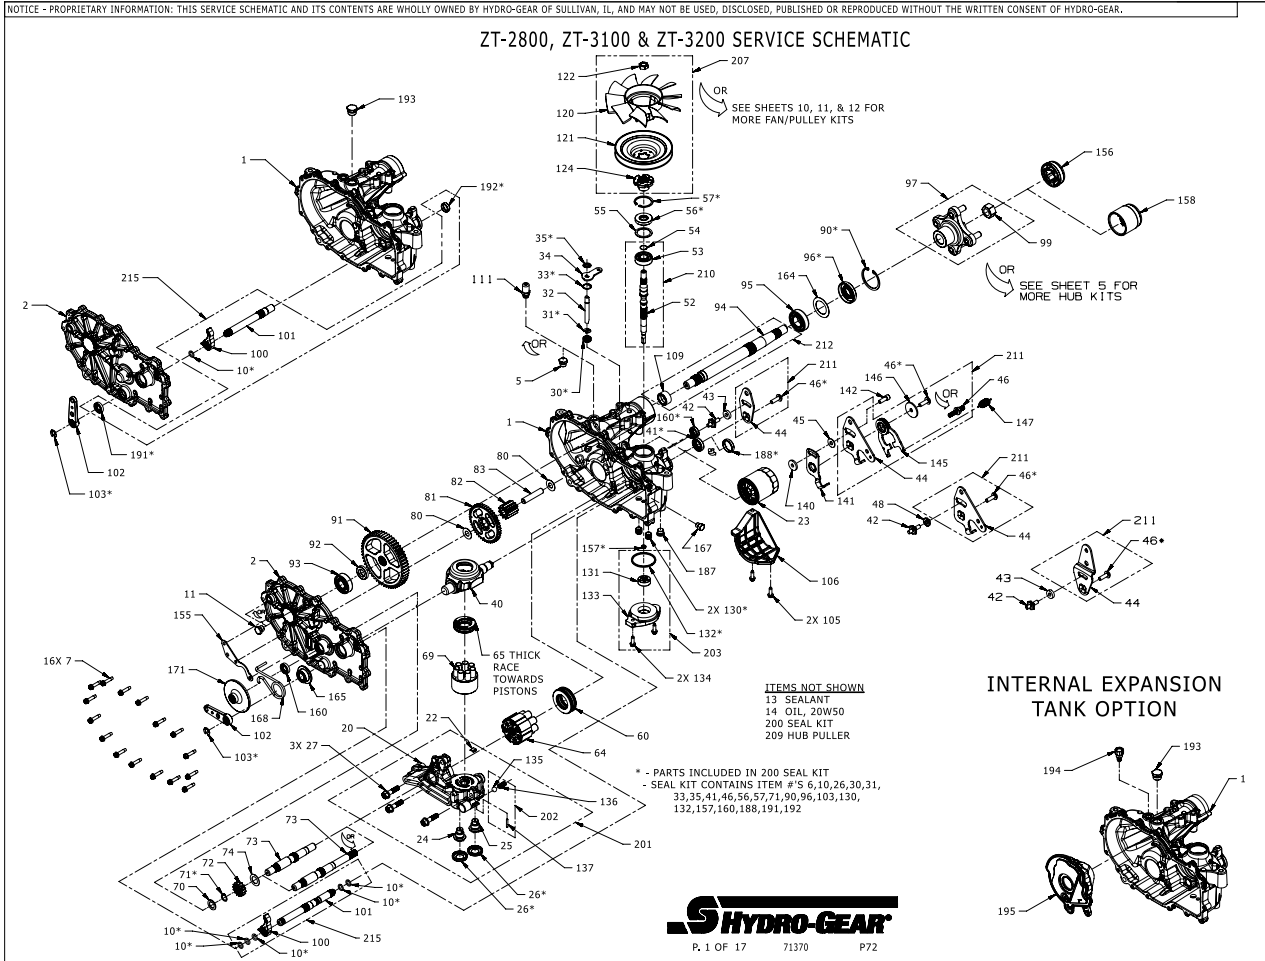

## Service Schematic

#	PART #	DESCRIPTION	QTY	Note
1	73081	KIT, HOUSING, MAIN, RH, CHRGR, CNTL	1	
2	73099	KIT, SIDE COVER, RH	1	
5	54730	PLUG, EXTERNAL, HEX	1	
7	53246	SCREW 1/4-20 X 1.125 HEX WASHER	16	
10	51804	O-RING -111 .103 X .424	1	
11	54730	PLUG, EXTERNAL, HEX	1	
13	50928	SEALANT TUBE	1	
14		OIL, 20W50	71.9 oz	
22	51448	PLATE, BYPASS	1	
23	52114	FILTER, OIL	1	
26	52162	SEAL 1.375 X .250 PLUG	2	
27	52137	SCREW 3/8-16 X 1.50 HFH	3	
30	55232	SEAL, LIP .375 X .75 X .25	1	
31	51628	RING RET 37 EXT KLIPRING	1	
32	52136	ROD BYPASS	1	
33	51627	RING RET 75 INT	1	
34	51629	ARM, BYPASS	1	
35	51630	RING RET 37 EXT PUSH	1	
40	51048	TRUNNION, SWASHPLATE	1	
41	51140	SEAL 18 X 32 X 7 LIP	1	
45	44130	WASHER .34 X .88 X .06	1	
46	51812	SCREW 5/16-24 X 1.00 TWHCS PATCH	1	
55	50951	WASHER 1.23 X 1.57 X .04	1	
56	55486	SEAL, LIP 17 X 40 X 7 HNBR	1	
57	50329	RING RET 156 INT	1	
60	51462	BEARING 35X62X16 BALL THRUST	1	
64	72882	ASSY, CYLINDER BLOCK, 16cc	1	
65	50551	BEARING 30X52X13 BALL THRUST	1	
69	70723	ASSY, BLOCK 7 PISTON	1	
70	44371	WASHER .63 X 1.0 X .05 FLAT	1	
71	44145	RETAINING RING, MOTOR SHAFT	1	
72	52344	GEAR 16T STEEL	1	
73	52150	SHAFT MOTOR	1	
74	51069	WASHER .71 X 1.16 X .04 FLAT	1	
80	50132	WASHER .51 X 1.10 X .03 FLAT	2	
81	52148	GEAR, 43T	1	
82	52583	GEAR, 11T	1	
83	55710	JACK SHAFT (PIN)	1	
90	50859	RING, RETAINING 206 INTERNAL	1	
91	52108	GEAR, 54T	1	
92	53336	SPACER, .75 X 1.32 X .257	1	
93	72749	KIT, BEARING	1	
95	53656	BEARING 25.4X52X15 BALL 6205R-1	1	
96	53699	SEAL 1.0 X 2.06 X .38 LIP TC4	1	
97	71405	KIT, HUB, 4 BOLT	1	
99	53768	NUT 3/4-16 HEX LOCK	1	