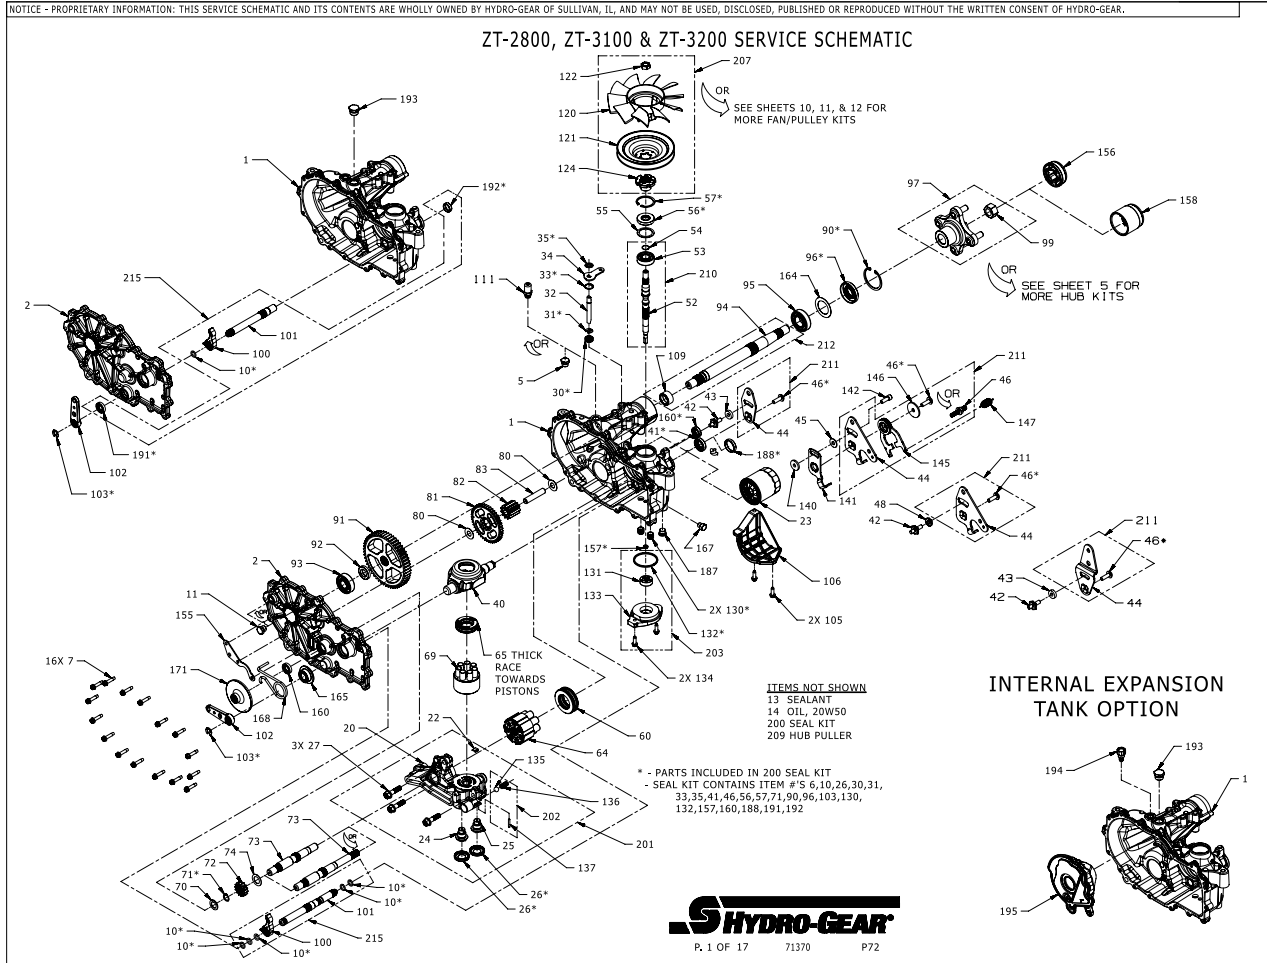

## Service Schematic

#	PART #	DESCRIPTION	QTY	Note
1	73080	KIT, HOUSING, MAIN, RH, CHR	1	
2	73097	KIT, SIDE COVER, RH, CONTROL	1	
5	54730	PLUG, EXTERNAL, HEX	1	
7	53246	SCREW 1/4-20 X 1.125 HEX WASHER	16	
10	51804	O-RING -111 .103 X .424	1	
11	54730	PLUG, EXTERNAL, HEX	1	
13	50928	SEALANT TUBE	1	
14		OIL, 20W50	71.9 oz	
22	51448	PLATE, BYPASS	1	
23	52114	FILTER, OIL	1	
26	52162	SEAL 1.375 X .250 PLUG	2	
27	52137	SCREW 3/8-16 X 1.50 HFH	3	
30	55232	SEAL, LIP .375 X .75 X .25	1	
31	51628	RING RET 37 EXT KLIPRING	1	
32	52136	ROD BYPASS	1	
33	51627	RING RET 75 INT	1	
34	51910	ARM, BYPASS	1	
35	51630	RING RET 37 EXT PUSH	1	
40	51048	TRUNNION, SWASHPLATE	1	
41	51140	SEAL 18 X 32 X 7 LIP	1	
42	50426	STUD 5/16-24X1.5 SHORT	1	
55	50951	WASHER 1.23 X 1.57 X .04	1	
56	55486	SEAL, LIP 17 X 40 X 7 HNBR	1	
57	50329	RING RET 156 INT	1	
60	51462	BEARING 35X62X16 BALL THRUST	1	
64	72882	ASSY, CYLINDER BLOCK, 16cc	1	
65	50551	BEARING 30X52X13 BALL THRUST	1	
69	70723	ASSY, BLOCK 7 PISTON	1	
70	44371	WASHER .63 X 1.0 X .05 FLAT	1	
71	44145	RETAINING RING, MOTOR SHAFT	1	
72	52344	GEAR 16T STEEL	1	
73	52150	SHAFT MOTOR	1	
74	51069	WASHER .71 X 1.16 X .04 FLAT	1	
80	50132	WASHER .51 X 1.10 X .03 FLAT	2	
81	52148	GEAR, 43T	1	
82	52586	GEAR, 11T STEEL	1	
83	55710	JACK SHAFT (PIN)	1	
90	50859	RING, RETAINING 206 INTERNAL	1	
91	52108	GEAR, 54T	1	
92	53336	SPACER, .75 X 1.32 X .257	1	
93	72749	KIT, BEARING	1	
95	53656	BEARING 25.4X52X15 BALL 6205R-1	1	
96	53699	SEAL 1.0 X 2.06 X .38 LIP TC4	1	
97	71446	KIT, HUB 4 BOLT	1	
99	53768	NUT 3/4-16 HEX LOCK	1	
100	52766	PAWL, BRAKE	1	

**PART NOTES:**

- [1] - CONTAINS ITEMS: 135, 136, 137  
 [2] - CONTAINS ITEMS: 131, 132, 133, 134  
 [3] - CONTAINS ITEMS: 52, 53 ,54