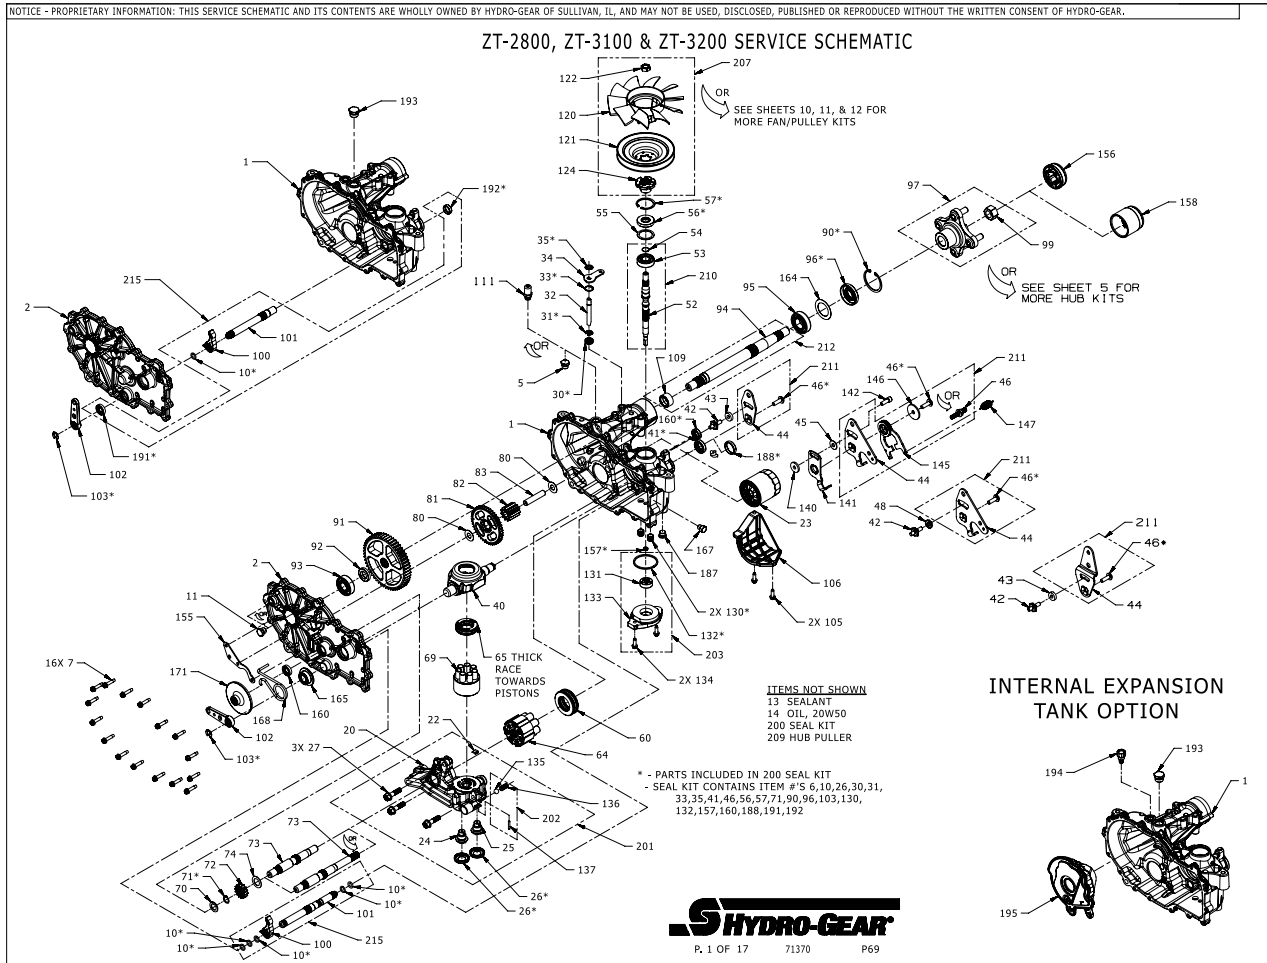

ZJ-GARN-SJ7B-2MX4

Service Schematic

Service Schematic

#	PART #	DESCRIPTION	QTY	Note
1	73290	KIT, HOUSING, MAIN, RH, CHR, CNTL	1	
2	73099	KIT, SIDE COVER, RH	1	
5	54730	PLUG, EXTERNAL, HEX	1	
7	53246	SCREW 1/4-20 X 1.125 HEX WASHER	16	
10	51804	O-RING -111 .103 X .424	1	
11	54730	PLUG, EXTERNAL, HEX	1	
13	50928	SEALANT TUBE	1	
14		OIL, 20W50	71.9 oz	
22	51448	PLATE, BYPASS	1	
23	52114	FILTER, OIL	1	
26	52162	SEAL 1.375 X .250 PLUG	2	
27	52137	SCREW 3/8-16 X 1.50 HFH	3	
30	55232	SEAL, LIP .375 X .75 X .25	1	
31	51628	RING RET 37 EXT KLIPRING	1	
32	52136	ROD BYPASS	1	
33	51627	RING RET 75 INT	1	
34	51910	ARM, BYPASS	1	
35	51630	RING RET 37 EXT PUSH	1	
40	51048	TRUNNION, SWASHPLATE	1	
41	51140	SEAL 18 X 32 X 7 LIP	1	
45	44130	WASHER .34 X .88 X .06	1	
46	51812	SCREW 5/16-24 X 1.00 TWHCS PATCH	1	
55	50951	WASHER 1.23 X 1.57 X .04	1	
56	55486	SEAL, LIP 17 X 40 X 7 HNBR	1	
57	50329	RING RET 156 INT	1	
60	51462	BEARING 35X62X16 BALL THRUST	1	
64	72882	ASSY, CYLINDER BLOCK, 16cc	1	
65	50551	BEARING 30X52X13 BALL THRUST	1	
69	70723	ASSY, BLOCK 7 PISTON	1	
70	44371	WASHER .63 X 1.0 X .05 FLAT	1	
71	44145	RETAINING RING, MOTOR SHAFT	1	
72	52344	GEAR 16T STEEL	1	
73	52150	SHAFT MOTOR	1	
74	51069	WASHER .71 X 1.16 X .04 FLAT	1	
80	50132	WASHER .51 X 1.10 X .03 FLAT	2	
81	52148	GEAR, 43T	1	
82	52586	GEAR, 11T STEEL	1	
83	51083	JACK SHAFT (PIN)	1	
90	50859	RING, RETAINING 206 INTERNAL	1	
91	52108	GEAR, 54T	1	
92	53336	SPACER, .75 X 1.32 X .257	1	
93	72749	KIT, BEARING	1	
95	53656	BEARING 25.4X52X15 BALL 6205R-1	1	
96	53699	SEAL 1.0 X 2.06 X .38 LIP TC4	1	
99	53768	NUT 3/4-16 HEX LOCK	1	
100	52766	PAWL, BRAKE	1	