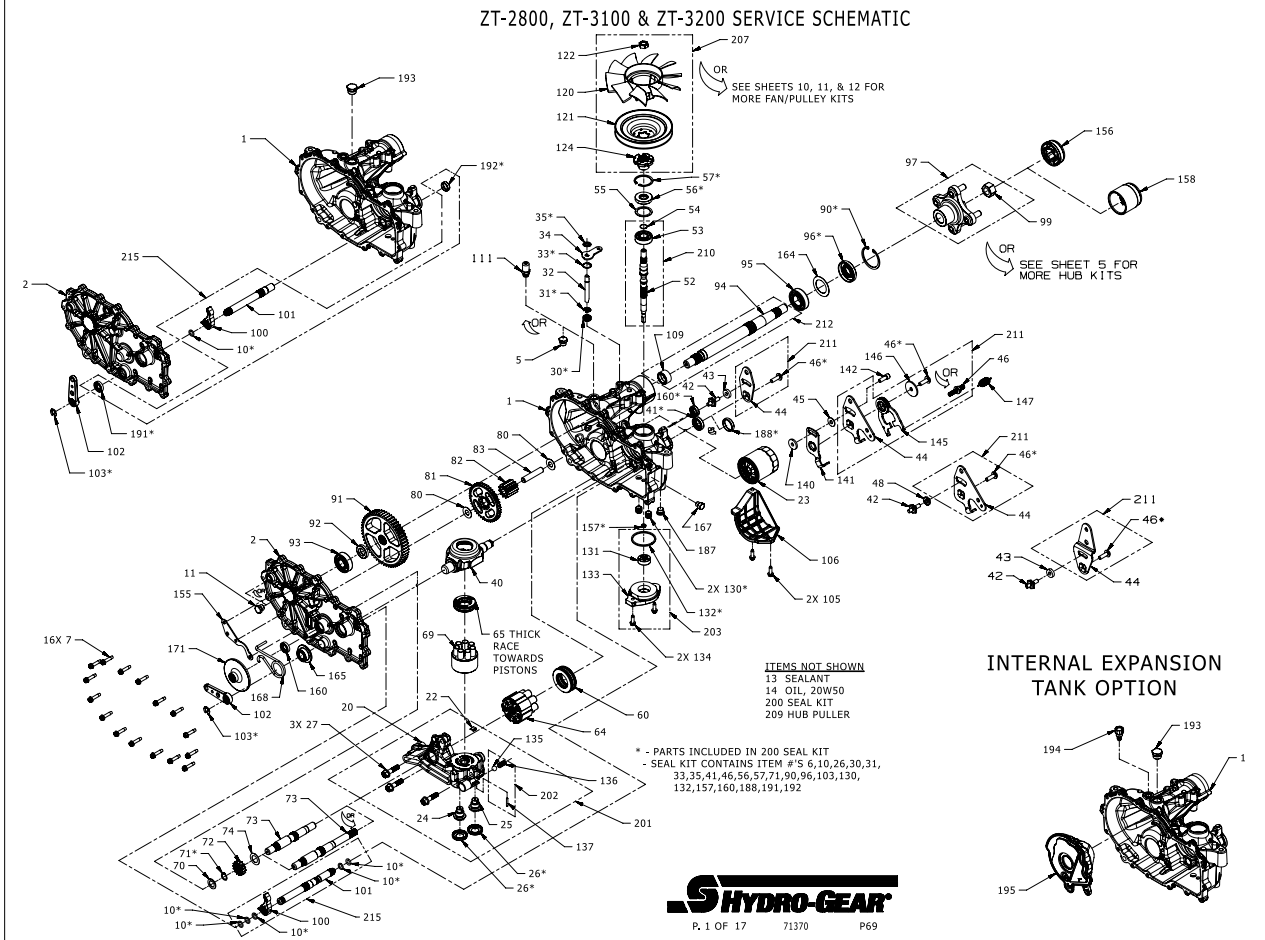

ZH-MPEB-SBEC-3MTX

Service Schematic

Service Schematic

#	PART #	DESCRIPTION	QTY	Note
1	73075	KIT, HOUSING, MAIN, LH, CNTL	1	
2	73096	KIT, SIDE COVER, LH	1	
7	53246	SCREW 1/4-20 X 1.125 HEX WASHER	16	
10	51804	O-RING -111 .103 X .424	1	
11	54730	PLUG, EXTERNAL, HEX	1	
13	50928	SEALANT TUBE	1	
14		OIL, 20W50	71.9oz	
22	51448	PLATE, BYPASS	1	
23	52114	FILTER, OIL	1	
26	52162	SEAL 1.375 X .250 PLUG	2	
27	52137	SCREW 3/8-16 X 1.50 HFH	3	
30	55232	SEAL, LIP .375 X .75 X .25	1	
31	51628	RING RET 37 EXT KLIPRING	1	
32	52136	ROD BYPASS	1	
33	51627	RING RET 75 INT	1	
34	52370	ARM, BYPASS	1	
35	51630	RING RET 37 EXT PUSH	1	
40	51048	TRUNNION, SWASHPLATE	1	
41	51140	SEAL 18 X 32 X 7 LIP	1	
45	44130	WASHER .34 X .88 X .06	1	
46	51812	SCREW 5/16-24 X 1.00 TWHCS PATCH	1	
55	50951	WASHER 1.23 X 1.57 X .04	1	
56	55486	SEAL, LIP 17 X 40 X 7 HNBR	1	
57	50329	RING RET 156 INT	1	
60	51462	BEARING 35X62X16 BALL THRUST	1	
64	72882	ASS'Y, CYLINDER BLOCK, 16cc	1	
65	50551	BEARING 30X52X13 BALL THRUST	1	
69	70723	ASSY, BLOCK 7 PISTON	1	
70	44371	WASHER .63 X 1.0 X .05 FLAT	1	
71	44145	RETAINING RING, MOTOR SHAFT	1	
72	52149	GEAR, 16T	1	
73	52150	SHAFT MOTOR	1	
74	51069	WASHER .71 X 1.16 X .04 FLAT	1	
80	50132	WASHER .51 X 1.10 X .03 FLAT	2	
81	52148	GEAR, 43T	1	
82	52583	GEAR, 11T	1	
83	51083	JACK SHAFT (PIN)	1	
90	50859	RING, RETAINING 206 INTERNAL	1	
91	52108	GEAR, 54T	1	
92	53336	SPACER, .75 X 1.32 X .257	1	
93	72749	KIT, BEARING	1	
95	53656	BEARING 25.4X52X15 BALL 6205R-1	1	
96	53699	SEAL 1.0 X 2.06 X .38 LIP TC4	1	
97	71446	KIT, HUB 4 BOLT	1	
99	53768	NUT 3/4-16 HEX LOCK	1	
100	52766	PAWL, BRAKE	1