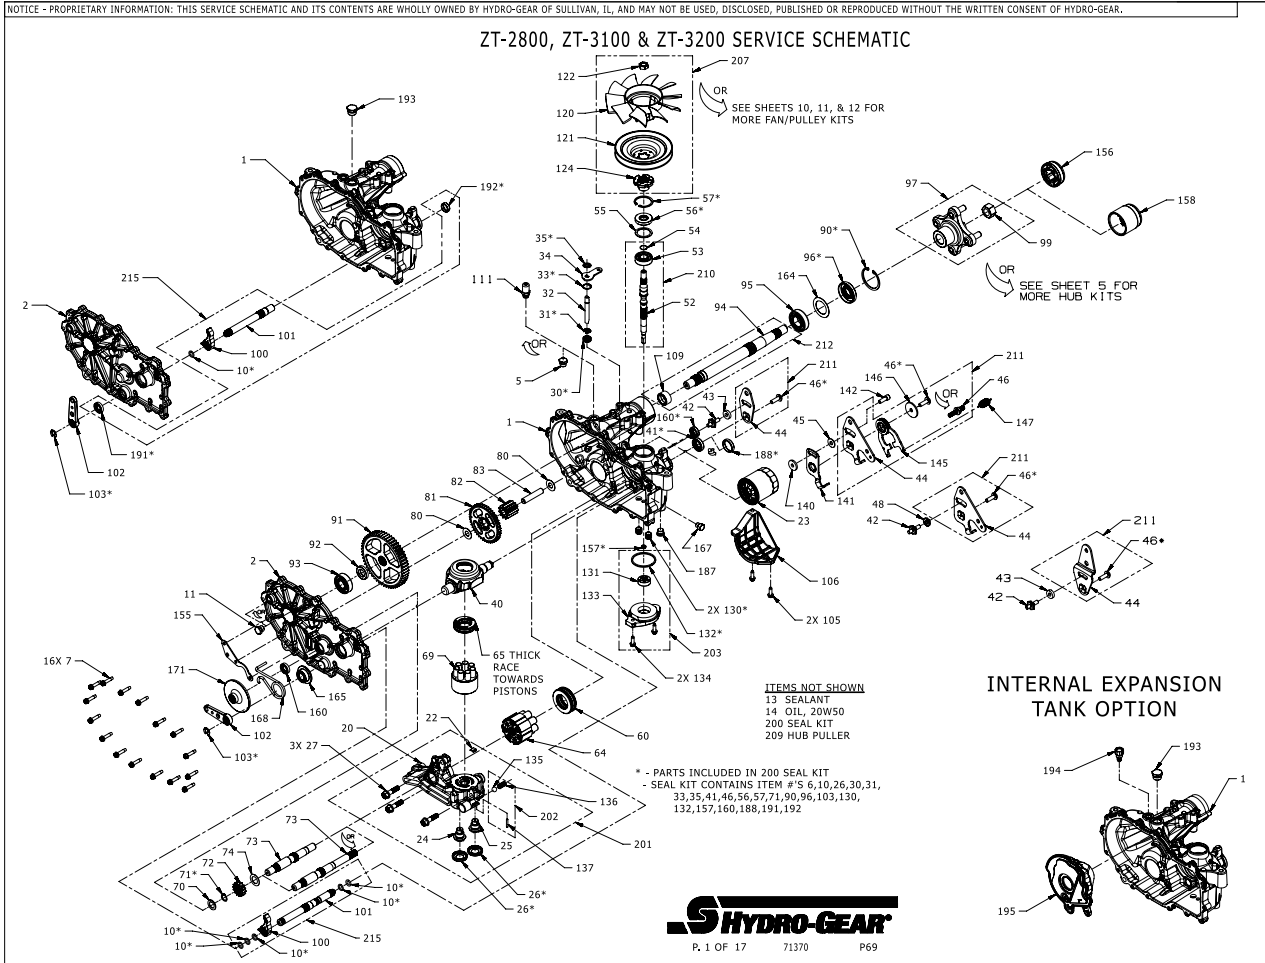

ZH-MPEB-SBEC-3MLX

Service Schematic

Service Schematic

#	PART #	DESCRIPTION	QTY	Note
1	73075	KIT, HOUSING, MAIN, LH, CNTL	1	
2	73096	KIT, SIDE COVER, LH	1	
7	53246	SCREW 1/4-20 X 1.125 HEX WASHER	16	
10	51804	O-RING -111 .103 X .424	1	
11	54730	PLUG, EXTERNAL, HEX	1	
13	50928	SEALANT TUBE	1	
14		OIL, 20W50	71.9oz	
22	51448	PLATE, BYPASS	1	
23	52114	FILTER, OIL	1	
26	52162	SEAL 1.375 X .250 PLUG	2	
27	52137	SCREW 3/8-16 X 1.50 HFH	3	
30	55232	SEAL, LIP .375 X .75 X .25	1	
31	51628	RING RET 37 EXT KLIPRING	1	
32	52136	ROD BYPASS	1	
33	51627	RING RET 75 INT	1	
34	52370	ARM, BYPASS	1	
35	51630	RING RET 37 EXT PUSH	1	
40	51048	TRUNNION, SWASHPLATE	1	
41	51140	SEAL 18 X 32 X 7 LIP	1	
45	44130	WASHER .34 X .88 X .06	1	
46	51812	SCREW 5/16-24 X 1.00 TWHCS PATCH	1	
55	50951	WASHER 1.23 X 1.57 X .04	1	
56	55486	SEAL, LIP 17 X 40 X 7 HNBR	1	
57	50329	RING RET 156 INT	1	
60	51462	BEARING 35X62X16 BALL THRUST	1	
64	72882	ASS'Y, CYLINDER BLOCK, 16cc	1	
65	50551	BEARING 30X52X13 BALL THRUST	1	
69	70723	ASSY, BLOCK 7 PISTON	1	
70	44371	WASHER .63 X 1.0 X .05 FLAT	1	
71	44145	RETAINING RING, MOTOR SHAFT	1	
72	52149	GEAR, 16T	1	
73	52150	SHAFT MOTOR	1	
74	51069	WASHER .71 X 1.16 X .04 FLAT	1	
80	50132	WASHER .51 X 1.10 X .03 FLAT	2	
81	52148	GEAR, 43T	1	
82	52583	GEAR, 11T	1	
83	51083	JACK SHAFT (PIN)	1	
90	50859	RING, RETAINING 206 INTERNAL	1	
91	52108	GEAR, 54T	1	
92	53336	SPACER, .75 X 1.32 X .257	1	
93	72749	KIT, BEARING	1	
95	53656	BEARING 25.4X52X15 BALL 6205R-1	1	
96	53699	SEAL 1.0 X 2.06 X .38 LIP TC4	1	
97	71446	KIT, HUB 4 BOLT	1	
99	53768	NUT 3/4-16 HEX LOCK	1	
100	52766	PAWL, BRAKE	1	