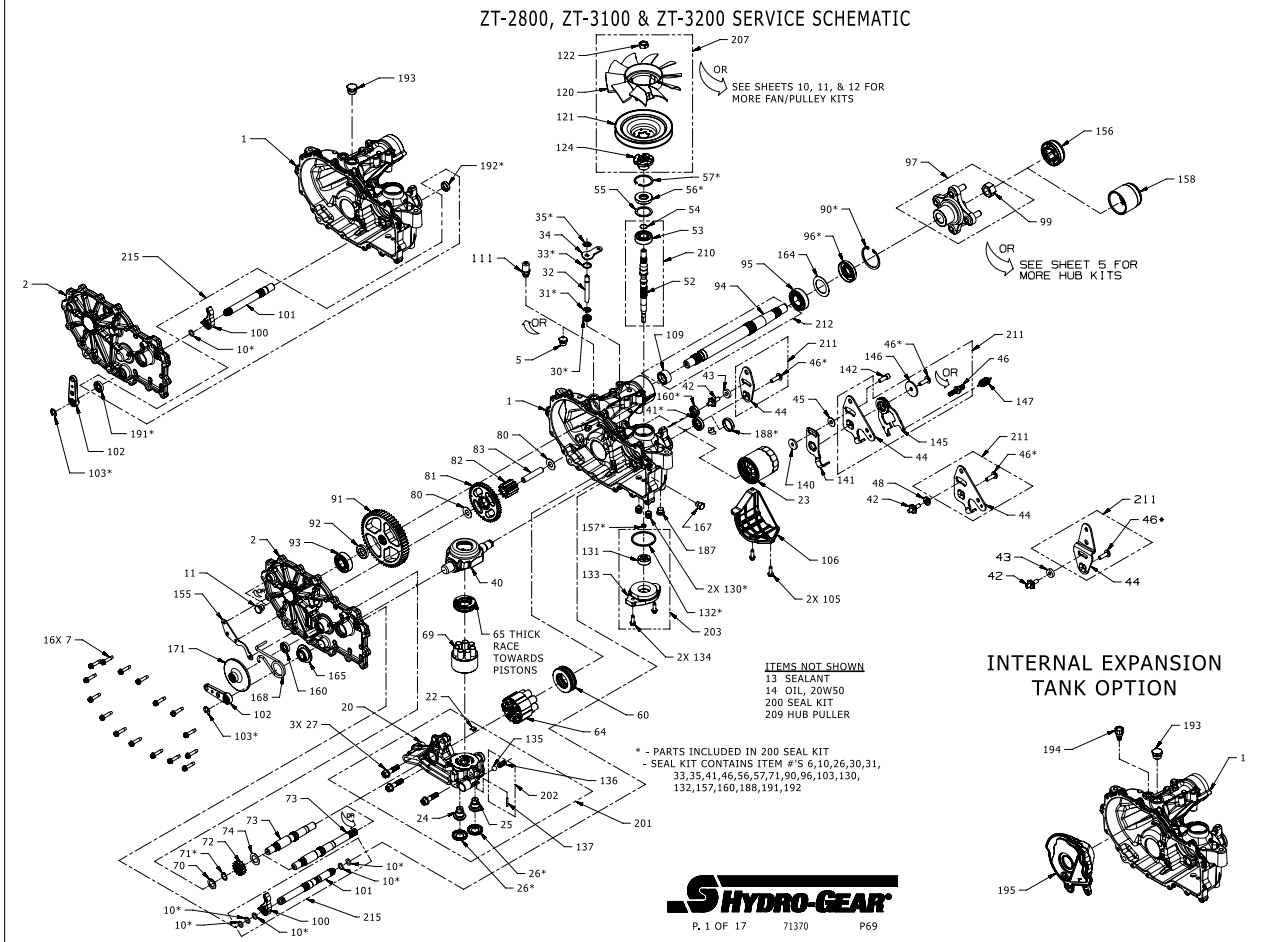

ZH-MPEB-3FEC-3MLX

Service Schematic

Service Schematic

#	PART #	DESCRIPTION	QTY	Note
1	71425	KIT, MAIN HOUSING, LH, CNTL	1	
2	71574	KIT, COVER, SIDE, LH	1	
7	53246	SCREW 1/4-20 X 1.125 HEX WASHER	16	
10	51804	O-RING -111 .103 X .424	5	
11	54730	PLUG, EXTERNAL, HEX	1	
13	50928	SEALANT TUBE	1	
14		OIL, 20W50	70.3 oz	
22	51448	PLATE, BYPASS	1	
23	52114	FILTER, OIL	1	
26	52162	SEAL 1.375 X .250 PLUG	2	
27	52137	SCREW 3/8-16 X 1.50 HFH	3	
30	55232	SEAL, LIP .375 X .75 X .25	1	
31	51628	RING RET 37 EXT KLIPRING	1	
32	52136	ROD BYPASS	1	
33	51627	RING RET 75 INT	1	
34	52370	ARM, BYPASS	1	
35	51630	RING RET 37 EXT PUSH	1	
40	51048	TRUNNION, SWASHPLATE	1	
41	51140	SEAL 18 X 32 X 7 LIP	1	
45	44130	WASHER .34 X .88 X .06	1	
46	51812	SCREW 5/16-24 X 1.00 TWHCS PATCH	1	
55	50951	WASHER 1.23 X 1.57 X .04	1	
56	55486	SEAL, LIP 17 X 40 X 7 HNBR	1	
57	50329	RING RET 156 INT	1	
60	51462	BEARING 35X62X16 BALL THRUST	1	
64	72882	ASS'Y, CYLINDER BLOCK, 16cc	1	
65	50551	BEARING 30X52X13 BALL THRUST	1	
69	70723	ASSY, BLOCK 7 PISTON	1	
70	44371	WASHER .63 X 1.0 X .05 FLAT	1	
71	44145	RETAINING RING, MOTOR SHAFT	1	
72	52149	GEAR, 16T	1	
73	52150	SHAFT MOTOR	1	
74	51069	WASHER .71 X 1.16 X .04 FLAT	1	
80	50132	WASHER .51 X 1.10 X .03 FLAT	2	
81	52148	GEAR, 43T	1	
82	52583	GEAR, 11T	1	
83	51083	JACK SHAFT (PIN)	1	
90	50859	RING, RETAINING 206 INTERNAL	1	
91	52108	GEAR, 54T	1	
92	53336	SPACER, .75 X 1.32 X .257	1	
93	72749	KIT, BEARING	1	
95	53656	BEARING 25.4X52X15 BALL 6205R-1	1	
96	53699	SEAL 1.0 X 2.06 X .38 LIP TC4	1	
97	71446	KIT, HUB 4 BOLT	1	
99	53768	NUT 3/4-16 HEX LOCK	1	
100	52766	PAWL, BRAKE	1