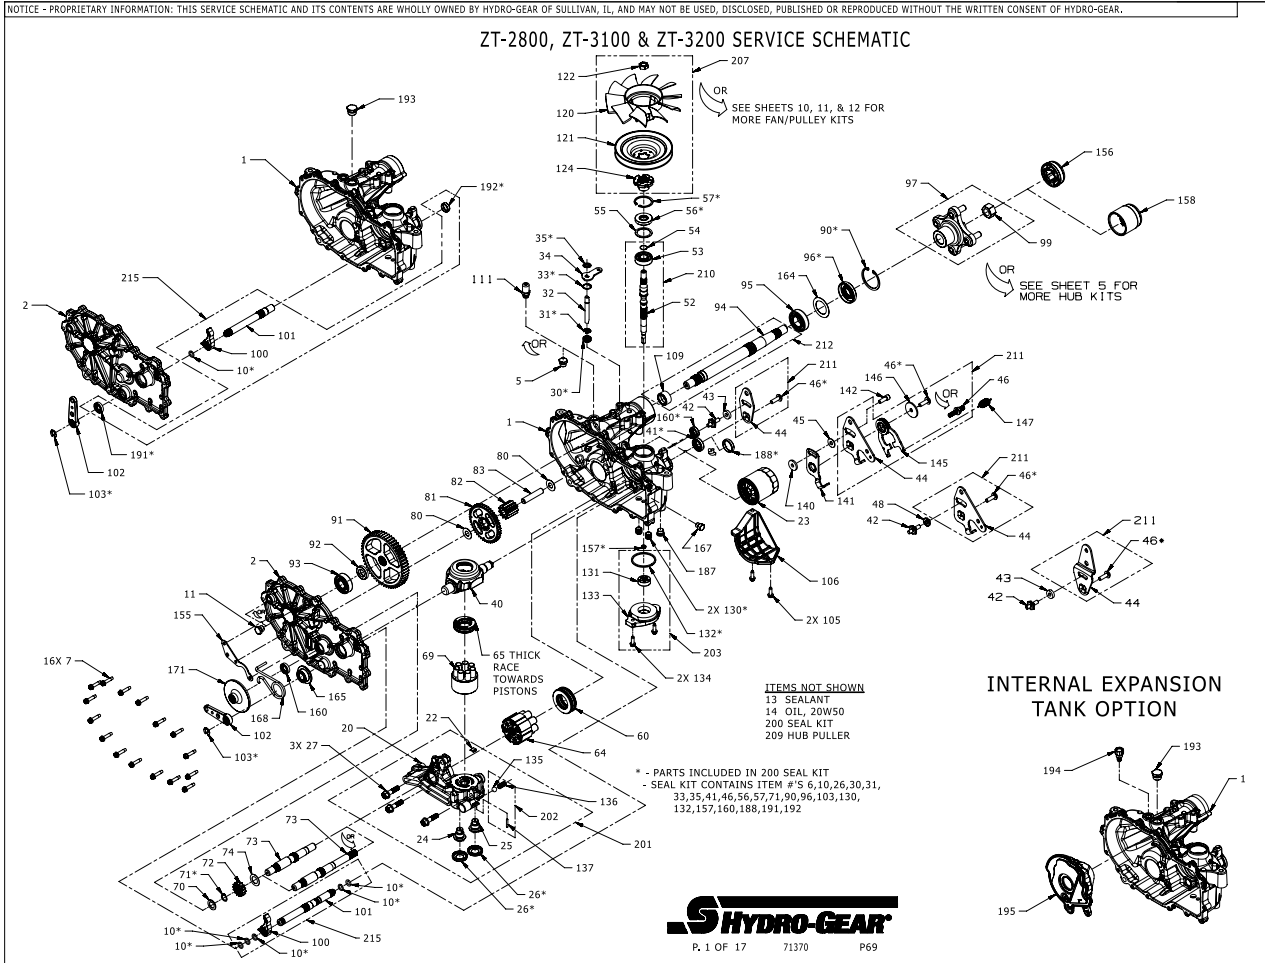

## Service Schematic

## Service Schematic

#	PART #	DESCRIPTION	QTY	Note
1	73075	KIT, HOUSING, MAIN, LH, CNTL	1	
2	73096	KIT, SIDE COVER, LH	1	
7	53246	SCREW 1/4-20 X 1.125 HEX WASHER	16	
10	51804	O-RING -111 .103 X .424	1	
11	54730	PLUG, EXTERNAL, HEX	1	
13	50928	SEALANT TUBE	1	
14		OIL, 20W50	71.9oz	
22	51448	PLATE, BYPASS	1	
23	52114	FILTER, OIL	1	
26	52162	SEAL 1.375 X .250 PLUG	2	
27	52137	SCREW 3/8-16 X 1.50 HFH	3	
30	55232	SEAL, LIP .375 X .75 X .25	1	
31	51628	RING RET 37 EXT KLIPRING	1	
32	52136	ROD BYPASS	1	
33	51627	RING RET 75 INT	1	
34	51629	ARM, BYPASS	1	
35	51630	RING RET 37 EXT PUSH	1	
40	51048	TRUNNION, SWASHPLATE	1	
41	51140	SEAL 18 X 32 X 7 LIP	1	
45	44130	WASHER .34 X .88 X .06	1	
46	51812	SCREW 5/16-24 X 1.00 TWHCS PATCH	1	
55	50951	WASHER 1.23 X 1.57 X .04	1	
56	55486	SEAL, LIP 17 X 40 X 7 HNBR	1	
57	50329	RING RET 156 INT	1	
60	51462	BEARING 35X62X16 BALL THRUST	1	
64	72882	ASS'Y, CYLINDER BLOCK, 16cc	1	
65	50551	BEARING 30X52X13 BALL THRUST	1	
69	70723	ASSY, BLOCK 7 PISTON	1	
70	44371	WASHER .63 X 1.0 X .05 FLAT	1	
71	44145	RETAINING RING, MOTOR SHAFT	1	
72	52149	GEAR, 16T	1	
73	52150	SHAFT MOTOR	1	
74	51069	WASHER .71 X 1.16 X .04 FLAT	1	
80	50132	WASHER .51 X 1.10 X .03 FLAT	2	
81	52148	GEAR, 43T	1	
82	52583	GEAR, 11T	1	
83	51083	JACK SHAFT (PIN)	1	
90	50859	RING, RETAINING 206 INTERNAL	1	
91	52108	GEAR, 54T	1	
92	53336	SPACER, .75 X 1.32 X .257	1	
93	72749	KIT, BEARING	1	
95	53656	BEARING 25.4X52X15 BALL 6205R-1	1	
96	53699	SEAL 1.0 X 2.06 X .38 LIP TC4	1	
97	71446	KIT, HUB 4 BOLT	1	
99	53768	NUT 3/4-16 HEX LOCK	1	
100	52766	PAWL, BRAKE	1	