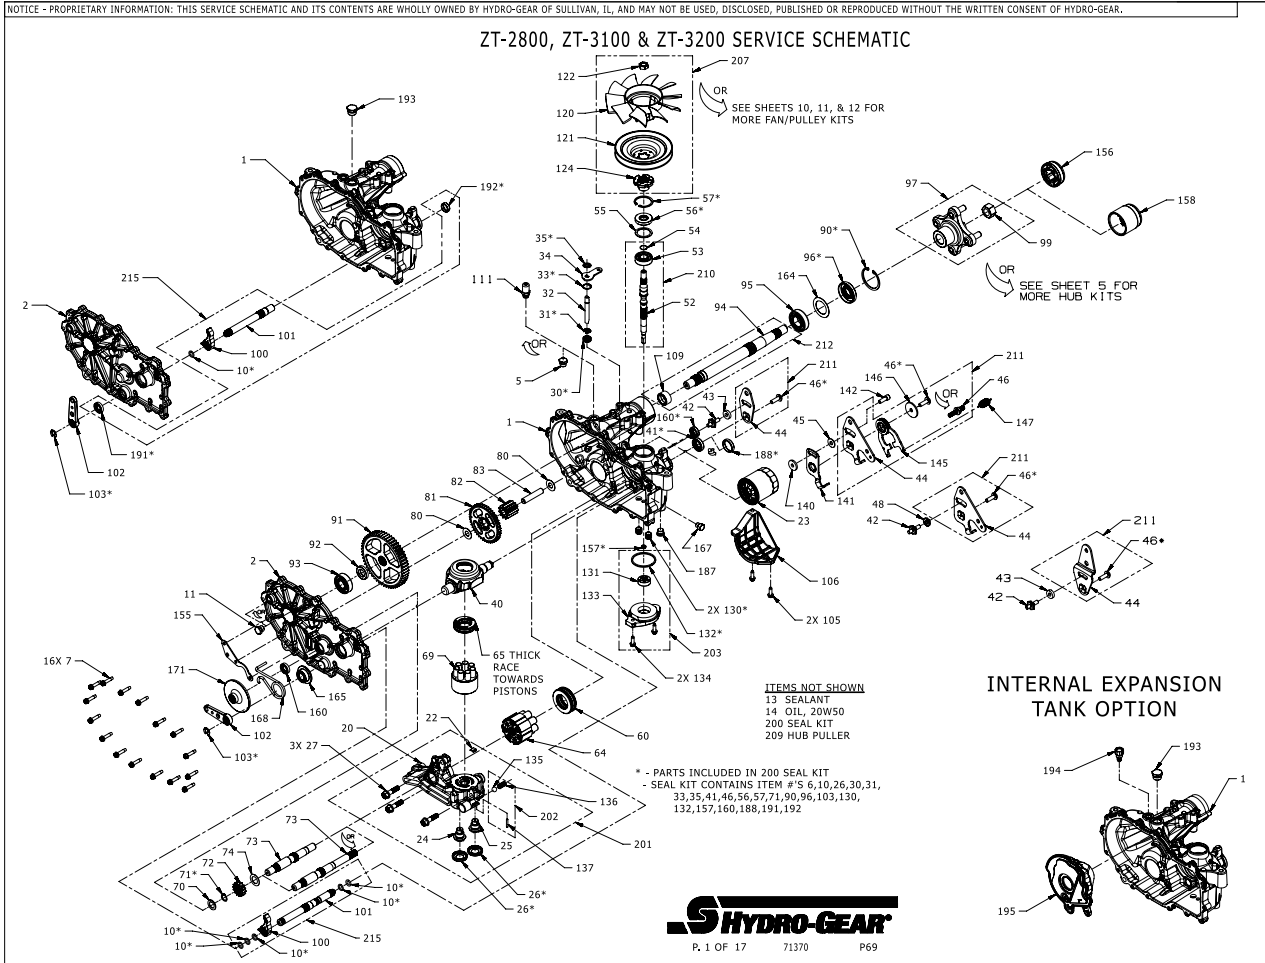

ZH-MPBB-SBLC-3MTX

Service Schematic

Service Schematic

#	PART #	DESCRIPTION	QTY	Note
1	73075	KIT, HOUSING, MAIN, LH, CNTL	1	
2	73096	KIT, SIDE COVER, LH	1	
7	53246	SCREW 1/4-20 X 1.125 HEX WASHER	16	
10	51804	O-RING -111 .103 X .424	1	
11	54730	PLUG, EXTERNAL, HEX	1	
13	50928	SEALANT TUBE	1	
14		OIL, 20W50	63.4 oz	
22	51448	PLATE, BYPASS	1	
23	52114	FILTER, OIL	1	
26	52162	SEAL 1.375 X .250 PLUG	2	
27	52137	SCREW 3/8-16 X 1.50 HFH	3	
30	55232	SEAL, LIP .375 X .75 X .25	1	
31	51628	RING RET 37 EXT KLIPRING	1	
32	52136	ROD BYPASS	1	
33	51627	RING RET 75 INT	1	
34	52370	ARM, BYPASS	1	
35	51630	RING RET 37 EXT PUSH	1	
40	51048	TRUNNION, SWASHPLATE	1	
41	51140	SEAL 18 X 32 X 7 LIP	1	
45	44130	WASHER .34 X .88 X .06	1	
46	51812	SCREW 5/16-24 X 1.00 TWHCS PATCH	1	
55	50951	WASHER 1.23 X 1.57 X .04	1	
56	55486	SEAL, LIP 17 X 40 X 7 HNBR	1	
57	50329	RING RET 156 INT	1	
60	51462	BEARING 35X62X16 BALL THRUST	1	
64	72882	ASS'Y, CYLINDER BLOCK, 16cc	1	
65	50551	BEARING 30X52X13 BALL THRUST	1	
69	70723	ASSY, BLOCK 7 PISTON	1	
70	44371	WASHER .63 X 1.0 X .05 FLAT	1	
71	44145	RETAINING RING, MOTOR SHAFT	1	
72	52149	GEAR, 16T	1	
73	52150	SHAFT MOTOR	1	
74	51069	WASHER .71 X 1.16 X .04 FLAT	1	
80	50132	WASHER .51 X 1.10 X .03 FLAT	2	
81	52148	GEAR, 43T	1	
82	52583	GEAR, 11T	1	
83	51083	JACK SHAFT (PIN)	1	
90	50859	RING, RETAINING 206 INTERNAL	1	
91	52108	GEAR, 54T	1	
92	53336	SPACER, .75 X 1.32 X .257	1	
93	72749	KIT, BEARING	1	
95	53656	BEARING 25.4X52X15 BALL 6205R-1	1	
96	53699	SEAL 1.0 X 2.06 X .38 LIP TC4	1	
97	71446	KIT, HUB 4 BOLT	1	
99	53768	NUT 3/4-16 HEX LOCK	1	
100	52766	PAWL, BRAKE	1	