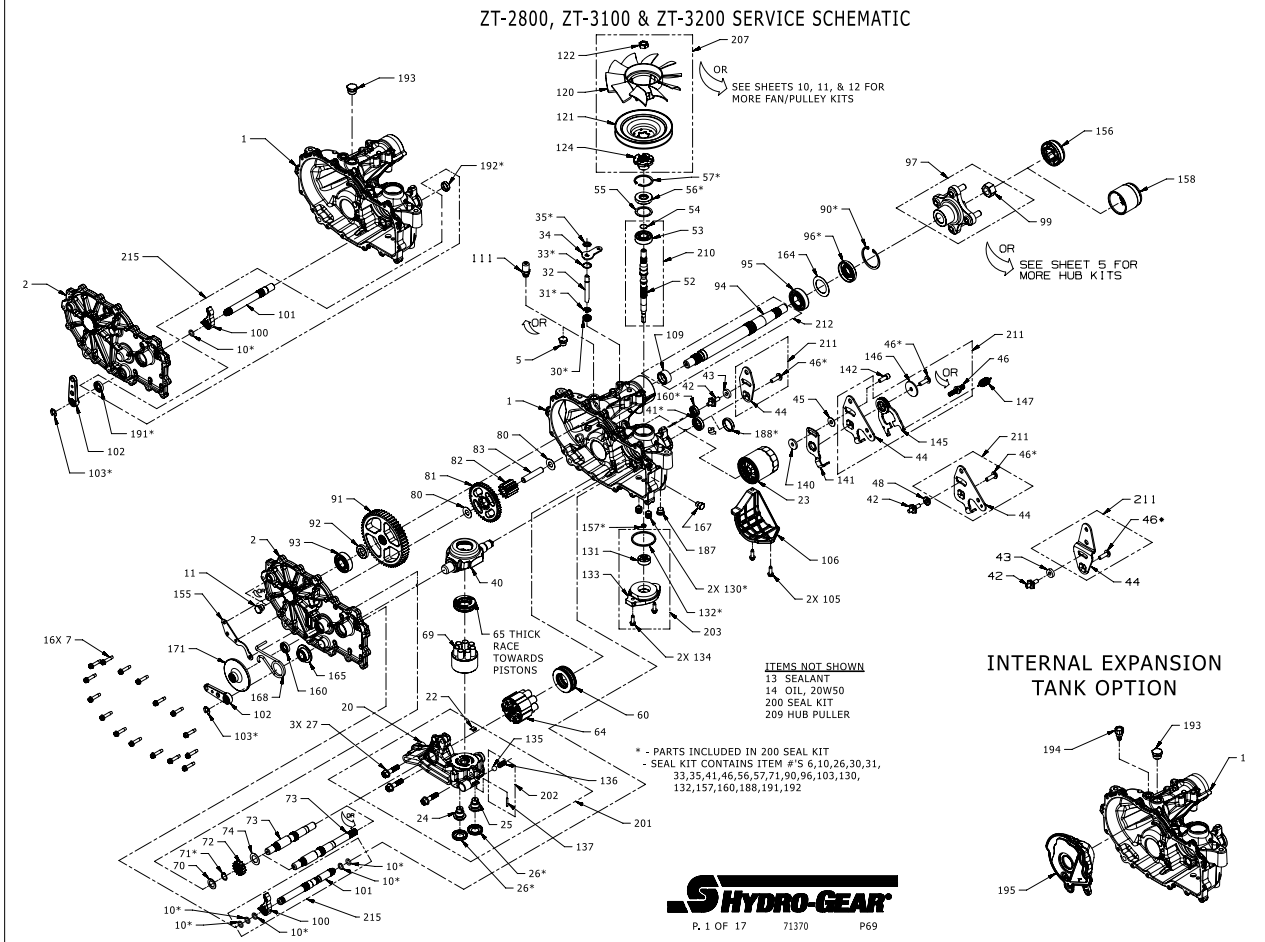

ZH-MPBB-3KDC-1NLX

Service Schematic

Service Schematic

#	PART #	DESCRIPTION	QTY	Note
1	71425	KIT, MAIN HOUSING, LH, CNTL	1	
2	71574	KIT, COVER, SIDE, LH	1	
7	53246	SCREW 1/4-20 X 1.125 HEX WASHER	16	
10	51804	O-RING -111 .103 X .424	5	
11	54730	PLUG, EXTERNAL, HEX	1	
13	50928	SEALANT TUBE	1	
14		OIL, 20W50	70.3 oz	
22	51448	PLATE, BYPASS	1	
23	52114	FILTER, OIL	1	
26	52162	SEAL 1.375 X .250 PLUG	2	
27	52137	SCREW 3/8-16 X 1.50 HFH	3	
30	55232	SEAL, LIP .375 X .75 X .25	1	
31	51628	RING RET 37 EXT KLIPRING	1	
32	52136	ROD BYPASS	1	
33	51627	RING RET 75 INT	1	
34	51629	ARM, BYPASS	1	
35	51630	RING RET 37 EXT PUSH	1	
40	51048	TRUNNION, SWASHPLATE	1	
41	51140	SEAL 18 X 32 X 7 LIP	1	
45	44130	WASHER .34 X .88 X .06	1	
46	51812	SCREW 5/16-24 X 1.00 TWHCS PATCH	1	
55	50951	WASHER 1.23 X 1.57 X .04	1	
56	55486	SEAL, LIP 17 X 40 X 7 HNBR	1	
57	50329	RING RET 156 INT	1	
60	51462	BEARING 35X62X16 BALL THRUST	1	
64	72882	ASS'Y, CYLINDER BLOCK, 16cc	1	
65	50551	BEARING 30X52X13 BALL THRUST	1	
69	70723	ASSY, BLOCK 7 PISTON	1	
70	44371	WASHER .63 X 1.0 X .05 FLAT	1	
71	44145	RETAINING RING, MOTOR SHAFT	1	
72	52149	GEAR, 16T	1	
73	52150	SHAFT MOTOR	1	
74	51069	WASHER .71 X 1.16 X .04 FLAT	1	
80	50132	WASHER .51 X 1.10 X .03 FLAT	2	
81	52148	GEAR, 43T	1	
82	52583	GEAR, 11T	1	
83	51083	JACK SHAFT (PIN)	1	
90	50859	RING, RETAINING 206 INTERNAL	1	
91	52108	GEAR, 54T	1	
92	53336	SPACER, .75 X 1.32 X .257	1	
93	72749	KIT, BEARING	1	
95	53656	BEARING 25.4X52X15 BALL 6205R-1	1	
96	53699	SEAL 1.0 X 2.06 X .38 LIP TC4	1	
97	71446	KIT, HUB 4 BOLT	1	
99	53768	NUT 3/4-16 HEX LOCK	1	
100	52766	PAWL, BRAKE	1