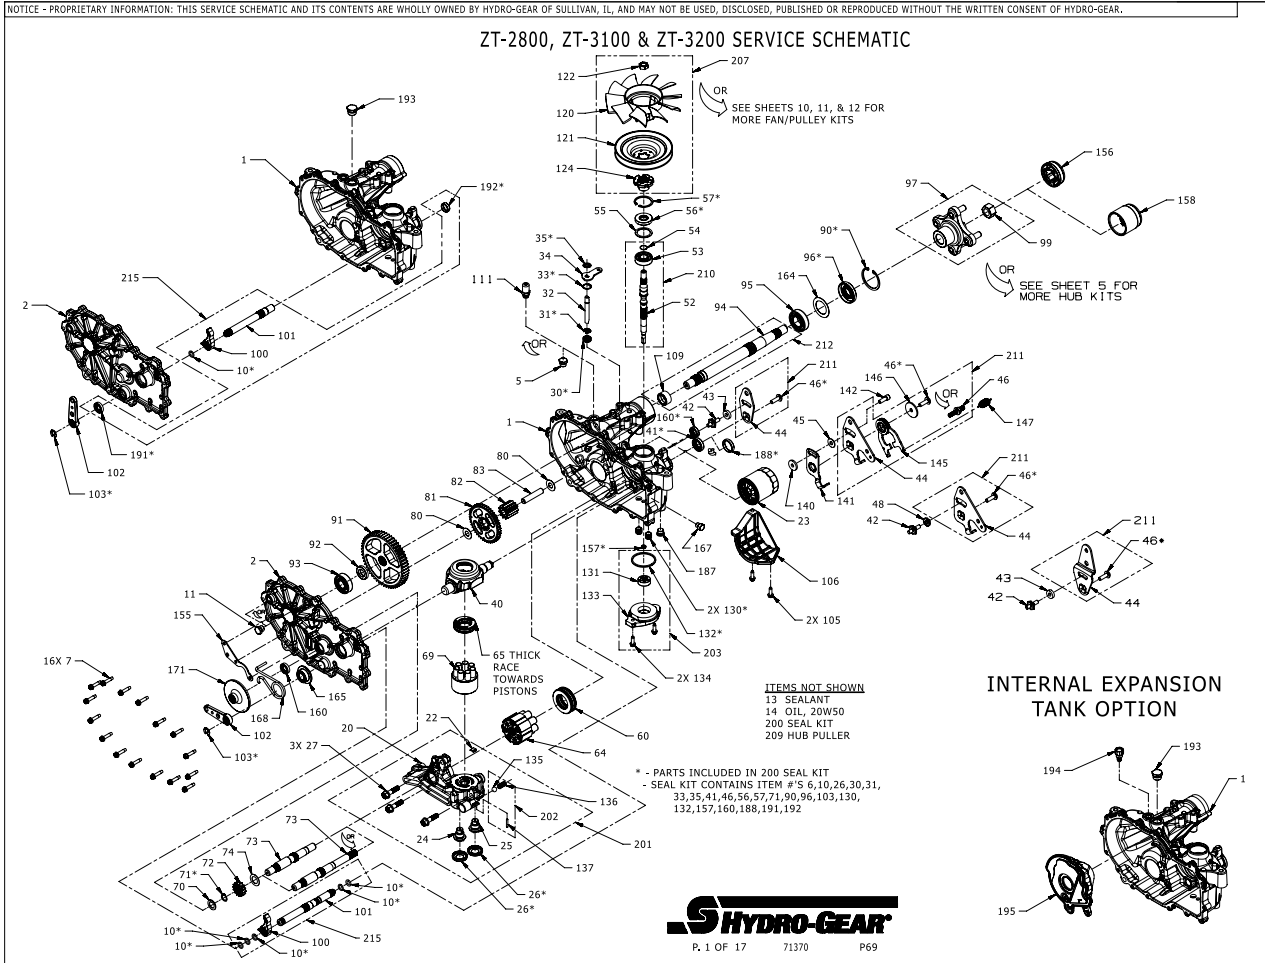

## Service Schematic

## Service Schematic

#	PART #	DESCRIPTION	QTY	Note
1	73075	KIT, HOUSING, MAIN, LH, CNTL	1	
2	73096	KIT, SIDE COVER, LH	1	
5	54730	PLUG, EXTERNAL, HEX	1	
7	53246	SCREW 1/4-20 X 1.125 HEX WASHER	16	
10	51804	O-RING -111 .103 X .424	1	
11	54730	PLUG, EXTERNAL, HEX	1	
13	50928	SEALANT TUBE	1	
14		OIL, 20W50	71.9oz	
22	51448	PLATE, BYPASS	1	
23	52114	FILTER, OIL	1	
26	52162	SEAL 1.375 X .250 PLUG	2	
27	52137	SCREW 3/8-16 X 1.50 HFH	3	
30	55232	SEAL, LIP .375 X .75 X .25	1	
31	51628	RING RET 37 EXT KLIPRING	1	
32	52136	ROD BYPASS	1	
33	51627	RING RET 75 INT	1	
34	55709	ARM, BYPASS	1	
35	51630	RING RET 37 EXT PUSH	1	
40	51048	TRUNNION, SWASHPLATE	1	
41	51140	SEAL 18 X 32 X 7 LIP	1	
45	44130	WASHER .34 X .88 X .06	1	
46	51812	SCREW 5/16-24 X 1.00 TWHCS PATCH	1	
55	50951	WASHER 1.23 X 1.57 X .04	1	
56	55486	SEAL, LIP 17 X 40 X 7 HNBR	1	
57	50329	RING RET 156 INT	1	
60	51462	BEARING 35X62X16 BALL THRUST	1	
64	72882	ASSY, CYLINDER BLOCK, 16cc	1	
65	50551	BEARING 30X52X13 BALL THRUST	1	
69	70723	ASSY, BLOCK 7 PISTON	1	
70	44371	WASHER .63 X 1.0 X .05 FLAT	1	
71	44145	RETAINING RING, MOTOR SHAFT	1	
72	52149	GEAR, 16T	1	
73	52150	SHAFT MOTOR	1	
74	51069	WASHER .71 X 1.16 X .04 FLAT	1	
80	50132	WASHER .51 X 1.10 X .03 FLAT	2	
81	52148	GEAR, 43T	1	
82	52583	GEAR, 11T	1	
83	51083	JACK SHAFT (PIN)	1	
90	50859	RING, RETAINING 206 INTERNAL	1	
91	52108	GEAR, 54T	1	
92	53336	SPACER, .75 X 1.32 X .257	1	
93	72749	KIT, BEARING	1	
95	53656	BEARING 25.4X52X15 BALL 6205R-1	1	
96	53699	SEAL 1.0 X 2.06 X .38 LIP TC4	1	
97	71445	KIT, HUB 4 BOLT	1	
99	53768	NUT 3/4-16 HEX LOCK	1	