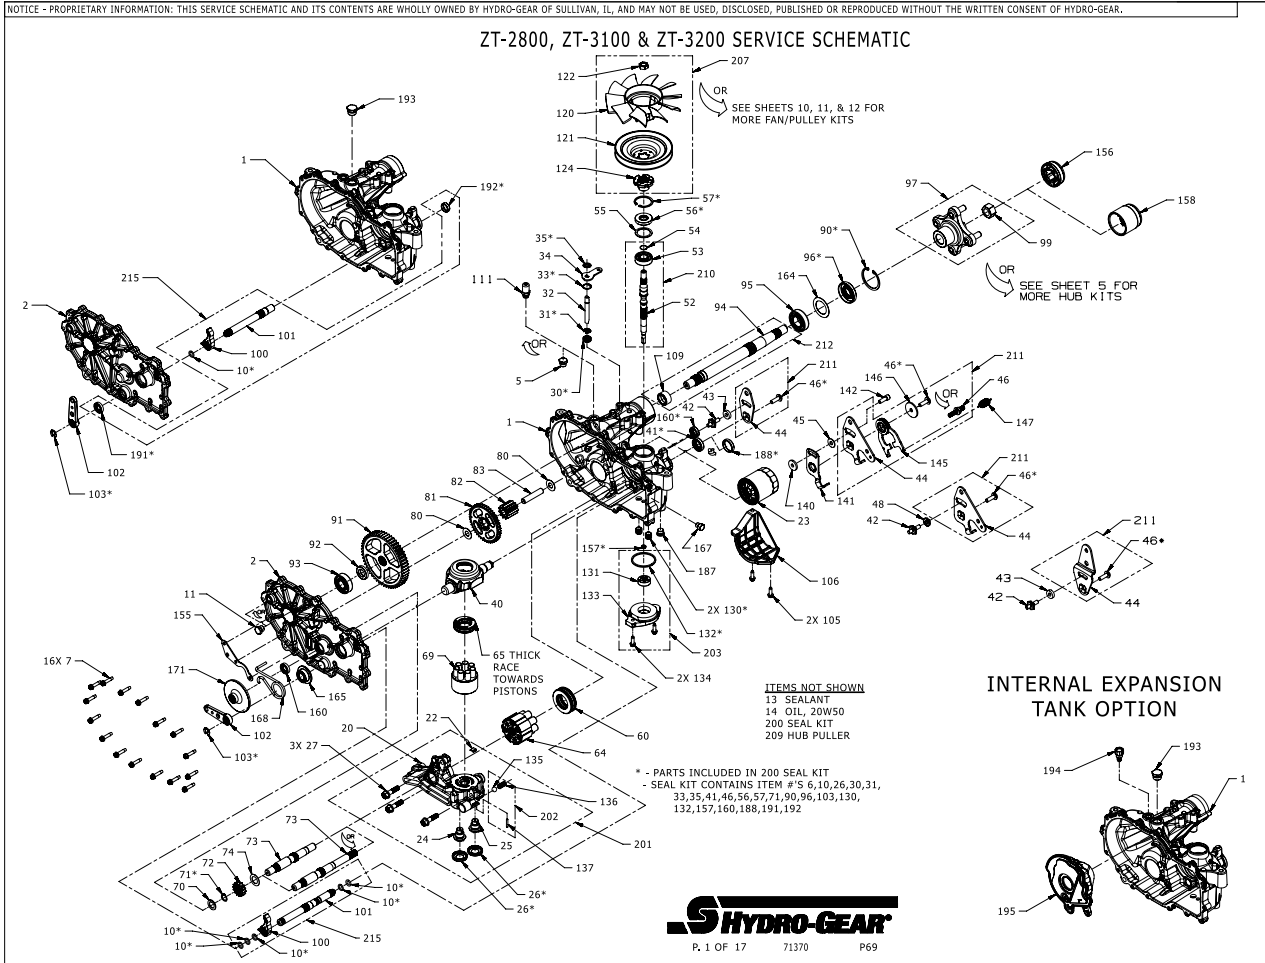

ZH-MNBC-3BDC-4RRX

Service Schematic

Service Schematic

#	PART #	DESCRIPTION	QTY	Note
1	71425	KIT, MAIN HOUSING, LH, CNTL	1	
2	71574	KIT, COVER, SIDE, LH	1	
5	54730	PLUG, EXTERNAL, HEX	1	
7	53246	SCREW 1/4-20 X 1.125 HEX WASHER	16	
10	51804	O-RING -111 .103 X .424	5	
11	54730	PLUG, EXTERNAL, HEX	1	
13	50928	SEALANT TUBE	1	
14		OIL, 20W50	70.3 oz	
22	51448	PLATE, BYPASS	1	
23	52114	FILTER, OIL	1	
26	52162	SEAL 1.375 X .250 PLUG	2	
27	52137	SCREW 3/8-16 X 1.50 HFH	3	
30	55232	SEAL, LIP .375 X .75 X .25	1	
31	51628	RING RET 37 EXT KLIPRING	1	
32	52136	ROD BYPASS	1	
33	51627	RING RET 75 INT	1	
34	55709	ARM, BYPASS	1	
35	51630	RING RET 37 EXT PUSH	1	
40	51048	TRUNNION, SWASHPLATE	1	
41	51140	SEAL 18 X 32 X 7 LIP	1	
45	44130	WASHER .34 X .88 X .06	1	
46	51812	SCREW 5/16-24 X 1.00 TWHCS PATCH	1	
55	50951	WASHER 1.23 X 1.57 X .04	1	
56	55486	SEAL, LIP 17 X 40 X 7 HNBR	1	
57	50329	RING RET 156 INT	1	
60	51462	BEARING 35X62X16 BALL THRUST	1	
64	72882	ASSY, CYLINDER BLOCK, 16cc	1	
65	50551	BEARING 30X52X13 BALL THRUST	1	
69	70723	ASSY, BLOCK 7 PISTON	1	
70	44371	WASHER .63 X 1.0 X .05 FLAT	1	
71	44145	RETAINING RING, MOTOR SHAFT	1	
72	52149	GEAR, 16T	1	
73	52150	SHAFT MOTOR	1	
74	51069	WASHER .71 X 1.16 X .04 FLAT	1	
80	50132	WASHER .51 X 1.10 X .03 FLAT	2	
81	52148	GEAR, 43T	1	
82	52583	GEAR, 11T	1	
83	51083	JACK SHAFT (PIN)	1	
90	50859	RING, RETAINING 206 INTERNAL	1	
91	52108	GEAR, 54T	1	
92	53336	SPACER, .75 X 1.32 X .257	1	
93	72749	KIT, BEARING	1	
95	53656	BEARING 25.4X52X15 BALL 6205R-1	1	
96	53699	SEAL 1.0 X 2.06 X .38 LIP TC4	1	
97	71445	KIT, HUB 4 BOLT	1	
99	53768	NUT 3/4-16 HEX LOCK	1