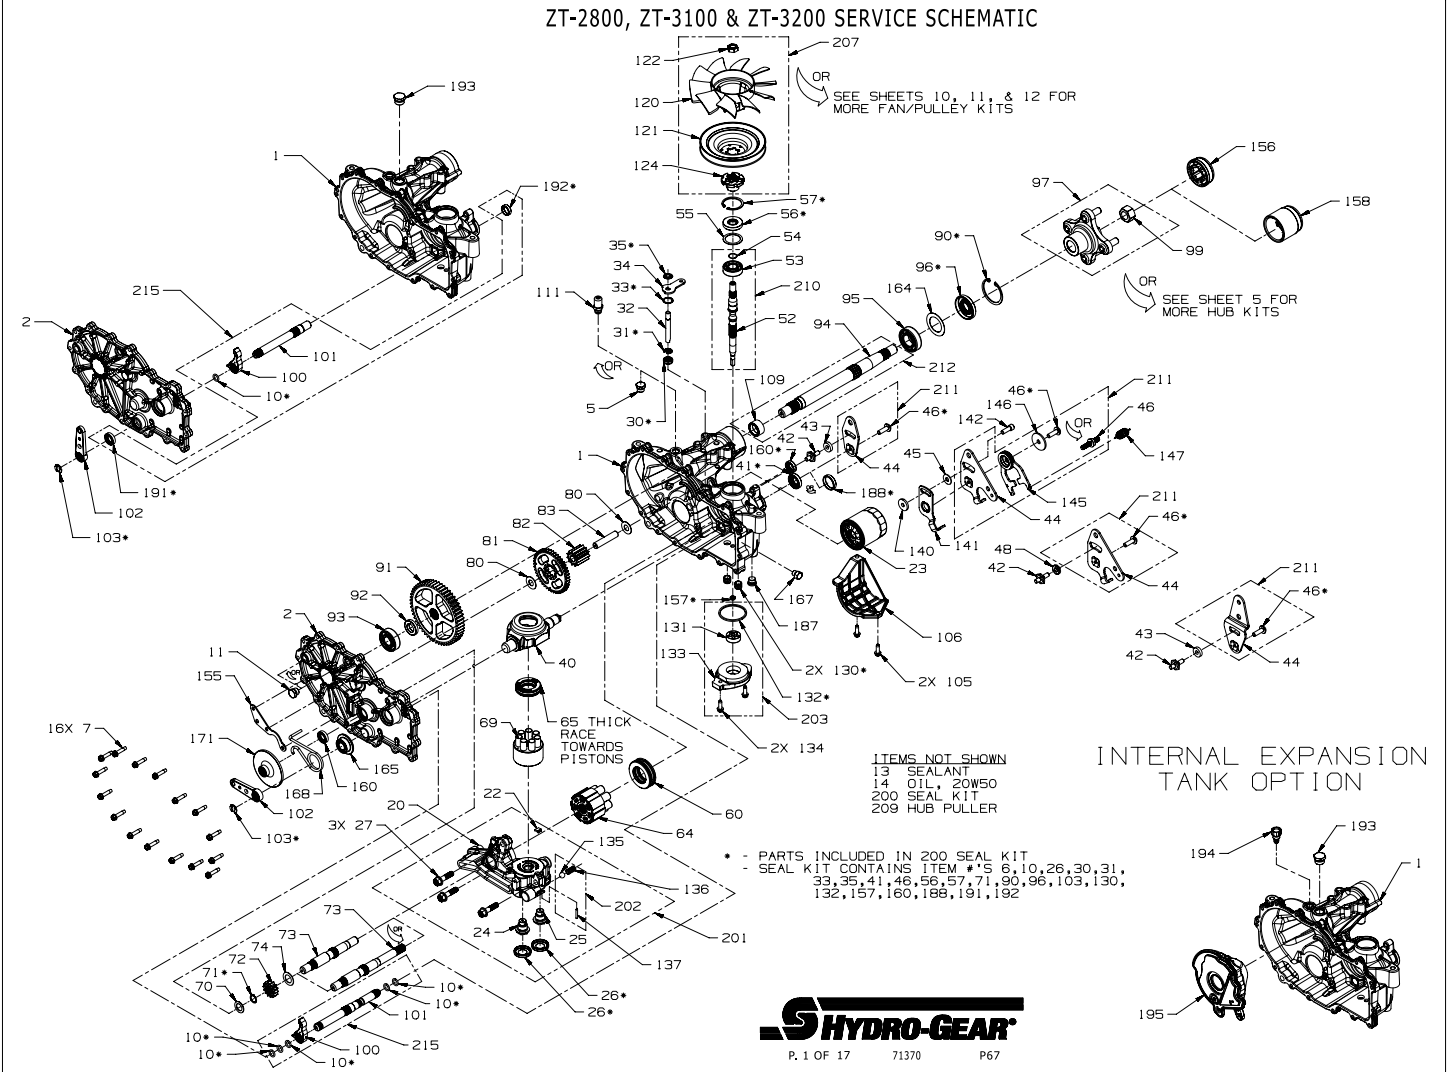

Service Schematic

#	PART #	DESCRIPTION	QTY	Note
1	73075	KIT, HOUSING, MAIN, LH, CNTL	1	
2	73096	KIT, SIDE COVER, LH	1	
5	54730	PLUG, EXTERNAL, HEX	1	
7	53246	SCREW 1/4-20 X 1.125 HEX WASHER	16	
10	51804	O-RING -111 .103 X .424	1	
11	54730	PLUG, EXTERNAL, HEX	1	
13	50928	SEALANT TUBE	1	
14		OIL, 20W50	71.9oz	
22	51448	PLATE, BYPASS	1	
23	52114	FILTER, OIL	1	
26	52162	SEAL 1.375 X .250 PLUG	2	
27	52137	SCREW 3/8-16 X 1.50 HFH	3	
30	55232	SEAL, LIP .375 X .75 X .25	1	
31	51628	RING RET 37 EXT KLIPRING	1	
32	52136	ROD BYPASS	1	
33	51627	RING RET 75 INT	1	
34	51910	ARM, BYPASS	1	
35	51630	RING RET 37 EXT PUSH	1	
40	51048	TRUNNION, SWASHPLATE	1	
41	51140	SEAL 18 X 32 X 7 LIP	1	
45	44130	WASHER .34 X .88 X .06	1	
46	51812	SCREW 5/16-24 X 1.00 TWHCS PATCH	1	
55	50951	WASHER 1.23 X 1.57 X .04	1	
56	51161	SEAL 17 X 40 X 7 LIP	1	
57	50329	RING RET 156 INT	1	
60	51462	BEARING 35X62X16 BALL THRUST	1	
64	72882	ASSY, CYLINDER BLOCK, 16cc	1	
65	50551	BEARING 30X52X13 BALL THRUST	1	
69	70723	ASSY, BLOCK 7 PISTON	1	
70	44371	WASHER .63 X 1.0 X .05 FLAT	1	
71	44145	RETAINING RING, MOTOR SHAFT	1	
72	52149	GEAR, 16T	1	
73	52150	SHAFT MOTOR	1	
74	51069	WASHER .71 X 1.16 X .04 FLAT	1	
80	50132	WASHER .51 X 1.10 X .03 FLAT	2	
81	52148	GEAR, 43T	1	
82	52583	GEAR, 11T	1	
83	51083	JACK SHAFT (PIN)	1	
90	50859	RING, RETAINING 206 INTERNAL	1	
91	52108	GEAR, 54T	1	
92	53336	SPACER, .75 X 1.32 X .257	1	
93	72749	KIT, BEARING	1	
95	53656	BEARING 25.4X52X15 BALL 6205R-1	1	
96	53699	SEAL 1.0 X 2.06 X .38 LIP TC4	1	
97	71446	KIT, HUB 4 BOLT	1	
99	53768	NUT 3/4-16 HEX LOCK	1	

PART NOTES:

[1] - CONTAIN ITEMS 44, 46,145,146